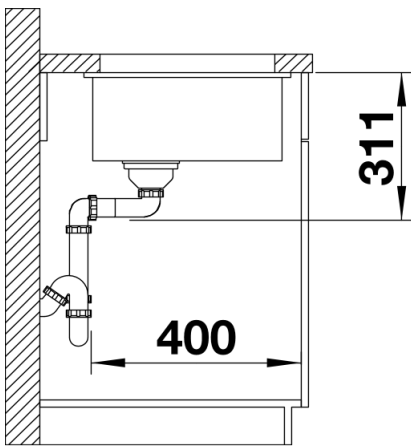

Colours

Available colours:
crystal white glossy
magnolia glossy
basalt
black

Ceramic PuraPlus™ basalt

Planning information

- Cut out size: 364 x 386 x R15
- Please note:
- Minimum depth of worktop 25 mm
- *Cut out cabinet wall, if required.

Scope of supply

- 3 1/2" basket strainer, pop-up waste for the main bowl

Details

Top view

Cut-out

Front view

Side view