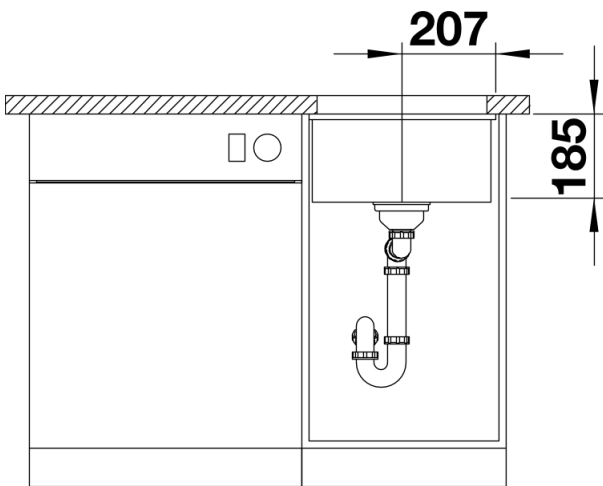

Product information sheet SUBLINE 375-U

Item no. 523731

Benefits

- Maximum bowl size provided by the very best in production and mounting technology
- Mounting involves no additional expense
- Ceramic for easy care
- Timelessly elegant, contoured bowl geometry
- For cabinets from 45 cm

Colours

Available colours:
crystal white glossy
magnolia glossy
basalt
black

Ceramic PuraPlus™ basalt

Planning information

- Cut out size: 364 x 386 x R15
- Please note:
- Minimum depth of worktop 25 mm
- *Cut out cabinet wall, if required.

Scope of supply

- 3 1/2" basket strainer, pop-up waste for the main bowl

Details

Top view

Cut-out

Front view

Side view