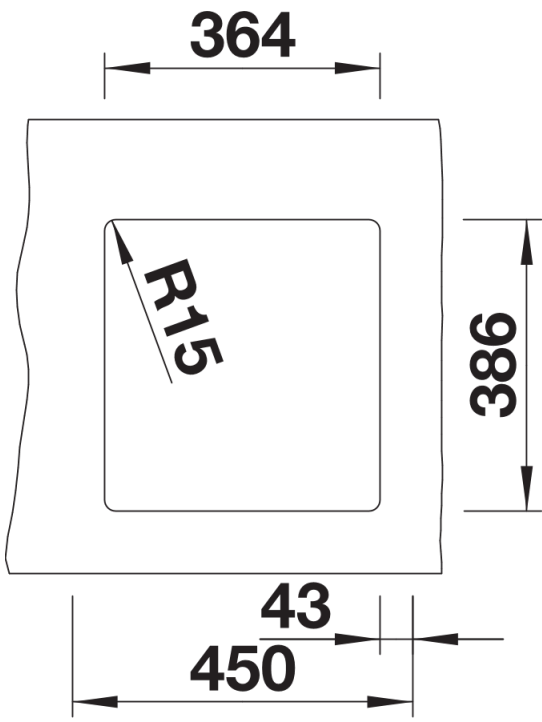

Product information sheet SUBLINE 375-U

Item no. 523731

Benefits

- Maximum bowl size provided by the very best in production and mounting technology
- Mounting involves no additional expense
- Ceramic for easy care
- Timelessly elegant, contoured bowl geometry
- For cabinets from 45 cm

Colours

Available colours:
crystal white glossy
magnolia glossy
basalt
black

Ceramic PuraPlus™ basalt

Planning information

- Cut out size: 364 x 386 x R15
- Please note:
- Minimum depth of worktop 25 mm
- *Cut out cabinet wall, if required.

Scope of supply

- 3 1/2" basket strainer, pop-up waste for the main bowl

Details

Top view

Cut-out

Front view

Side view