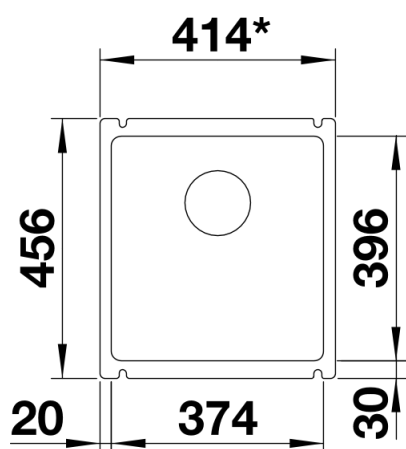

Product information sheet SUBLINE 375-U

Item no. 523731

Benefits

- Maximum bowl size provided by the very best in production and mounting technology
- Mounting involves no additional expense
- Ceramic for easy care
- Timelessly elegant, contoured bowl geometry
- For cabinets from 45 cm

Colours

Available colours:
crystal white glossy
magnolia glossy
basalt
black

Ceramic PuraPlus™ basalt

Planning information

- Cut out size: 364 x 386 x R15
- Please note:
- Minimum depth of worktop 25 mm
- *Cut out cabinet wall, if required.

Scope of supply

- 3 1/2" basket strainer, pop-up waste for the main bowl

Details

Top view

Cut-out

Front view

Side view