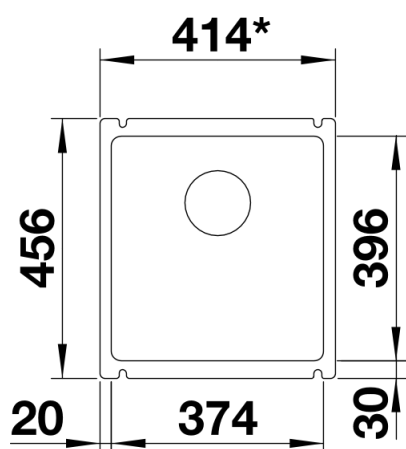

Product information sheet SUBLINE 375-U

Item no. 523726

Benefits

- Maximum bowl size provided by the very best in production and mounting technology
- Mounting involves no additional expense
- Ceramic for easy care
- Timelessly elegant, contoured bowl geometry
- For cabinets from 45 cm

Colours

Available colours:
crystal white glossy
magnolia glossy
basalt
black

Ceramic PuraPlus™ crystal white glossy

Planning information

- Cut out size: 364 x 386 x R15
- Please note:
- Minimum depth of worktop 25 mm
- *Cut out cabinet wall, if required.

Scope of supply

- 3 1/2" basket strainer, pop-up waste for the main bowl

Details

Top view

Cut-out

Front view

Side view