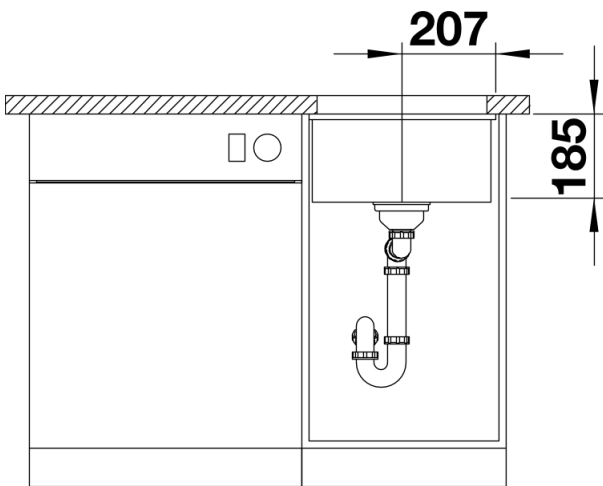

Product information sheet SUBLINE 375-U

Item no. 523726

Benefits

- Maximum bowl size provided by the very best in production and mounting technology
- Mounting involves no additional expense
- Ceramic for easy care
- Timelessly elegant, contoured bowl geometry
- For cabinets from 45 cm

Colours

Available colours:
crystal white glossy
magnolia glossy
basalt
black

Ceramic PuraPlus™ crystal white glossy

Planning information

- Cut out size: 364 x 386 x R15
- Please note:
- Minimum depth of worktop 25 mm
- *Cut out cabinet wall, if required.

Scope of supply

- 3 1/2" basket strainer, pop-up waste for the main bowl

Details

Top view

Cut-out

Front view

Side view