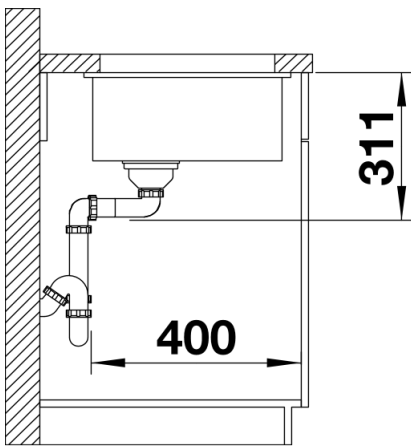

Colours

Available colours:
crystal white glossy
magnolia glossy
basalt
black

Ceramic PuraPlus™ crystal white glossy

Planning information

- Cut out size: 364 x 386 x R15
- Please note:
- Minimum depth of worktop 25 mm
- *Cut out cabinet wall, if required.

Scope of supply

- 3 1/2" basket strainer, pop-up waste for the main bowl

Details

Top view

Cut-out

Front view

Side view