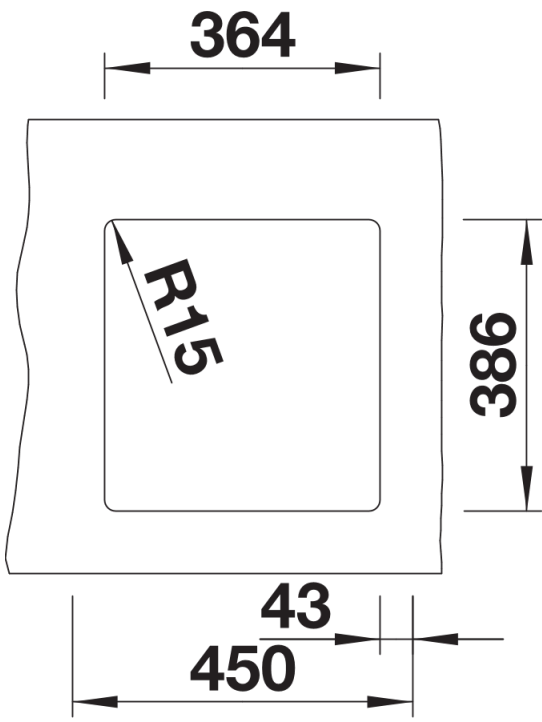

Product information sheet SUBLINE 375-U

Item no. 523726

Benefits

- Maximum bowl size provided by the very best in production and mounting technology
- Mounting involves no additional expense
- Ceramic for easy care
- Timelessly elegant, contoured bowl geometry
- For cabinets from 45 cm

Colours

Available colours:
crystal white glossy
magnolia glossy
basalt
black

Ceramic PuraPlus™ crystal white glossy

Planning information

- Cut out size: 364 x 386 x R15
- Please note:
- Minimum depth of worktop 25 mm
- *Cut out cabinet wall, if required.

Scope of supply

- 3 1/2" basket strainer, pop-up waste for the main bowl

Details

Top view

Cut-out

Front view

Side view