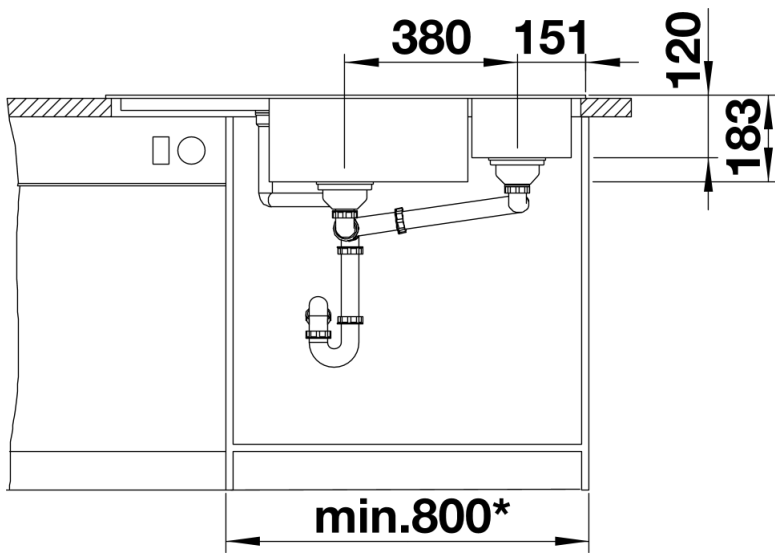

Colours

SILGRANIT® PuraDur® coffee

Available colours:

- alu metallic
- pearl grey
- white
- rock grey
- anthracite
- tartufo
- jasmine
- coffee
- black

Planning information

- Cut out size: Template provided
- Right hand bowl only
- Min. worktop depth straight run 650mm
- Min tap spout length 225mm

Scope of supply

- stainless steel colander, Waste fitting with space-saving pipe, two 3 ½" basket strainers, pop-up waste for main bowl

Details

Top view

Cut-out

Front view

Side view