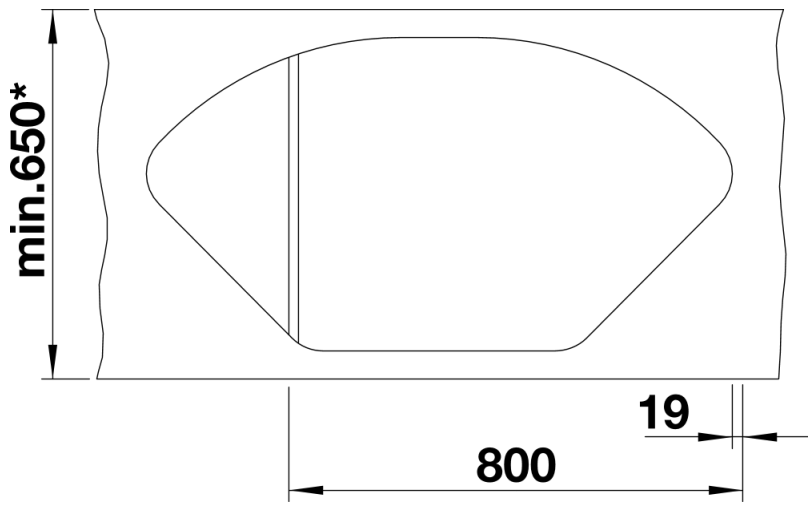

Colours

SILGRANIT® PuraDur® coffee

Available colours:

- alu metallic
- pearl grey
- white
- rock grey
- anthracite
- tartufo
- jasmine
- coffee
- black

Planning information

- Cut out size: Template provided
- Right hand bowl only
- Min. worktop depth straight run 650mm
- Min tap spout length 225mm

Scope of supply

- stainless steel colander, Waste fitting with space-saving pipe, two 3 ½" basket strainers, pop-up waste for main bowl

Details

Top view

Cut-out

Front view

Side view