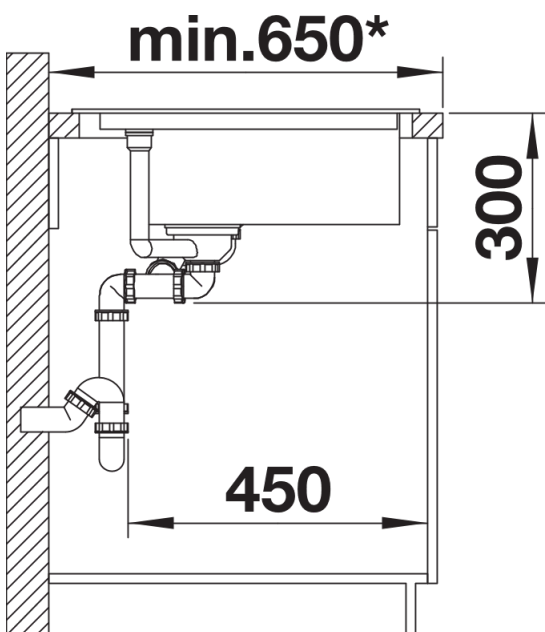

Colours

SILGRANIT® PuraDur® coffee

Available colours:

- alu metallic
- pearl grey
- white
- rock grey
- anthracite
- tartufo
- jasmine
- coffee
- black

Planning information

- Cut out size: Template provided
- Right hand bowl only
- Min. worktop depth straight run 650mm
- Min tap spout length 225mm

Scope of supply

- stainless steel colander, Waste fitting with space-saving pipe, two 3 ½" basket strainers, pop-up waste for main bowl

Details

Top view

Cut-out

Front view

Side view