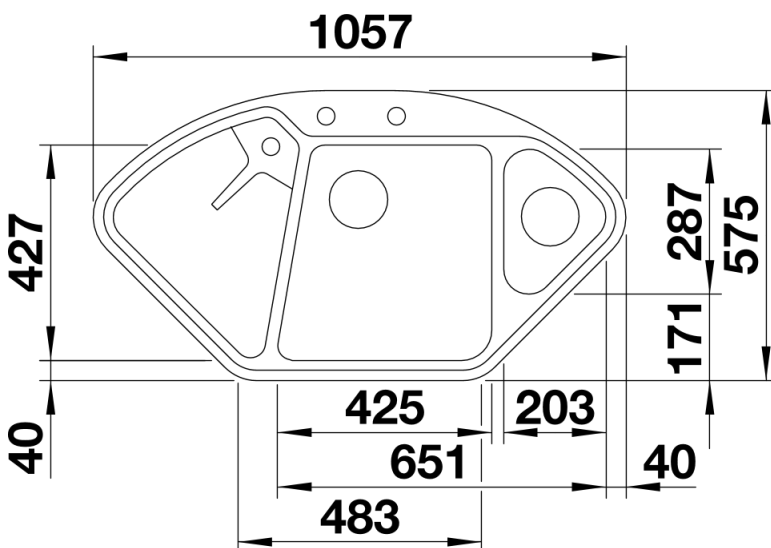

Colours

SILGRANIT® PuraDur® coffee

Available colours:

- alu metallic
- pearl grey
- white
- rock grey
- anthracite
- tartufo
- jasmine
- coffee
- black

Planning information

- Cut out size: Template provided
- Right hand bowl only
- Min. worktop depth straight run 650mm
- Min tap spout length 225mm

Scope of supply

- stainless steel colander, Waste fitting with space-saving pipe, two 3 ½" basket strainers, pop-up waste for main bowl

Details

Top view

Cut-out

Front view

Side view