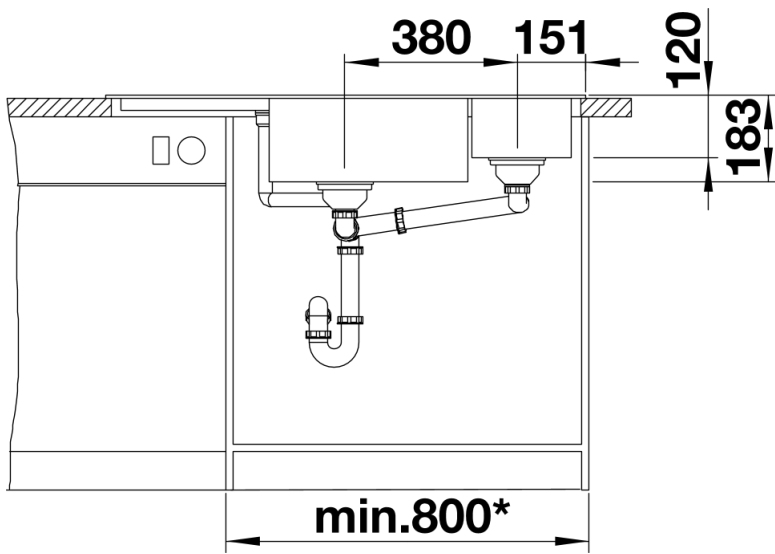

Colours

SILGRANIT® PuraDur® tartufo

Available colours:

alu metallic
pearl grey
white
rock grey
anthracite
tartufo
jasmine
coffee
black

Planning information

- Cut out size: Template provided
- Right hand bowl only
- Min. worktop depth straight run 650mm
- Min tap spout length 225mm

Scope of supply

- stainless steel colander, Waste fitting with space-saving pipe, two 3 ½" basket strainers, pop-up waste for main bowl

Details

Top view

Cut-out

Front view

Side view