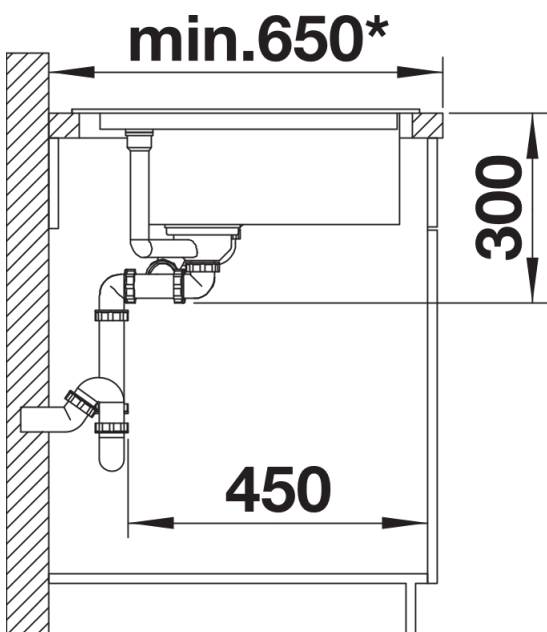

Colours

SILGRANIT® PuraDur® tartufo

Available colours:

alu metallic
pearl grey
white
rock grey
anthracite
tartufo
jasmine
coffee
black

Planning information

- Cut out size: Template provided
- Right hand bowl only
- Min. worktop depth straight run 650mm
- Min tap spout length 225mm

Scope of supply

- stainless steel colander, Waste fitting with space-saving pipe, two 3 ½" basket strainers, pop-up waste for main bowl

Details

Top view

Cut-out

Front view

Side view