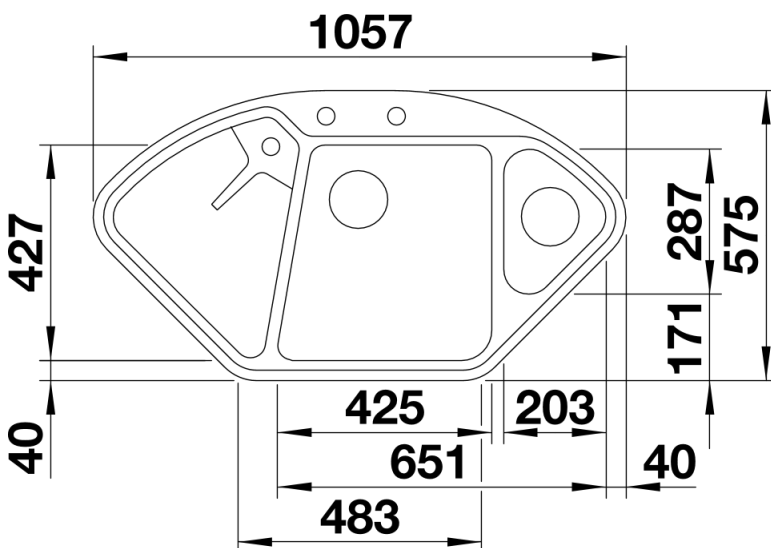

Colours

SILGRANIT® PuraDur® tartufo

Available colours:

alu metallic
pearl grey
white
rock grey
anthracite
tartufo
jasmine
coffee
black

Planning information

- Cut out size: Template provided
- Right hand bowl only
- Min. worktop depth straight run 650mm
- Min tap spout length 225mm

Scope of supply

- stainless steel colander, Waste fitting with space-saving pipe, two 3 ½" basket strainers, pop-up waste for main bowl

Details

Top view

Cut-out

Front view

Side view