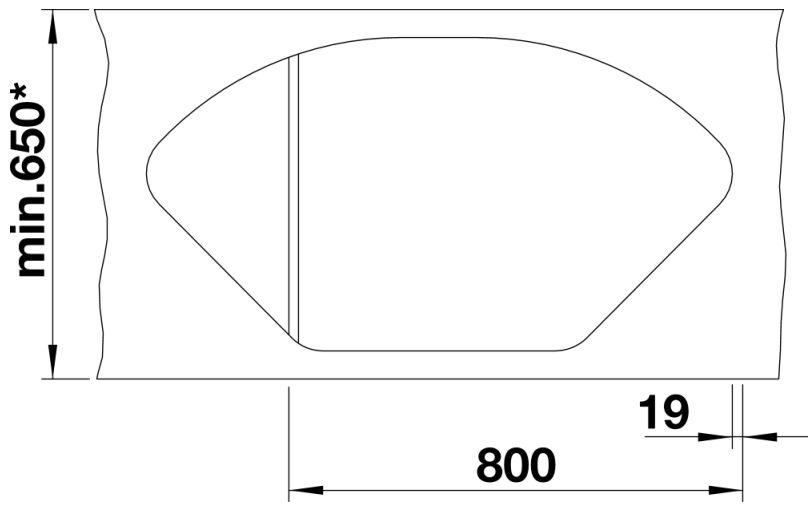

Colours

SILGRANIT® PuraDur® tartufo

Available colours:

alu metallic
pearl grey
white
rock grey
anthracite
tartufo
jasmine
coffee
black

Planning information

- Cut out size: Template provided
- Right hand bowl only
- Min. worktop depth straight run 650mm
- Min tap spout length 225mm

Scope of supply

- stainless steel colander, Waste fitting with space-saving pipe, two 3 ½" basket strainers, pop-up waste for main bowl

Details

Top view

Cut-out

Front view

Side view