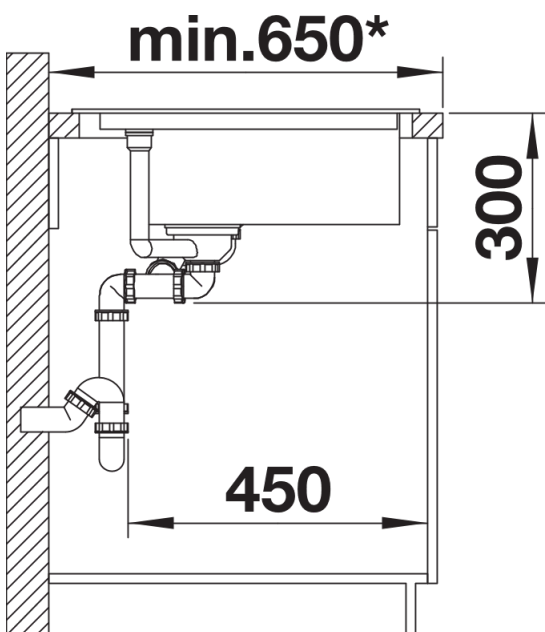

Colours

SILGRANIT® PuraDur® jasmine

Available colours:

- alu metallic
- pearl grey
- white
- rock grey
- anthracite
- tartufo
- jasmine
- coffee
- black

Planning information

- Cut out size: Template provided
- Right hand bowl only
- Min. worktop depth straight run 650mm
- Min tap spout length 225mm

Scope of supply

- stainless steel colander, Waste fitting with space-saving pipe, two 3 ½" basket strainers, pop-up waste for main bowl

Details

Top view

Cut-out

Front view

Side view