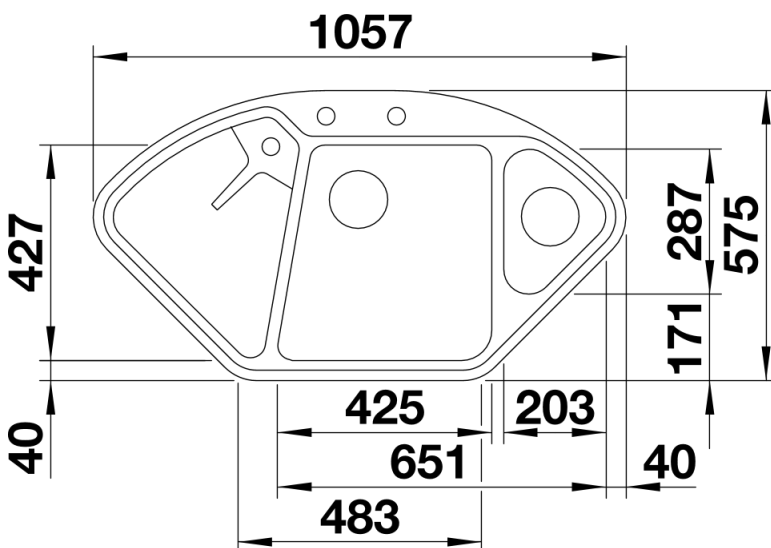

Colours

SILGRANIT® PuraDur® jasmine

Available colours:

- alu metallic
- pearl grey
- white
- rock grey
- anthracite
- tartufo
- jasmine
- coffee
- black

Planning information

- Cut out size: Template provided
- Right hand bowl only
- Min. worktop depth straight run 650mm
- Min tap spout length 225mm

Scope of supply

- stainless steel colander, Waste fitting with space-saving pipe, two 3 ½" basket strainers, pop-up waste for main bowl

Details

Top view

Cut-out

Front view

Side view