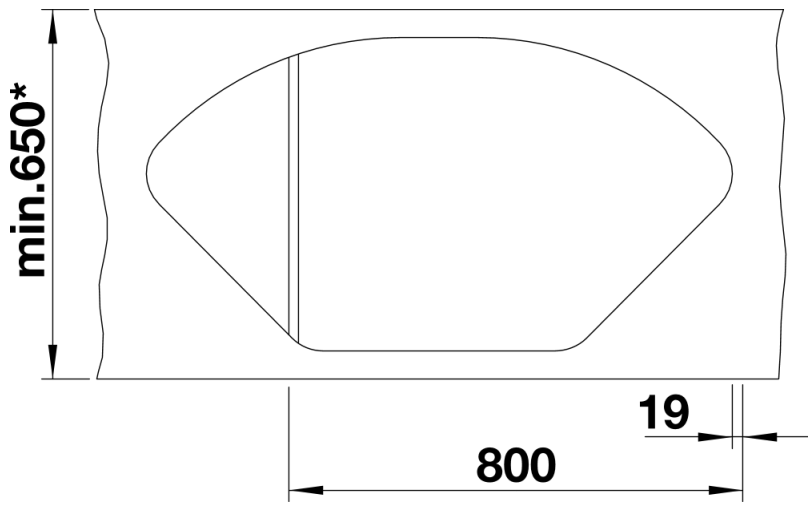

Colours

SILGRANIT® PuraDur® jasmine

Available colours:

- alu metallic
- pearl grey
- white
- rock grey
- anthracite
- tartufo
- jasmine
- coffee
- black

Planning information

- Cut out size: Template provided
- Right hand bowl only
- Min. worktop depth straight run 650mm
- Min tap spout length 225mm

Scope of supply

- stainless steel colander, Waste fitting with space-saving pipe, two 3 ½" basket strainers, pop-up waste for main bowl

Details

Top view

Cut-out

Front view

Side view