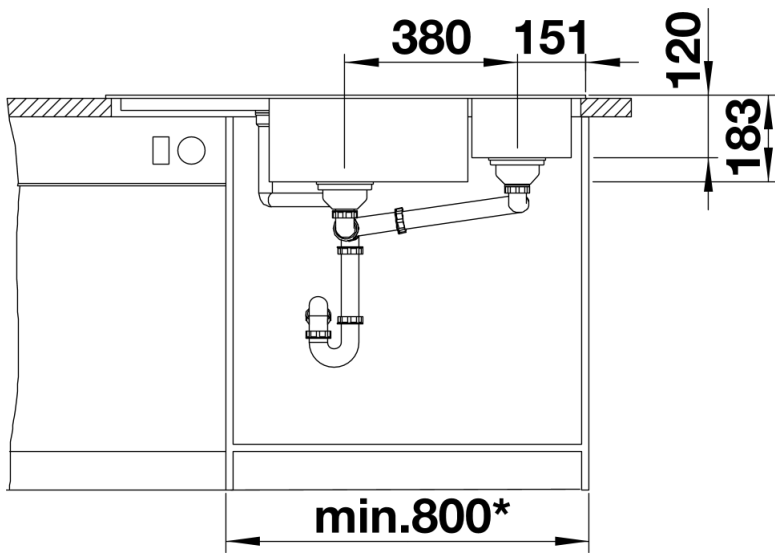

Colours

SILGRANIT® PuraDur® jasmine

Available colours:

- alu metallic
- pearl grey
- white
- rock grey
- anthracite
- tartufo
- jasmine
- coffee
- black

Planning information

- Cut out size: Template provided
- Right hand bowl only
- Min. worktop depth straight run 650mm
- Min tap spout length 225mm

Scope of supply

- stainless steel colander, Waste fitting with space-saving pipe, two 3 ½" basket strainers, pop-up waste for main bowl

Details

Top view

Cut-out

Front view

Side view