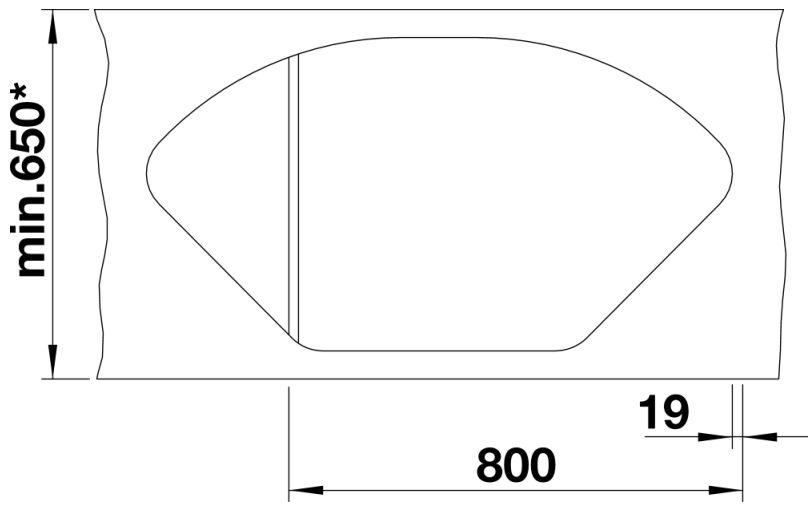

## Planning information

---

- Cut out size: Template provided
- Right hand bowl only
- Min. worktop depth straight run 650mm
- Min tap spout length 225mm

## Scope of supply

---

- stainless steel colander, Waste fitting with space-saving pipe, two 3 ½" basket strainers, pop-up waste for main bowl

## Details

---

Top view

Cut-out

Front view

Side view