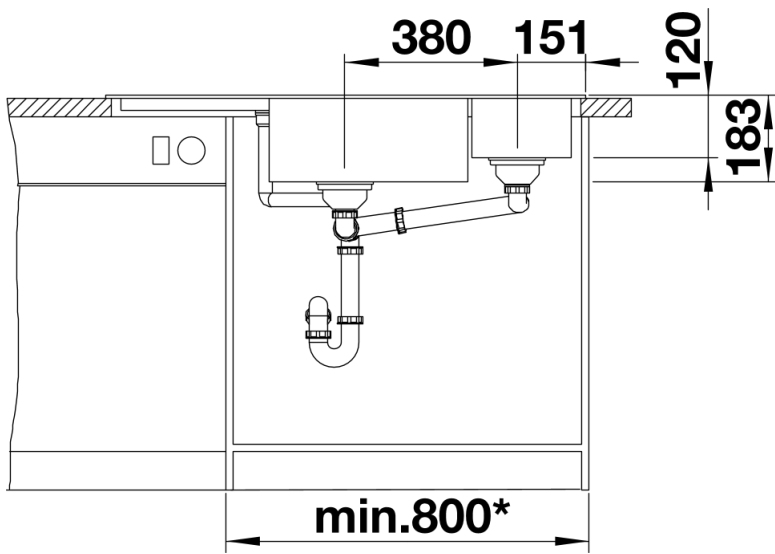

## Planning information

---

- Cut out size: Template provided
- Right hand bowl only
- Min. worktop depth straight run 650mm
- Min tap spout length 225mm

## Scope of supply

---

- stainless steel colander, Waste fitting with space-saving pipe, two 3 ½" basket strainers, pop-up waste for main bowl

## Details

---

Top view

Cut-out

Front view

Side view