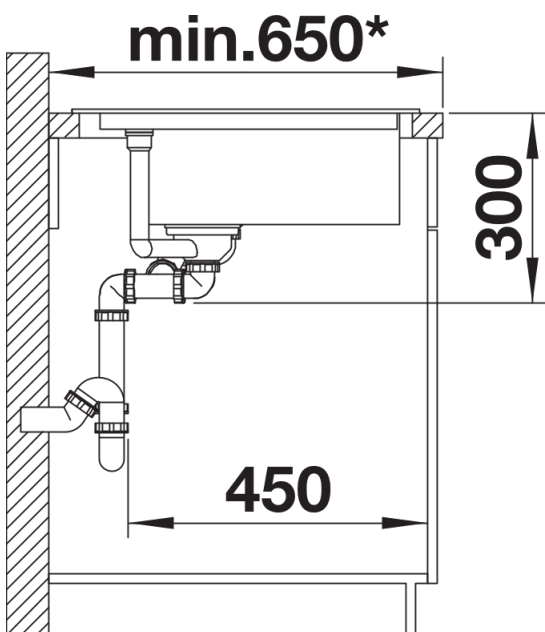

## Planning information

---

- Cut out size: Template provided
- Right hand bowl only
- Min. worktop depth straight run 650mm
- Min tap spout length 225mm

## Scope of supply

---

- stainless steel colander, Waste fitting with space-saving pipe, two 3 ½" basket strainers, pop-up waste for main bowl

## Details

---

Top view

Cut-out

Front view

Side view