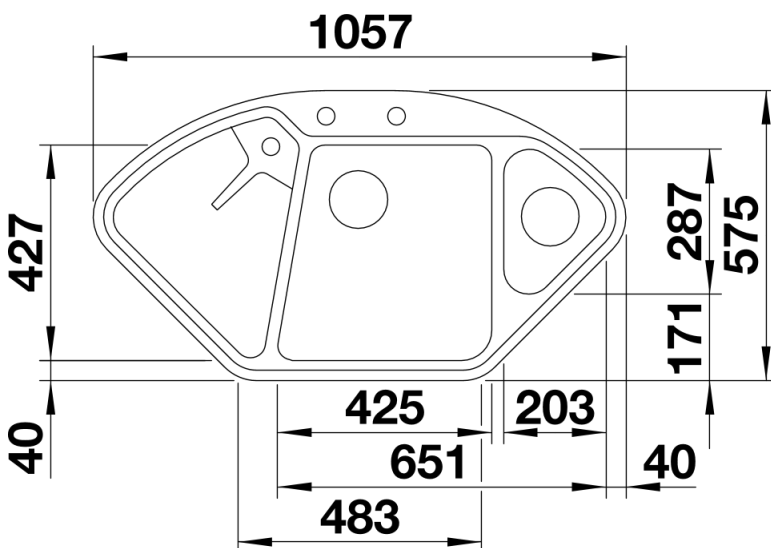

## Planning information

---

- Cut out size: Template provided
- Right hand bowl only
- Min. worktop depth straight run 650mm
- Min tap spout length 225mm

## Scope of supply

---

- stainless steel colander, Waste fitting with space-saving pipe, two 3 ½" basket strainers, pop-up waste for main bowl

## Details

---

Top view

Cut-out

Front view

Side view