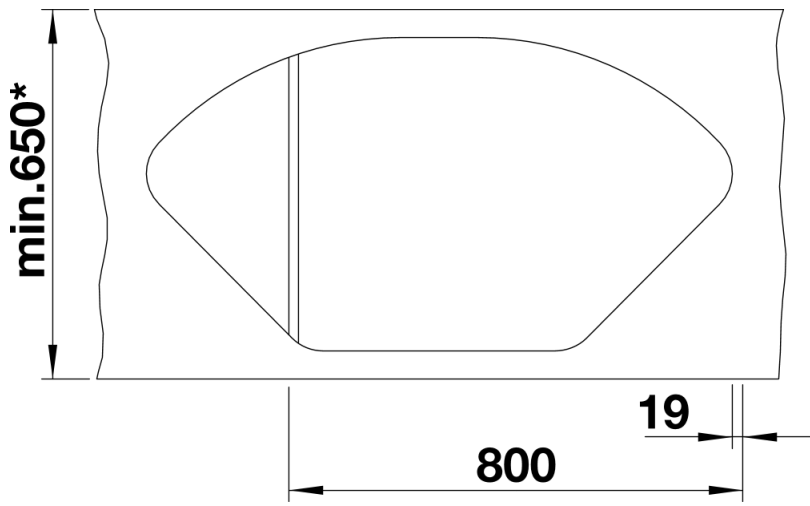

## Planning information

---

- Cut out size: Template provided
- Right hand bowl only
- Min. worktop depth straight run 650mm
- Min tap spout length 225mm

## Scope of supply

---

- stainless steel colander, Waste fitting with space-saving pipe, two 3 ½" basket strainers, pop-up waste for main bowl

## Details

---

Top view

Cut-out

Front view

Side view