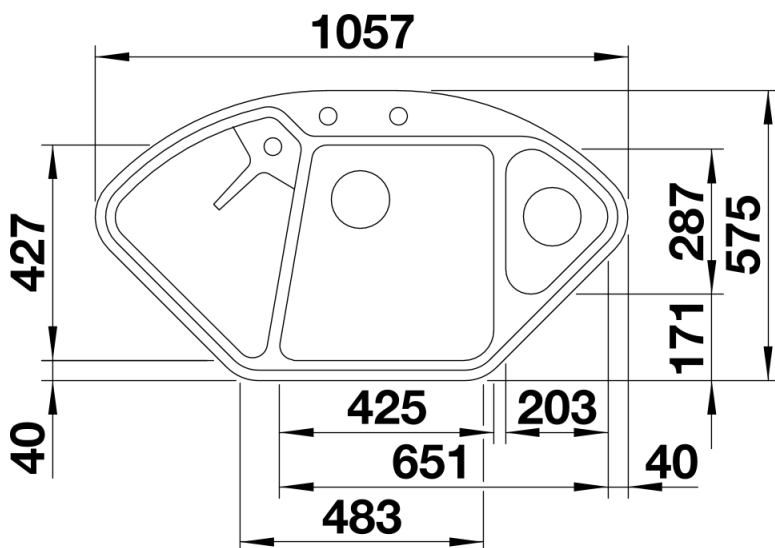

## Planning information

---

- Cut out size: Template provided
- Right hand bowl only
- Min. worktop depth straight run 650mm
- Min tap spout length 225mm

## Scope of supply

---

- stainless steel colander, Waste fitting with space-saving pipe, two 3 ½" basket strainers, pop-up waste for main bowl

## Details

---

Top view

Cut-out

Front view

Side view