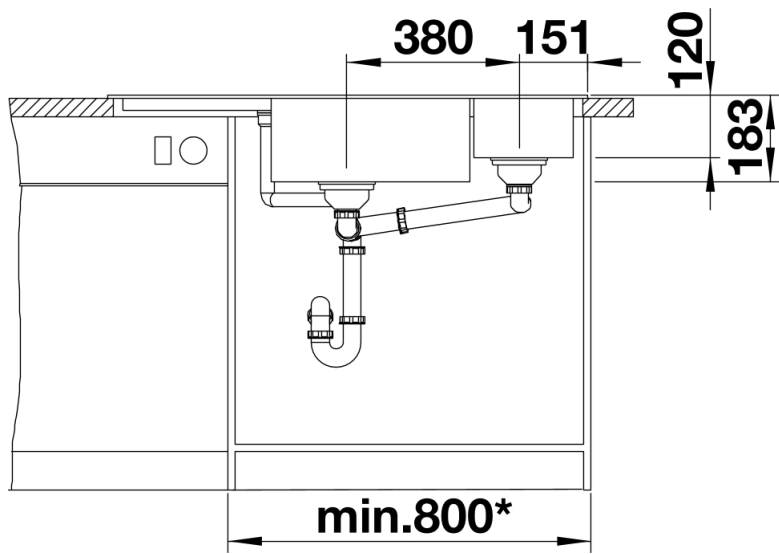

## Planning information

---

- Cut out size: Template provided
- Right hand bowl only
- Min. worktop depth straight run 650mm
- Min tap spout length 225mm

## Scope of supply

---

- stainless steel colander, Waste fitting with space-saving pipe, two 3 ½" basket strainers, pop-up waste for main bowl

## Details

---

Top view

Cut-out

Front view

Side view