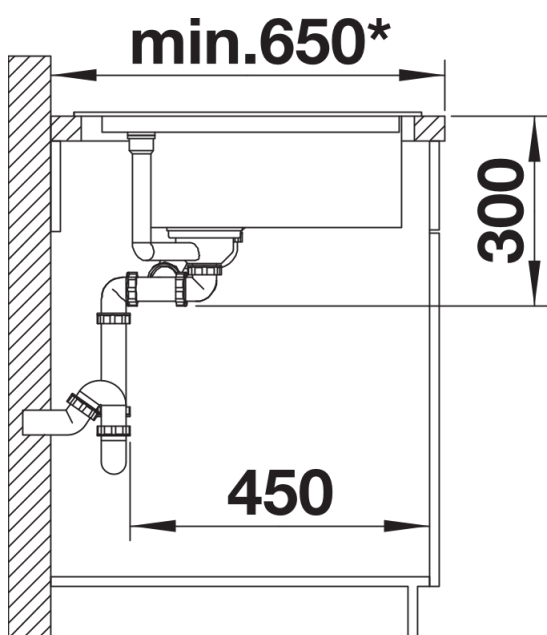

## Planning information

---

- Cut out size: Template provided
- Right hand bowl only
- Min. worktop depth straight run 650mm
- Min tap spout length 225mm

## Scope of supply

---

- stainless steel colander, Waste fitting with space-saving pipe, two 3 ½" basket strainers, pop-up waste for main bowl

## Details

---

Top view

Cut-out

Front view

Side view