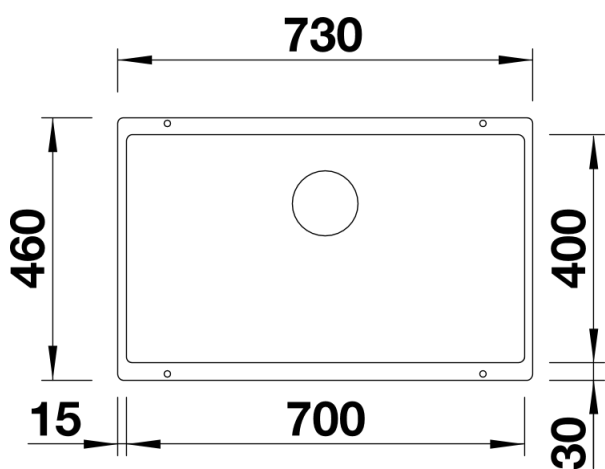

Product information sheet SUBLINE 700-U

Item no. 523451

Benefits

- Maximum bowl size provided by the very best in production and mounting technology
- Mounting involves no additional expense
- Under mount bowl for discerning demands on design
- Timelessly elegant, contoured bowl design
- Entire system for a wide variety of plans featuring large and small bowls
- Elegant and hygienic: the covered C-overflow®
- Optional accessories

Colours

Available colours:

anthracite
rock grey
pearl grey
white
jasmine
tartufo
alu metallic
coffee
black

SILGRANIT® PuraDur® coffee

Planning information

- Corner radius: 10mm
- Cut out size: 700 x 400 x R10
- Cut out information supplied with bowls.
- Cut out CNC files also available on www.blanco.co.uk for download.

Scope of supply

- 3 1/2" basket strainer, fixing kit 218 268 included (sealing not included)

Details

Top view

Cut-out

Front view

Side view