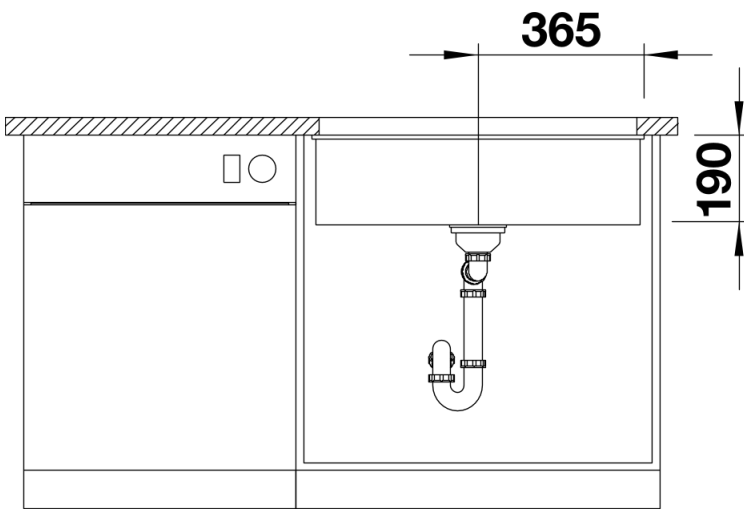

Product information sheet SUBLINE 700-U

Item no. 523451

Benefits

- Maximum bowl size provided by the very best in production and mounting technology
- Mounting involves no additional expense
- Under mount bowl for discerning demands on design
- Timelessly elegant, contoured bowl design
- Entire system for a wide variety of plans featuring large and small bowls
- Elegant and hygienic: the covered C-overflow®
- Optional accessories

Colours

Available colours:

anthracite
rock grey
pearl grey
white
jasmine
tartufo
alu metallic
coffee
black

SILGRANIT® PuraDur® coffee

Planning information

- Corner radius: 10mm
- Cut out size: 700 x 400 x R10
- Cut out information supplied with bowls.
- Cut out CNC files also available on www.blanco.co.uk for download.

Scope of supply

- 3 1/2" basket strainer, fixing kit 218 268 included (sealing not included)

Details

Top view

Cut-out

Front view

Side view