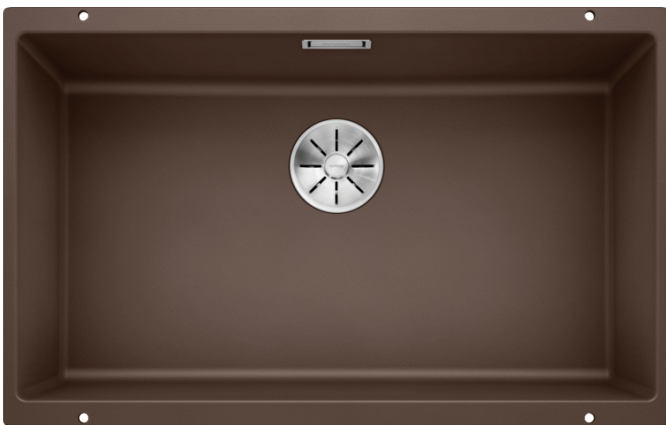

Product information sheet SUBLINE 700-U

Item no. 523451

Benefits

- Maximum bowl size provided by the very best in production and mounting technology
- Mounting involves no additional expense
- Under mount bowl for discerning demands on design
- Timelessly elegant, contoured bowl design
- Entire system for a wide variety of plans featuring large and small bowls
- Elegant and hygienic: the covered C-overflow®
- Optional accessories

Colours

Available colours:

anthracite
rock grey
pearl grey
white
jasmine
tartufo
alu metallic
coffee
black

SILGRANIT® PuraDur® coffee

Planning information

- Corner radius: 10mm
- Cut out size: 700 x 400 x R10
- Cut out information supplied with bowls.
- Cut out CNC files also available on www.blanco.co.uk for download.

Scope of supply

- 3 1/2" basket strainer, fixing kit 218 268 included (sealing not included)

Details

Top view

Cut-out

Front view

Side view