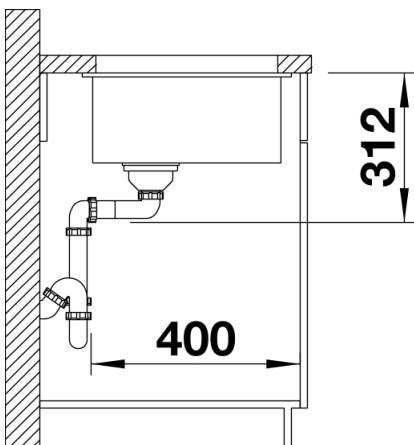

Colours

Available colours:

anthracite
rock grey
pearl grey
white
jasmine
tartufo
alu metallic
coffee
black

SILGRANIT® PuraDur® coffee

Planning information

- Corner radius: 10mm
- Cut out size: 700 x 400 x R10
- Cut out information supplied with bowls.
- Cut out CNC files also available on www.blanco.co.uk for download.

Scope of supply

- 3 1/2" basket strainer, fixing kit 218 268 included (sealing not included)

Details

Top view

Cut-out

Front view

Side view