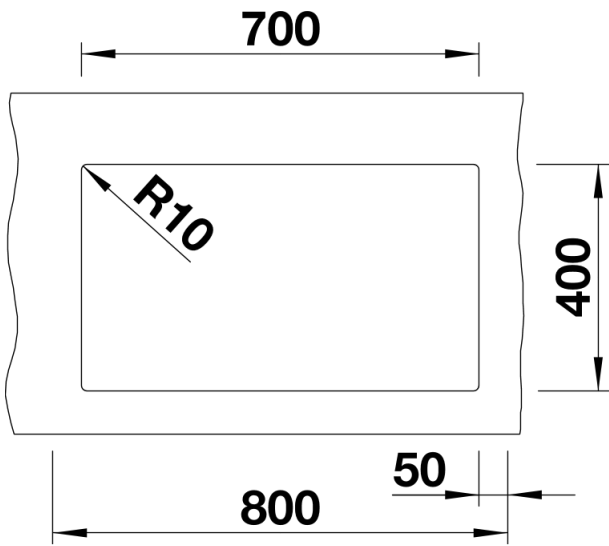

Product information sheet SUBLINE 700-U

Item no. 523451

Benefits

- Maximum bowl size provided by the very best in production and mounting technology
- Mounting involves no additional expense
- Under mount bowl for discerning demands on design
- Timelessly elegant, contoured bowl design
- Entire system for a wide variety of plans featuring large and small bowls
- Elegant and hygienic: the covered C-overflow®
- Optional accessories

Colours

Available colours:

anthracite
rock grey
pearl grey
white
jasmine
tartufo
alu metallic
coffee
black

SILGRANIT® PuraDur® coffee

Planning information

- Corner radius: 10mm
- Cut out size: 700 x 400 x R10
- Cut out information supplied with bowls.
- Cut out CNC files also available on www.blanco.co.uk for download.

Scope of supply

- 3 1/2" basket strainer, fixing kit 218 268 included (sealing not included)

Details

Top view

Cut-out

Front view

Side view