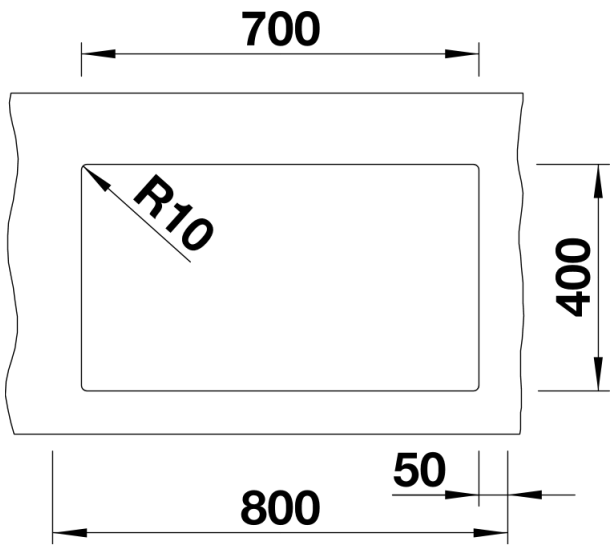

Product information sheet SUBLINE 700-U

Item no. 523444

Benefits

- Maximum bowl size provided by the very best in production and mounting technology
- Mounting involves no additional expense
- Under mount bowl for discerning demands on design
- Timelessly elegant, contoured bowl design
- Entire system for a wide variety of plans featuring large and small bowls
- Elegant and hygienic: the covered C-overflow®
- Optional accessories

Colours

Available colours:

- anthracite
- rock grey
- pearl grey
- white
- jasmine
- tartufo
- alu metallic
- coffee
- black

SILGRANIT® PuraDur® alu metallic

Planning information

- Corner radius: 10mm
- Cut out size: 700 x 400 x R10
- Cut out information supplied with bowls.
- Cut out CNC files also available on www.blanco.co.uk for download.

Scope of supply

- 3 1/2" basket strainer, fixing kit 218 268 included (sealing not included)

Details

Top view

Cut-out

Front view

Side view