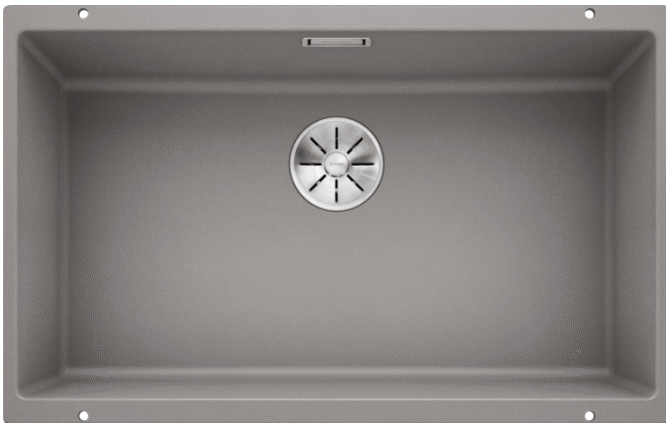

Product information sheet SUBLINE 700-U

Item no. 523444

Benefits

- Maximum bowl size provided by the very best in production and mounting technology
- Mounting involves no additional expense
- Under mount bowl for discerning demands on design
- Timelessly elegant, contoured bowl design
- Entire system for a wide variety of plans featuring large and small bowls
- Elegant and hygienic: the covered C-overflow®
- Optional accessories

Colours

Available colours:

- anthracite
- rock grey
- pearl grey
- white
- jasmine
- tartufo
- alu metallic
- coffee
- black

SILGRANIT® PuraDur® alu metallic

Planning information

- Corner radius: 10mm
- Cut out size: 700 x 400 x R10
- Cut out information supplied with bowls.
- Cut out CNC files also available on www.blanco.co.uk for download.

Scope of supply

- 3 1/2" basket strainer, fixing kit 218 268 included (sealing not included)

Details

Top view

Cut-out

Front view

Side view