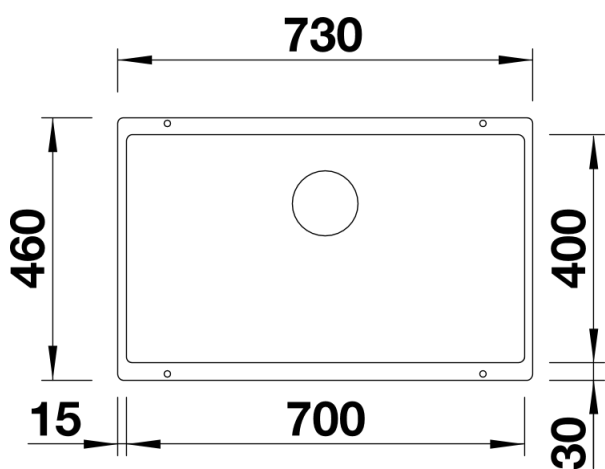

Product information sheet SUBLINE 700-U

Item no. 523444

Benefits

- Maximum bowl size provided by the very best in production and mounting technology
- Mounting involves no additional expense
- Under mount bowl for discerning demands on design
- Timelessly elegant, contoured bowl design
- Entire system for a wide variety of plans featuring large and small bowls
- Elegant and hygienic: the covered C-overflow®
- Optional accessories

Colours

Available colours:

- anthracite
- rock grey
- pearl grey
- white
- jasmine
- tartufo
- alu metallic
- coffee
- black

SILGRANIT® PuraDur® alu metallic

Planning information

- Corner radius: 10mm
- Cut out size: 700 x 400 x R10
- Cut out information supplied with bowls.
- Cut out CNC files also available on www.blanco.co.uk for download.

Scope of supply

- 3 1/2" basket strainer, fixing kit 218 268 included (sealing not included)

Details

Top view

Cut-out

Front view

Side view