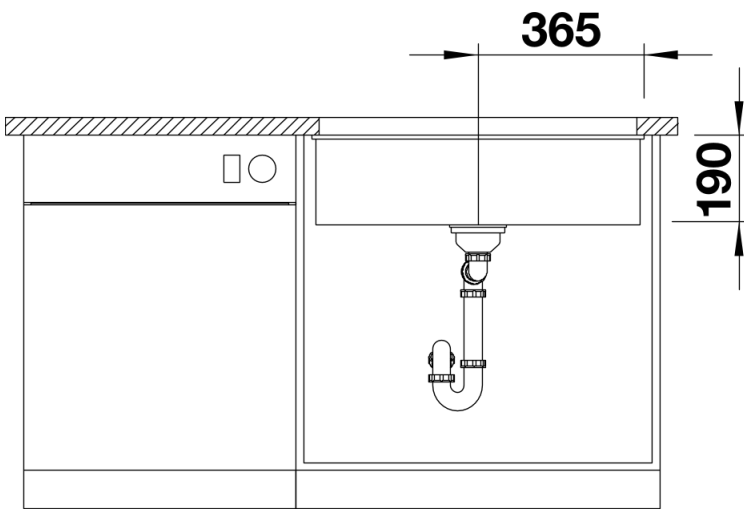

Product information sheet SUBLINE 700-U

Item no. 523444

Benefits

- Maximum bowl size provided by the very best in production and mounting technology
- Mounting involves no additional expense
- Under mount bowl for discerning demands on design
- Timelessly elegant, contoured bowl design
- Entire system for a wide variety of plans featuring large and small bowls
- Elegant and hygienic: the covered C-overflow®
- Optional accessories

Colours

Available colours:

- anthracite
- rock grey
- pearl grey
- white
- jasmine
- tartufo
- alu metallic
- coffee
- black

SILGRANIT® PuraDur® alu metallic

Planning information

- Corner radius: 10mm
- Cut out size: 700 x 400 x R10
- Cut out information supplied with bowls.
- Cut out CNC files also available on www.blanco.co.uk for download.

Scope of supply

- 3 1/2" basket strainer, fixing kit 218 268 included (sealing not included)

Details

Top view

Cut-out

Front view

Side view