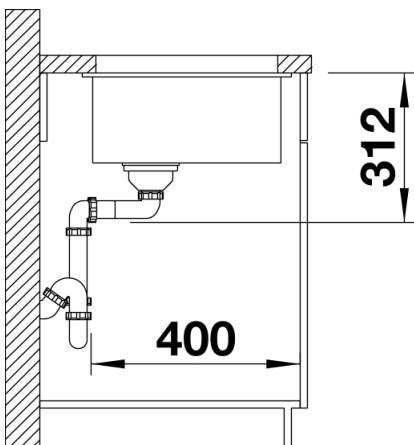

Colours

Available colours:

- anthracite
- rock grey
- pearl grey
- white
- jasmine
- tartufo
- alu metallic
- coffee
- black

SILGRANIT® PuraDur® alu metallic

Planning information

- Corner radius: 10mm
- Cut out size: 700 x 400 x R10
- Cut out information supplied with bowls.
- Cut out CNC files also available on www.blanco.co.uk for download.

Scope of supply

- 3 1/2" basket strainer, fixing kit 218 268 included (sealing not included)

Details

Top view

Cut-out

Front view

Side view