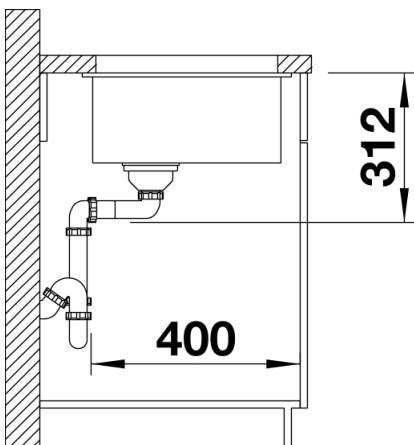

## Planning information

---

- Corner radius: 10mm
- Cut out size: 700 x 400 x R10
- Cut out information supplied with bowls.
- Cut out CNC files also available on [www.blanco.co.uk](http://www.blanco.co.uk) for download.

## Scope of supply

---

- 3 1/2" basket strainer, fixing kit 218 268 included (sealing not included)

## Details

---

Top view

Cut-out

Front view

Side view