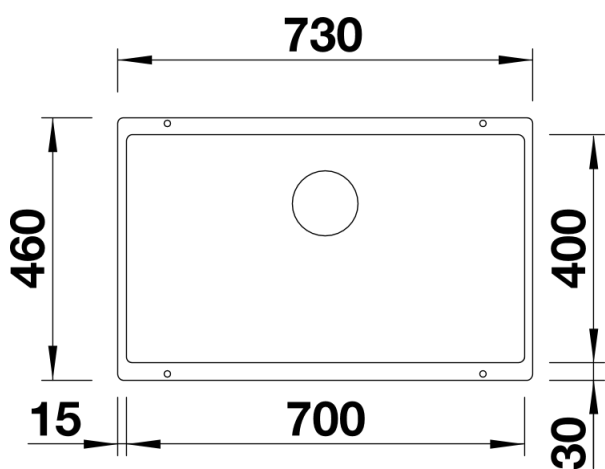

## Planning information

---

- Corner radius: 10mm
- Cut out size: 700 x 400 x R10
- Cut out information supplied with bowls.
- Cut out CNC files also available on [www.blanco.co.uk](http://www.blanco.co.uk) for download.

## Scope of supply

---

- 3 1/2" basket strainer, fixing kit 218 268 included (sealing not included)

## Details

---

Top view

Cut-out

Front view

Side view