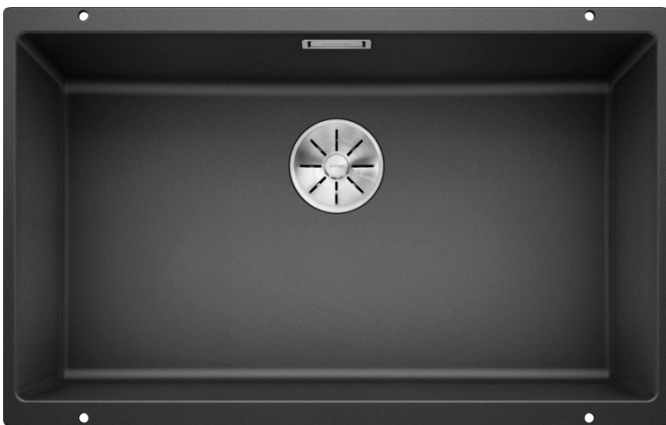

## Product information sheet SUBLINE 700-U

Item no. 523442

### Benefits

---

- Maximum bowl size provided by the very best in production and mounting technology
- Mounting involves no additional expense
- Under mount bowl for discerning demands on design
- Timelessly elegant, contoured bowl design
- Entire system for a wide variety of plans featuring large and small bowls
- Elegant and hygienic: the covered C-overflow®
- Optional accessories

### Colours

---

Available colours:

anthracite  
rock grey  
pearl grey  
white  
jasmine  
tartufo  
alu metallic  
coffee  
black

SILGRANIT® PuraDur® anthracite

## Planning information

---

- Corner radius: 10mm
- Cut out size: 700 x 400 x R10
- Cut out information supplied with bowls.
- Cut out CNC files also available on [www.blanco.co.uk](http://www.blanco.co.uk) for download.