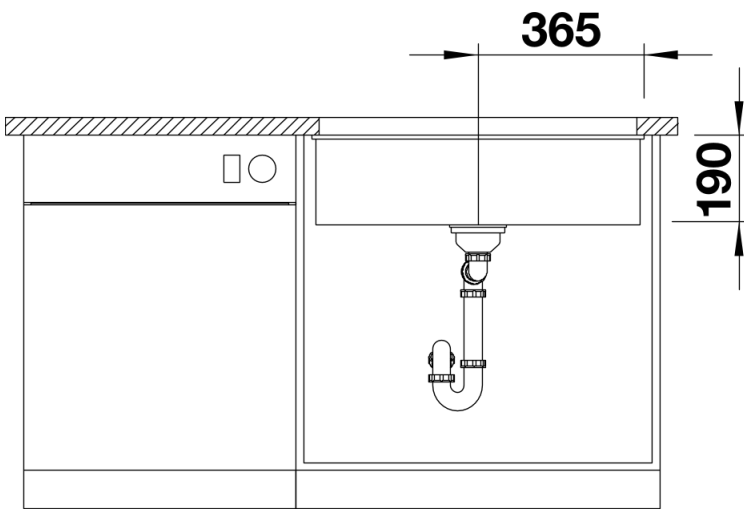

## Planning information

---

- Corner radius: 10mm
- Cut out size: 700 x 400 x R10
- Cut out information supplied with bowls.
- Cut out CNC files also available on [www.blanco.co.uk](http://www.blanco.co.uk) for download.

## Scope of supply

---

- 3 1/2" basket strainer, fixing kit 218 268 included (sealing not included)

## Details

---

Top view

Cut-out

Front view

Side view