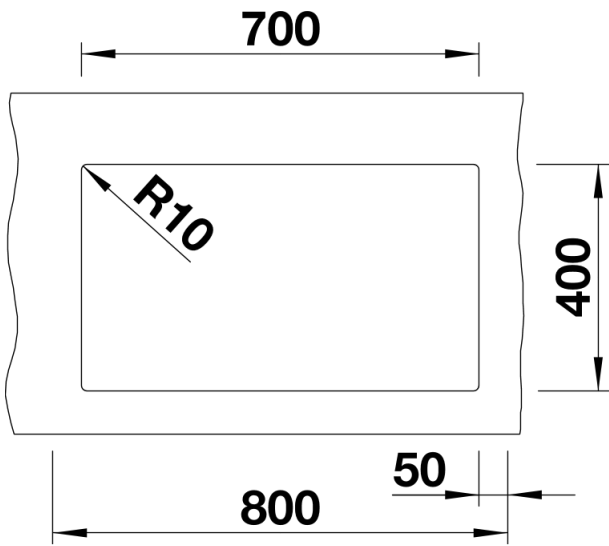

## Planning information

---

- Corner radius: 10mm
- Cut out size: 700 x 400 x R10
- Cut out information supplied with bowls.
- Cut out CNC files also available on [www.blanco.co.uk](http://www.blanco.co.uk) for download.

## Scope of supply

---

- 3 1/2" basket strainer, fixing kit 218 268 included (sealing not included)

## Details

---

Top view

Cut-out

Front view

Side view