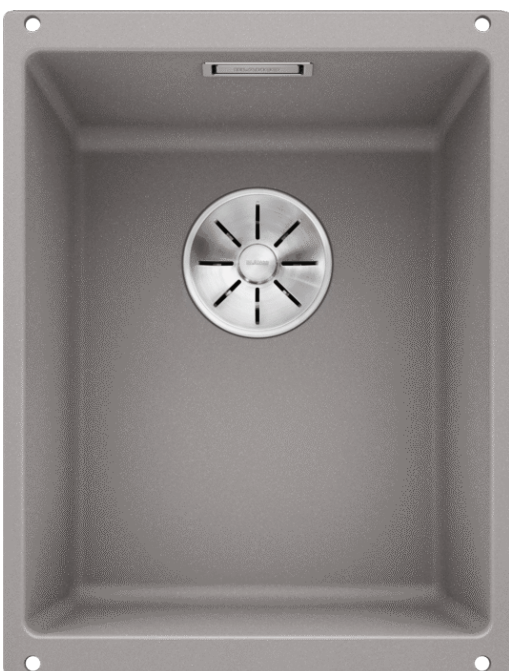

Product information sheet SUBLINE 320-U

Item no. 523408

Benefits

- Maximum bowl size provided by the very best in production and mounting technology
- Mounting involves no additional expense
- Under mount bowl for discerning demands on design
- Timelessly elegant, contoured bowl design
- Entire system for a wide variety of plans featuring large and small bowls
- Elegant and hygienic: the covered C-overflow®
- Optional accessories

Colours

Available colours:

rock grey
alu metallic
pearl grey
anthracite
white
tartufo
jasmine
coffee
black

SILGRANIT® PuraDur® alu metallic

Planning information

- Corner radius: 10mm
- Cut out size: 320 x 400 x R10
- Cut out information supplied with bowls.
- Cut out CNC files also available on www.blanco.co.uk for download.

Scope of supply

- 3 1/2" basket strainer, fixing kit 218 269 included (sealing not included)

Details

Top view

Cut-out

Front view

Side view