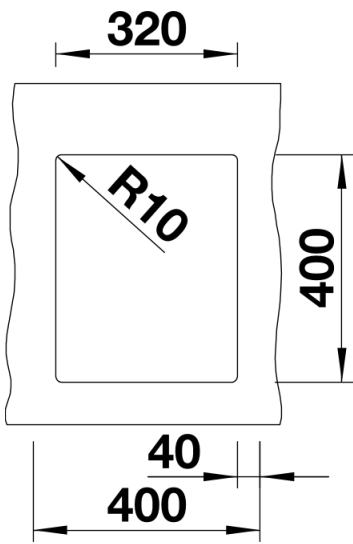

Product information sheet SUBLINE 320-U

Item no. 523408

Benefits

- Maximum bowl size provided by the very best in production and mounting technology
- Mounting involves no additional expense
- Under mount bowl for discerning demands on design
- Timelessly elegant, contoured bowl design
- Entire system for a wide variety of plans featuring large and small bowls
- Elegant and hygienic: the covered C-overflow®
- Optional accessories

Colours

Available colours:

rock grey
alu metallic
pearl grey
anthracite
white
tartufo
jasmine
coffee
black

SILGRANIT® PuraDur® alu metallic

Planning information

- Corner radius: 10mm
- Cut out size: 320 x 400 x R10
- Cut out information supplied with bowls.
- Cut out CNC files also available on www.blanco.co.uk for download.

Scope of supply

- 3 1/2" basket strainer, fixing kit 218 269 included (sealing not included)

Details

Top view

Cut-out

Front view

Side view