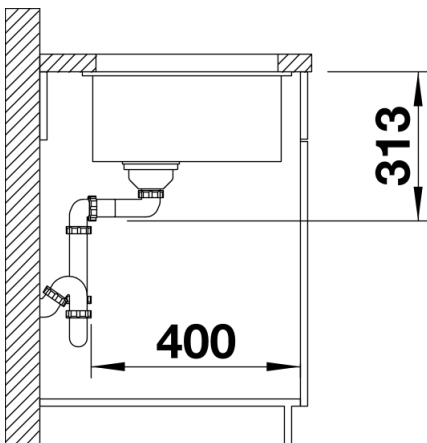

Colours

Available colours:

rock grey
alu metallic
pearl grey
anthracite
white
tartufo
jasmine
coffee
black

SILGRANIT® PuraDur® alu metallic

Planning information

- Corner radius: 10mm
- Cut out size: 320 x 400 x R10
- Cut out information supplied with bowls.
- Cut out CNC files also available on www.blanco.co.uk for download.

Scope of supply

- 3 1/2" basket strainer, fixing kit 218 269 included (sealing not included)

Details

Top view

Cut-out

Front view

Side view