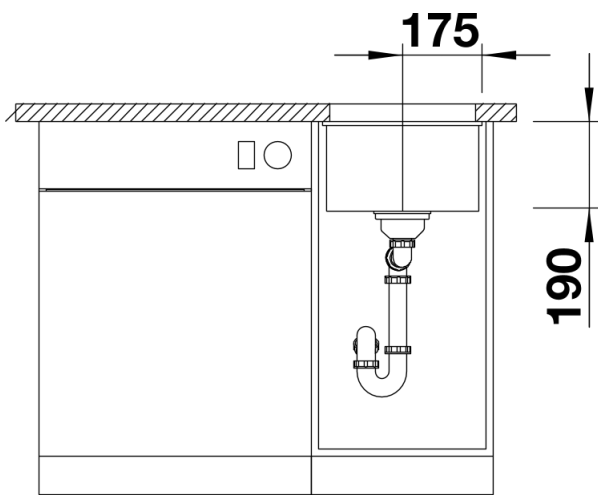

Colours

Available colours:

rock grey
alu metallic
pearl grey
anthracite
white
tartufo
jasmine
coffee
black

SILGRANIT® PuraDur® alu metallic

Planning information

- Corner radius: 10mm
- Cut out size: 320 x 400 x R10
- Cut out information supplied with bowls.
- Cut out CNC files also available on www.blanco.co.uk for download.

Scope of supply

- 3 1/2" basket strainer, fixing kit 218 269 included (sealing not included)

Details

Top view

Cut-out

Front view

Side view