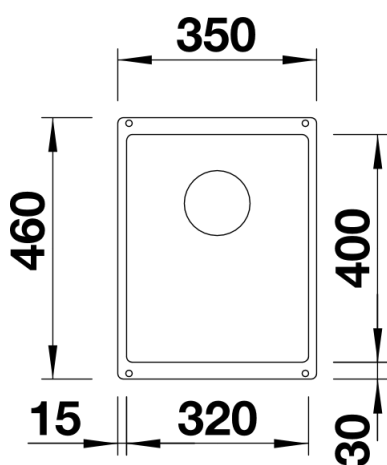

Product information sheet SUBLINE 320-U

Item no. 523408

Benefits

- Maximum bowl size provided by the very best in production and mounting technology
- Mounting involves no additional expense
- Under mount bowl for discerning demands on design
- Timelessly elegant, contoured bowl design
- Entire system for a wide variety of plans featuring large and small bowls
- Elegant and hygienic: the covered C-overflow®
- Optional accessories

Colours

Available colours:

rock grey
alu metallic
pearl grey
anthracite
white
tartufo
jasmine
coffee
black

SILGRANIT® PuraDur® alu metallic

Planning information

- Corner radius: 10mm
- Cut out size: 320 x 400 x R10
- Cut out information supplied with bowls.
- Cut out CNC files also available on www.blanco.co.uk for download.

Scope of supply

- 3 1/2" basket strainer, fixing kit 218 269 included (sealing not included)

Details

Top view

Cut-out

Front view

Side view