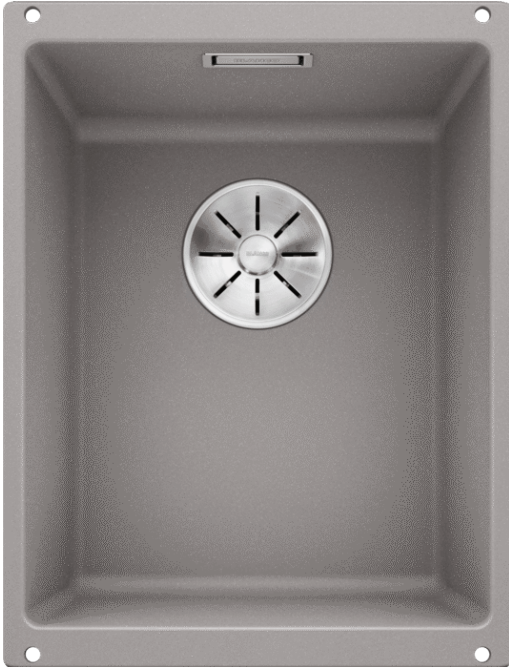

Product information sheet SUBLINE 320-U

Item no. 523408

Benefits

- Maximum bowl size provided by the very best in production and mounting technology
- Mounting involves no additional expense
- Under mount bowl for discerning demands on design
- Timelessly elegant, contoured bowl design
- Entire system for a wide variety of plans featuring large and small bowls
- Elegant and hygienic: the covered C-overflow®
- Optional accessories

Colours

Available colours:

rock grey
alu metallic
pearl grey
anthracite
white
tartufo
jasmine
coffee
black

SILGRANIT® PuraDur® alu metallic

Planning information

- Corner radius: 10mm
- Cut out size: 320 x 400 x R10
- Cut out information supplied with bowls.
- Cut out CNC files also available on www.blanco.co.uk for download.

Scope of supply

- 3 1/2" basket strainer, fixing kit 218 269 included (sealing not included)

Details

Top view

Cut-out

Front view

Side view