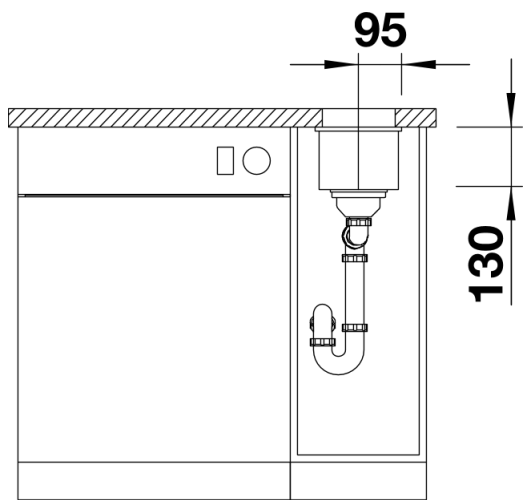

Colours

Available colours:

rock grey
alu metallic
anthracite
white
pearl grey
jasmine
coffee
tartufo
black

SILGRANIT® PuraDur® alu metallic

Planning information

- Corner radius: 10mm
- Cut out size: 160 x 400 x R10
- Cut out information supplied with bowls.
- Cut out CNC files also available on www.blanco.co.uk for download.

Scope of supply

- 3 1/2" basket strainer, fixing kit 218 269 included (sealing not included)

Details

Top view

Cut-out

Front view

Side view