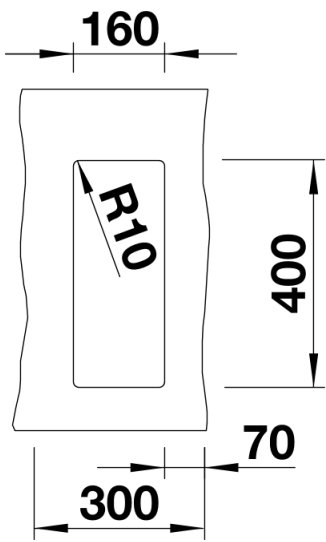

Product information sheet SUBLINE 160-U

Item no. 523398

Benefits

- Maximum bowl size provided by the very best in production and mounting technology
- Mounting involves no additional expense
- Under mount bowl for discerning demands on design
- Timelessly elegant, contoured bowl design
- Entire system for a wide variety of plans featuring large and small bowls
- Elegant and hygienic: the covered C-overflow®
- Optional accessories

Colours

Available colours:

rock grey
alu metallic
anthracite
white
pearl grey
jasmine
coffee
tartufo
black

SILGRANIT® PuraDur® alu metallic

Planning information

- Corner radius: 10mm
- Cut out size: 160 x 400 x R10
- Cut out information supplied with bowls.
- Cut out CNC files also available on www.blanco.co.uk for download.

Scope of supply

- 3 1/2" basket strainer, fixing kit 218 269 included (sealing not included)

Details

Top view

Cut-out

Front view

Side view