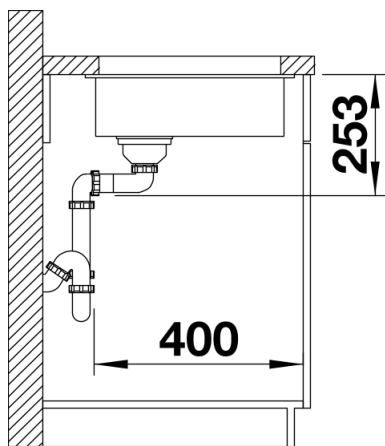

Colours

Available colours:

rock grey
alu metallic
anthracite
white
pearl grey
jasmine
coffee
tartufo
black

SILGRANIT® PuraDur® alu metallic

Planning information

- Corner radius: 10mm
- Cut out size: 160 x 400 x R10
- Cut out information supplied with bowls.
- Cut out CNC files also available on www.blanco.co.uk for download.

Scope of supply

- 3 1/2" basket strainer, fixing kit 218 269 included (sealing not included)

Details

Top view

Cut-out

Front view

Side view