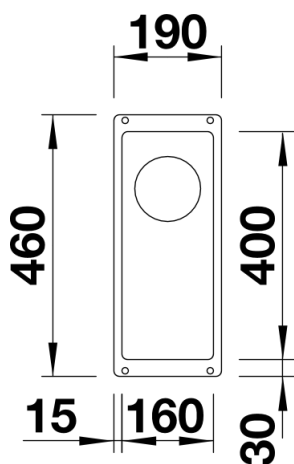

Product information sheet SUBLINE 160-U

Item no. 523398

Benefits

- Maximum bowl size provided by the very best in production and mounting technology
- Mounting involves no additional expense
- Under mount bowl for discerning demands on design
- Timelessly elegant, contoured bowl design
- Entire system for a wide variety of plans featuring large and small bowls
- Elegant and hygienic: the covered C-overflow®
- Optional accessories

Colours

Available colours:

rock grey
alu metallic
anthracite
white
pearl grey
jasmine
coffee
tartufo
black

SILGRANIT® PuraDur® alu metallic

Planning information

- Corner radius: 10mm
- Cut out size: 160 x 400 x R10
- Cut out information supplied with bowls.
- Cut out CNC files also available on www.blanco.co.uk for download.

Scope of supply

- 3 1/2" basket strainer, fixing kit 218 269 included (sealing not included)

Details

Top view

Cut-out

Front view

Side view