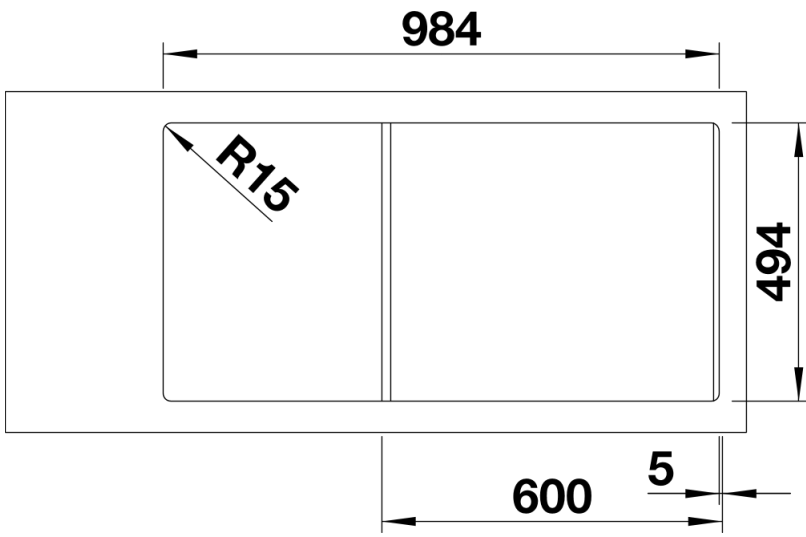

Colours

SILGRANIT® PuraDur® coffee

Available colours:

- white
- jasmine
- tartufo
- anthracite
- rock grey
- coffee
- alu metallic
- pearl grey
- black

Planning information

- Cut out size: 984 x 494 x R15
- Right hand bowl only

Scope of supply

- Plastic sorting basket with lid in anthracite, Waste fitting with space-saving pipe, 3 ½" and 1 ½" InFino™ basket strainer, pop-up waste for the main bowl

Details

Top view

Cut-out

Front view

Side view