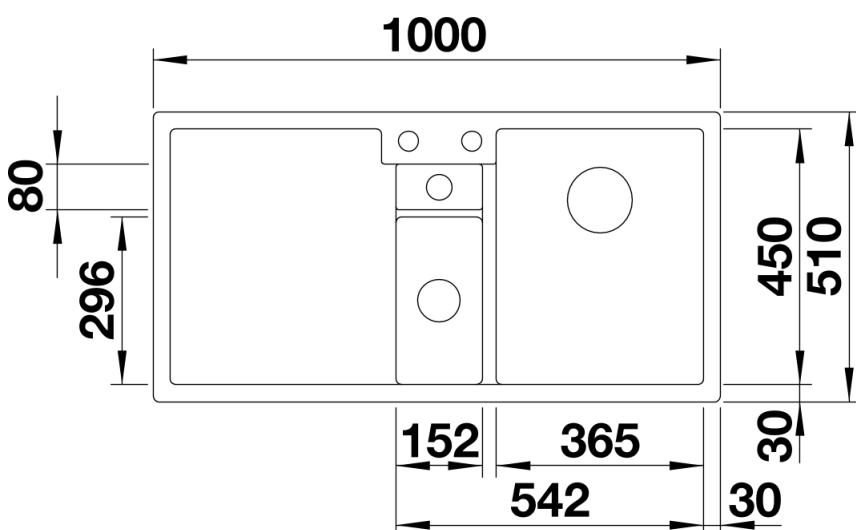

Colours

SILGRANIT® PuraDur® coffee

Available colours:

- white
- jasmine
- tartufo
- anthracite
- rock grey
- coffee
- alu metallic
- pearl grey
- black

Planning information

- Cut out size: 984 x 494 x R15
- Right hand bowl only

Scope of supply

- Plastic sorting basket with lid in anthracite, Waste fitting with space-saving pipe, 3 ½" and 1 ½" InFino™ basket strainer, pop-up waste for the main bowl

Details

Top view

Cut-out

Front view

Side view