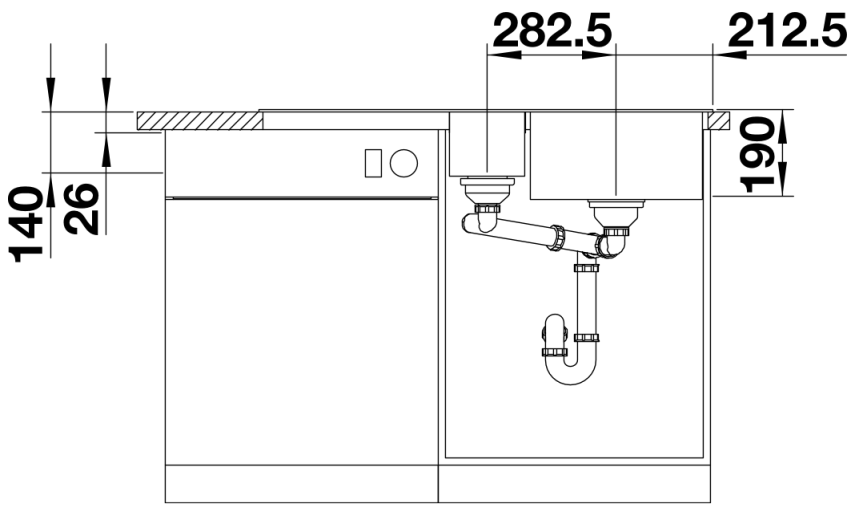

Colours

SILGRANIT® PuraDur® coffee

Available colours:

- white
- jasmine
- tartufo
- anthracite
- rock grey
- coffee
- alu metallic
- pearl grey
- black

Planning information

- Cut out size: 984 x 494 x R15
- Right hand bowl only

Scope of supply

- Plastic sorting basket with lid in anthracite, Waste fitting with space-saving pipe, 3 ½" and 1 ½" InFino™ basket strainer, pop-up waste for the main bowl

Details

Top view

Cut-out

Front view

Side view