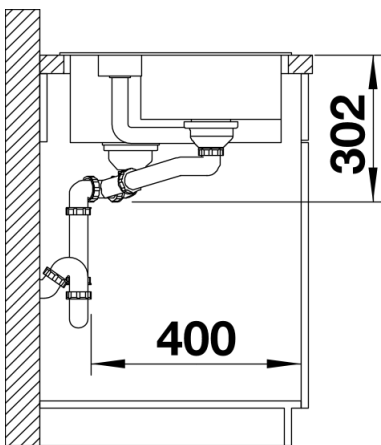

Scope of supply

- Plastic sorting basket with lid in anthracite, Waste fitting with space-saving pipe, 3 ½" and 1 ½" InFino™ basket strainer, pop-up waste for the main bowl

Details

Top view

Cut-out

Front view

Side view