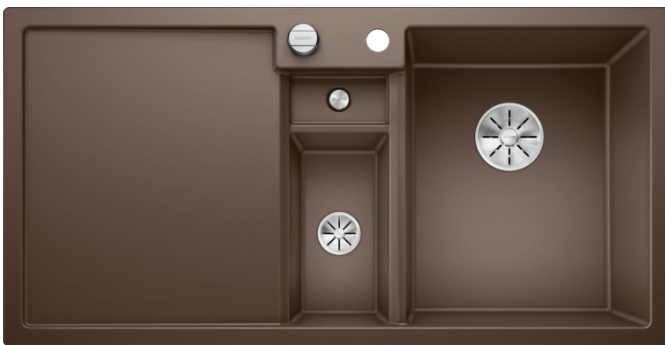

Product information sheet COLLECTIS 6 S

Item no. 523353

Benefits

- Innovative concept for the optimum organisation when preparing food
- Generous functional sink with a central sorting bowl
- Integrated sorting compartment for collecting cuttings, ideal for combining with BLANCO SELECT and BLANCO FLEXON II waste systems
- Modern design with clear lines and an elegant edge
- Additional practical outflow
- Optional accessory: solid maple chopping board for working directly into the sorting basket

Colours

SILGRANIT® PuraDur® coffee

Available colours:

- white
- jasmine
- tartufo
- anthracite
- rock grey
- coffee
- alu metallic
- pearl grey
- black

Planning information

- Cut out size: 984 x 494 x R15
- Right hand bowl only

Scope of supply

- Plastic sorting basket with lid in anthracite, Waste fitting with space-saving pipe, 3 ½" and 1 ½" InFino™ basket strainer, pop-up waste for the main bowl

Details

Top view

Cut-out

Front view

Side view