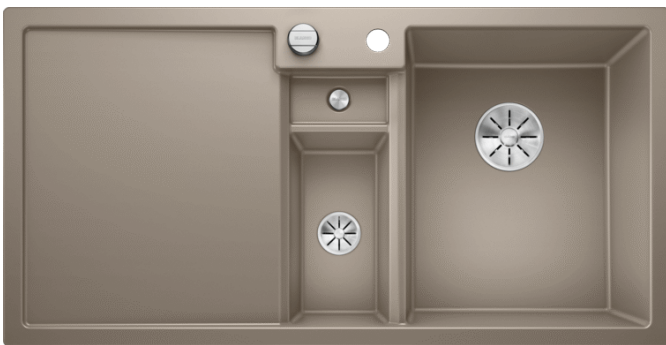

SILGRANIT® PuraDur® tartufo

Available colours:

- white
- jasmine
- tartufo
- anthracite
- rock grey
- coffee
- alu metallic
- pearl grey
- black