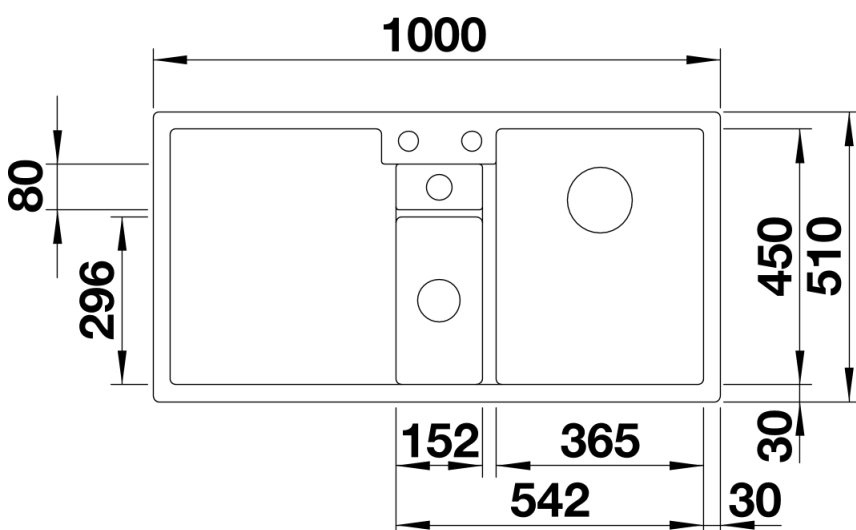

## Planning information

---

- Cut out size: 984 x 494 x R15
- Right hand bowl only

## Scope of supply

---

- Plastic sorting basket with lid in anthracite, Waste fitting with space-saving pipe, 3 ½" and 1 ½" InFino™ basket strainer, pop-up waste for the main bowl

## Details

---

Top view

Cut-out

Front view

Side view