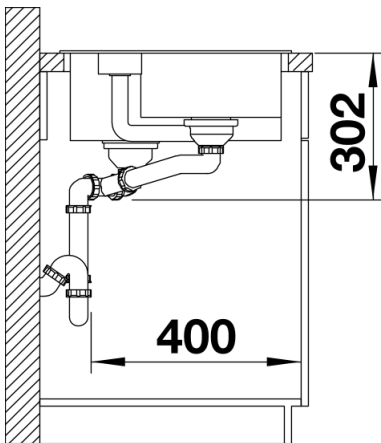

Scope of supply

- Plastic sorting basket with lid in anthracite, Waste fitting with space-saving pipe, 3 ½" and 1 ½" InFino™ basket strainer, pop-up waste for the main bowl

Details

Top view

Cut-out

Front view

Side view