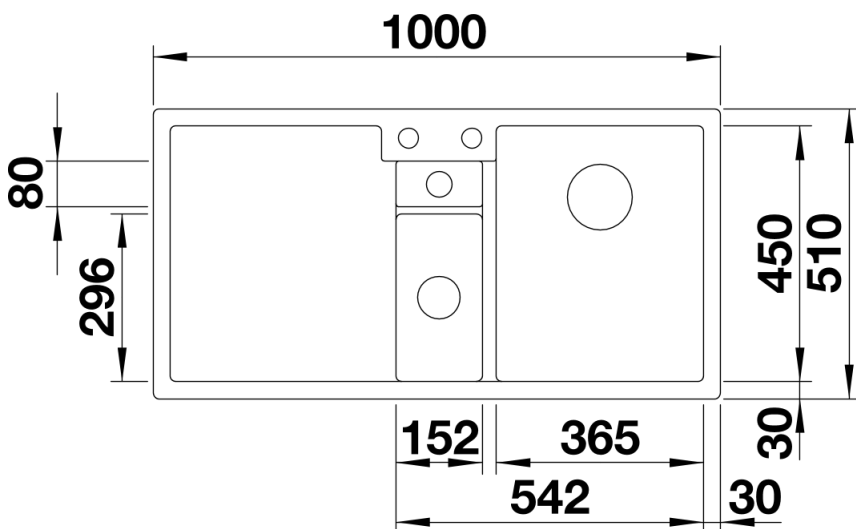

Colours

SILGRANIT® PuraDur® jasmine

Available colours:

white
jasmine
tartufo
anthracite
rock grey
coffee
alu metallic
pearl grey
black

Planning information

- Cut out size: 984 x 494 x R15
- Right hand bowl only

Scope of supply

- Plastic sorting basket with lid in anthracite, Waste fitting with space-saving pipe, 3 ½" and 1 ½" InFino™ basket strainer, pop-up waste for the main bowl

Details

Top view

Cut-out

Front view

Side view