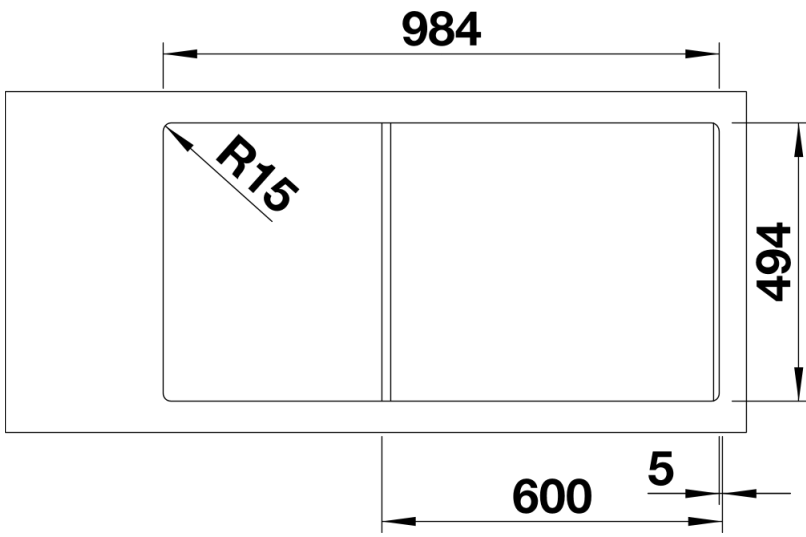

Colours

SILGRANIT® PuraDur® jasmine

Available colours:

white
jasmine
tartufo
anthracite
rock grey
coffee
alu metallic
pearl grey
black

Planning information

- Cut out size: 984 x 494 x R15
- Right hand bowl only

Scope of supply

- Plastic sorting basket with lid in anthracite, Waste fitting with space-saving pipe, 3 ½" and 1 ½" InFino™ basket strainer, pop-up waste for the main bowl

Details

Top view

Cut-out

Front view

Side view