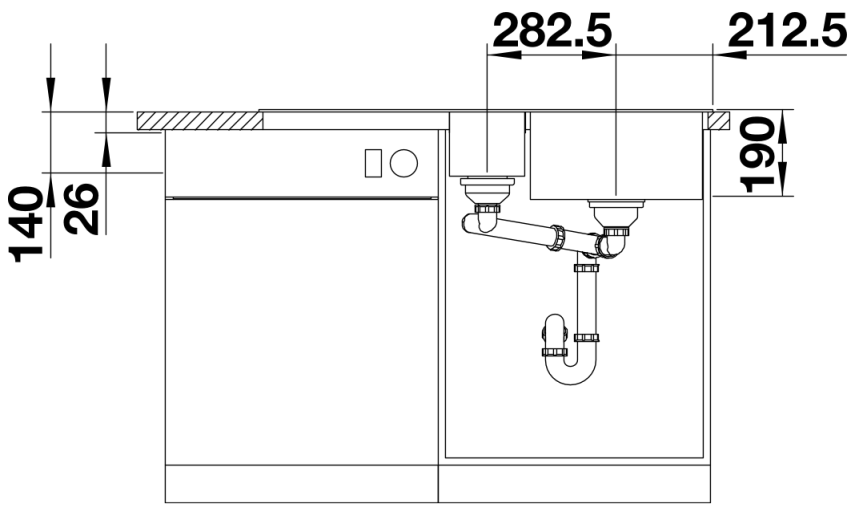

Colours

SILGRANIT® PuraDur® jasmine

Available colours:

white
jasmine
tartufo
anthracite
rock grey
coffee
alu metallic
pearl grey
black

Planning information

- Cut out size: 984 x 494 x R15
- Right hand bowl only

Scope of supply

- Plastic sorting basket with lid in anthracite, Waste fitting with space-saving pipe, 3 ½" and 1 ½" InFino™ basket strainer, pop-up waste for the main bowl

Details

Top view

Cut-out

Front view

Side view