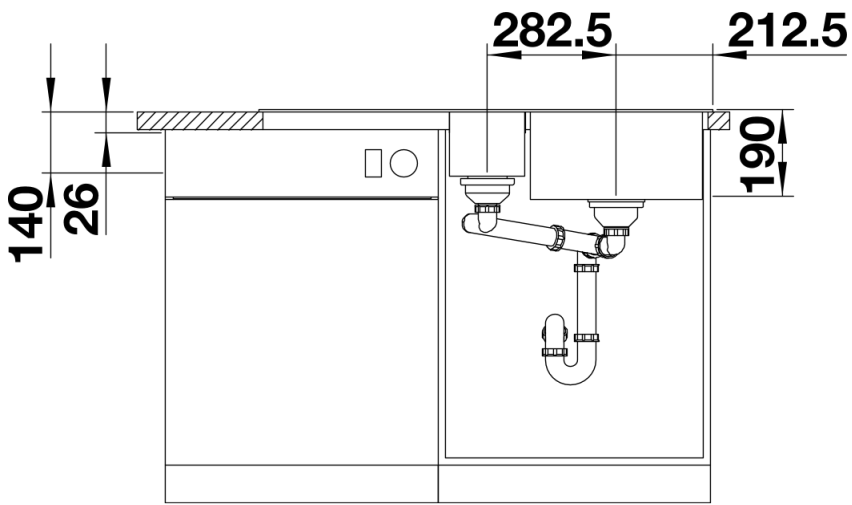

## Planning information

---

- Cut out size: 984 x 494 x R15
- Right hand bowl only

## Scope of supply

---

- Plastic sorting basket with lid in anthracite, Waste fitting with space-saving pipe, 3 ½" and 1 ½" InFino™ basket strainer, pop-up waste for the main bowl

## Details

---

Top view

Cut-out

Front view

Side view