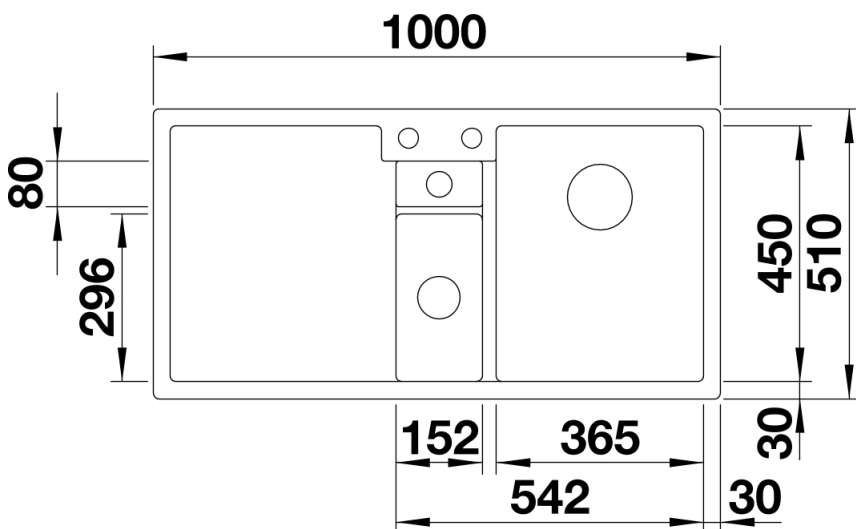

## Planning information

---

- Cut out size: 984 x 494 x R15
- Right hand bowl only

## Scope of supply

---

- Plastic sorting basket with lid in anthracite, Waste fitting with space-saving pipe, 3 ½" and 1 ½" InFino™ basket strainer, pop-up waste for the main bowl

## Details

---

Top view

Cut-out

Front view

Side view