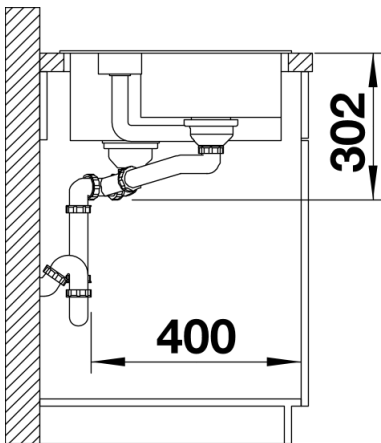

## Planning information

---

- Cut out size: 984 x 494 x R15
- Right hand bowl only

## Scope of supply

---

- Plastic sorting basket with lid in anthracite, Waste fitting with space-saving pipe, 3 ½" and 1 ½" InFino™ basket strainer, pop-up waste for the main bowl

## Details

---

Top view

Cut-out

Front view

Side view