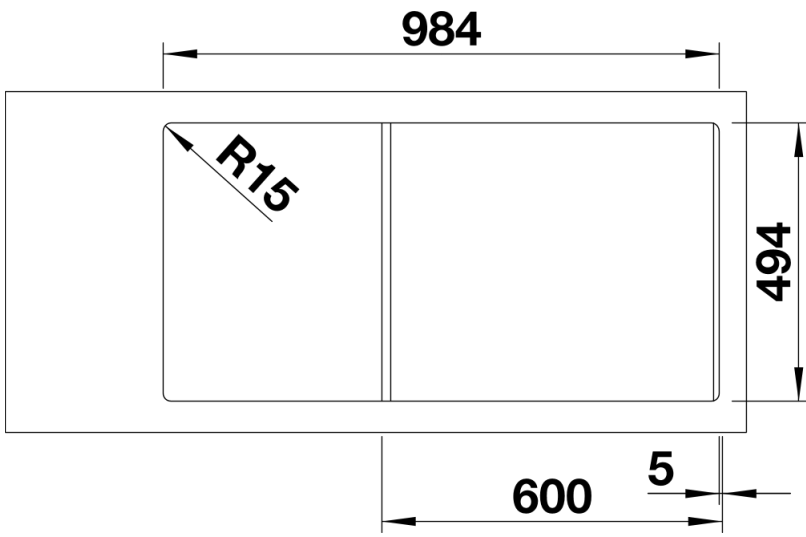

## Planning information

---

- Cut out size: 984 x 494 x R15
- Right hand bowl only

## Scope of supply

---

- Plastic sorting basket with lid in anthracite, Waste fitting with space-saving pipe, 3 ½" and 1 ½" InFino™ basket strainer, pop-up waste for the main bowl

## Details

---

Top view

Cut-out

Front view

Side view