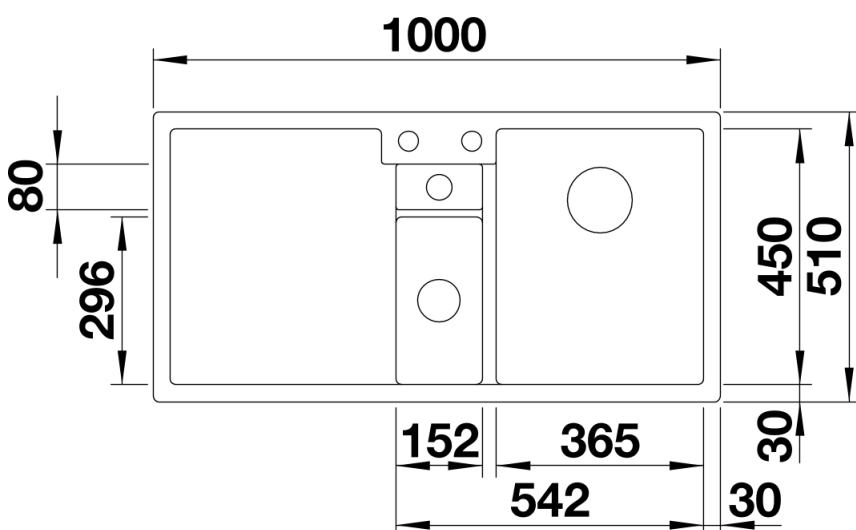

Colours

SILGRANIT® PuraDur® pearl grey

Available colours:

- white
- jasmine
- tartufo
- anthracite
- rock grey
- coffee
- alu metallic
- pearl grey
- black

Planning information

- Cut out size: 984 x 494 x R15
- Right hand bowl only

Scope of supply

- Plastic sorting basket with lid in anthracite, Waste fitting with space-saving pipe, 3 ½" and 1 ½" InFino™ basket strainer, pop-up waste for the main bowl

Details

Top view

Cut-out

Front view

Side view