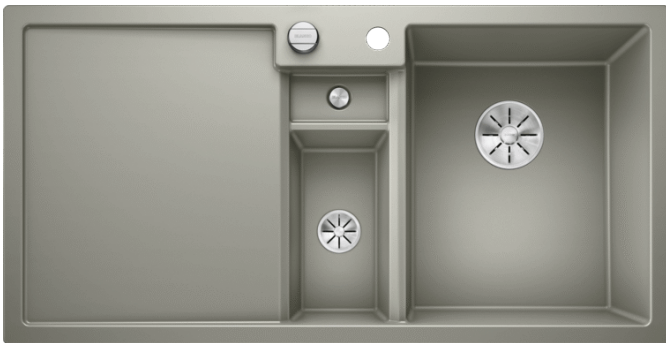

Product information sheet COLLECTIS 6 S

Item no. 523347

Benefits

- Innovative concept for the optimum organisation when preparing food
- Generous functional sink with a central sorting bowl
- Integrated sorting compartment for collecting cuttings, ideal for combining with BLANCO SELECT and BLANCO FLEXON II waste systems
- Modern design with clear lines and an elegant edge
- Additional practical outflow
- Optional accessory: solid maple chopping board for working directly into the sorting basket

Colours

SILGRANIT® PuraDur® pearl grey

Available colours:

- white
- jasmine
- tartufo
- anthracite
- rock grey
- coffee
- alu metallic
- pearl grey
- black

Planning information

- Cut out size: 984 x 494 x R15
- Right hand bowl only

Scope of supply

- Plastic sorting basket with lid in anthracite, Waste fitting with space-saving pipe, 3 ½" and 1 ½" InFino™ basket strainer, pop-up waste for the main bowl

Details

Top view

Cut-out

Front view

Side view