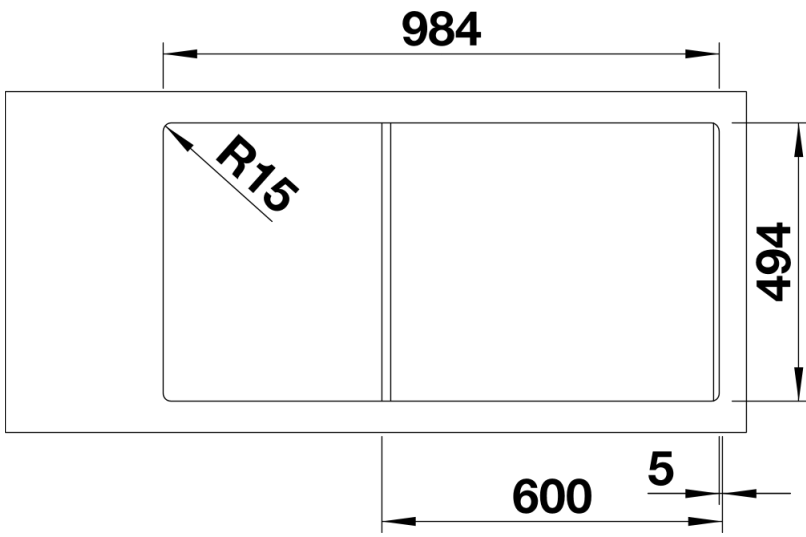

Colours

SILGRANIT® PuraDur® pearl grey

Available colours:

- white
- jasmine
- tartufo
- anthracite
- rock grey
- coffee
- alu metallic
- pearl grey
- black

Planning information

- Cut out size: 984 x 494 x R15
- Right hand bowl only

Scope of supply

- Plastic sorting basket with lid in anthracite, Waste fitting with space-saving pipe, 3 ½" and 1 ½" InFino™ basket strainer, pop-up waste for the main bowl

Details

Top view

Cut-out

Front view

Side view