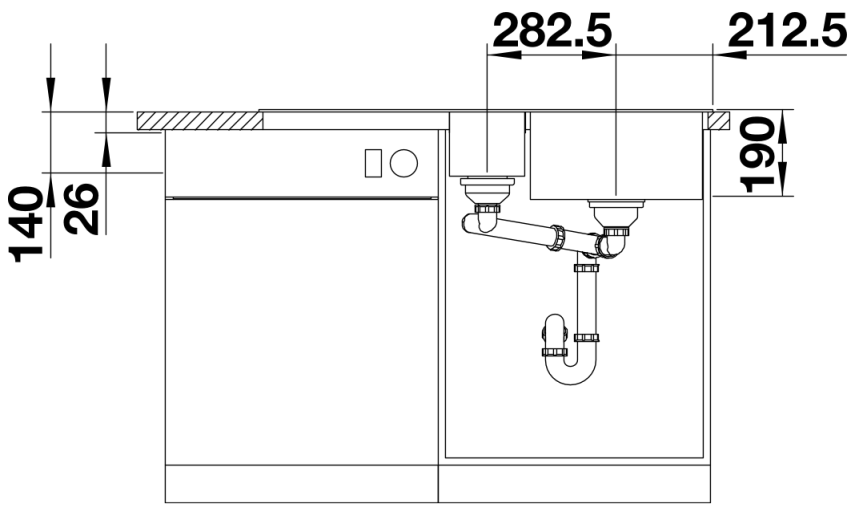

Colours

SILGRANIT® PuraDur® pearl grey

Available colours:

- white
- jasmine
- tartufo
- anthracite
- rock grey
- coffee
- alu metallic
- pearl grey
- black

Planning information

- Cut out size: 984 x 494 x R15
- Right hand bowl only

Scope of supply

- Plastic sorting basket with lid in anthracite, Waste fitting with space-saving pipe, 3 ½" and 1 ½" InFino™ basket strainer, pop-up waste for the main bowl

Details

Top view

Cut-out

Front view

Side view