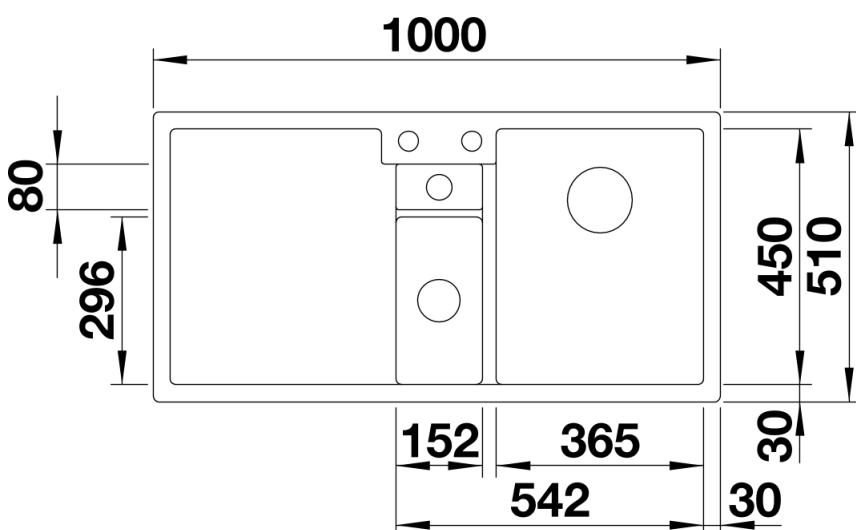

Colours

SILGRANIT® PuraDur® alu metallic

Available colours:

- white
- jasmine
- tartufo
- anthracite
- rock grey
- coffee
- alu metallic
- pearl grey
- black

Planning information

- Cut out size: 984 x 494 x R15
- Right hand bowl only

Scope of supply

- Plastic sorting basket with lid in anthracite, Waste fitting with space-saving pipe, 3 ½" and 1 ½" InFino™ basket strainer, pop-up waste for the main bowl

Details

Top view

Cut-out

Front view

Side view