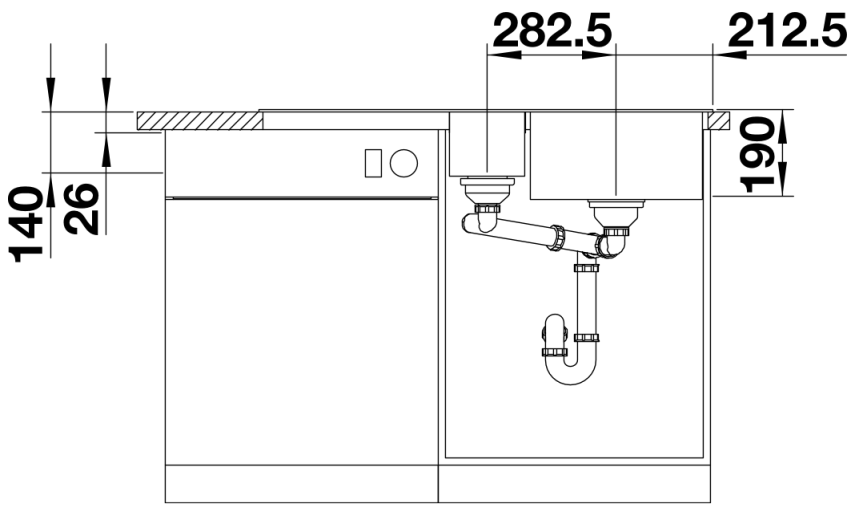

Colours

SILGRANIT® PuraDur® alu metallic

Available colours:

- white
- jasmine
- tartufo
- anthracite
- rock grey
- coffee
- alu metallic
- pearl grey
- black

Planning information

- Cut out size: 984 x 494 x R15
- Right hand bowl only

Scope of supply

- Plastic sorting basket with lid in anthracite, Waste fitting with space-saving pipe, 3 ½" and 1 ½" InFino™ basket strainer, pop-up waste for the main bowl

Details

Top view

Cut-out

Front view

Side view