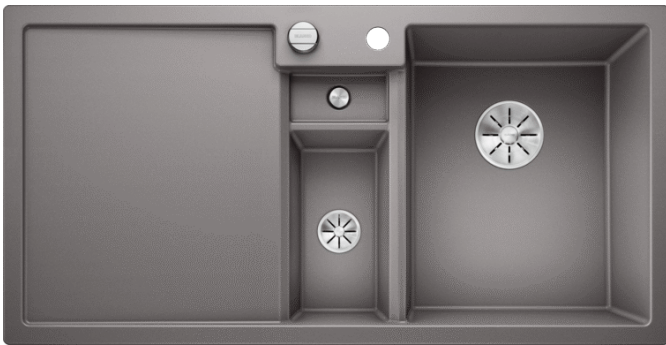

Product information sheet COLLECTIS 6 S

Item no. 523346

Benefits

- Innovative concept for the optimum organisation when preparing food
- Generous functional sink with a central sorting bowl
- Integrated sorting compartment for collecting cuttings, ideal for combining with BLANCO SELECT and BLANCO FLEXON II waste systems
- Modern design with clear lines and an elegant edge
- Additional practical outflow
- Optional accessory: solid maple chopping board for working directly into the sorting basket

Colours

SILGRANIT® PuraDur® alu metallic

Available colours:

- white
- jasmine
- tartufo
- anthracite
- rock grey
- coffee
- alu metallic
- pearl grey
- black

Planning information

- Cut out size: 984 x 494 x R15
- Right hand bowl only

Scope of supply

- Plastic sorting basket with lid in anthracite, Waste fitting with space-saving pipe, 3 ½" and 1 ½" InFino™ basket strainer, pop-up waste for the main bowl

Details

Top view

Cut-out

Front view