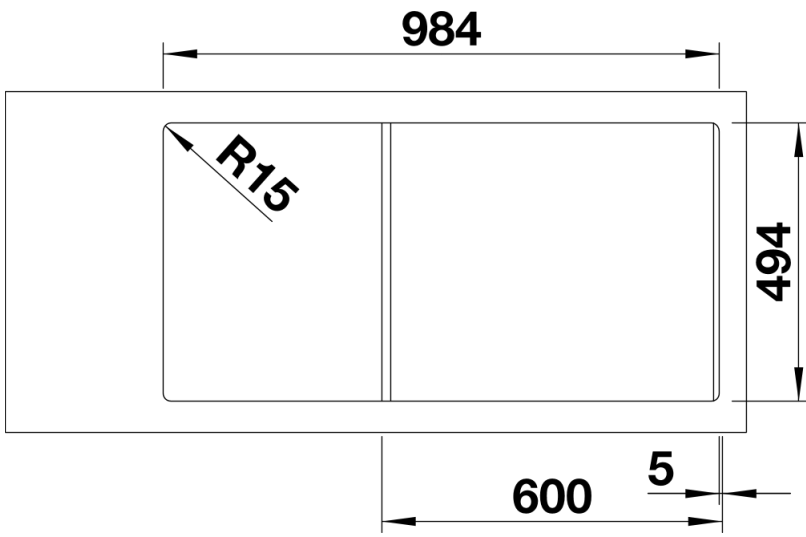

Colours

SILGRANIT® PuraDur® alu metallic

Available colours:

- white
- jasmine
- tartufo
- anthracite
- rock grey
- coffee
- alu metallic
- pearl grey
- black

Planning information

- Cut out size: 984 x 494 x R15
- Right hand bowl only

Scope of supply

- Plastic sorting basket with lid in anthracite, Waste fitting with space-saving pipe, 3 ½" and 1 ½" InFino™ basket strainer, pop-up waste for the main bowl

Details

Top view

Cut-out

Front view

Side view