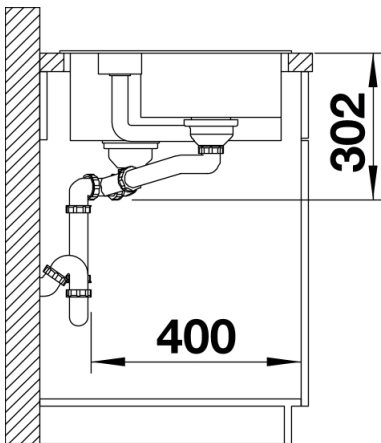

Colours

SILGRANIT® PuraDur® alu metallic

Available colours:

- white
- jasmine
- tartufo
- anthracite
- rock grey
- coffee
- alu metallic
- pearl grey
- black

Planning information

- Cut out size: 984 x 494 x R15
- Right hand bowl only

Scope of supply

- Plastic sorting basket with lid in anthracite, Waste fitting with space-saving pipe, 3 ½" and 1 ½" InFino™ basket strainer, pop-up waste for the main bowl

Details

Top view

Cut-out

Front view

Side view