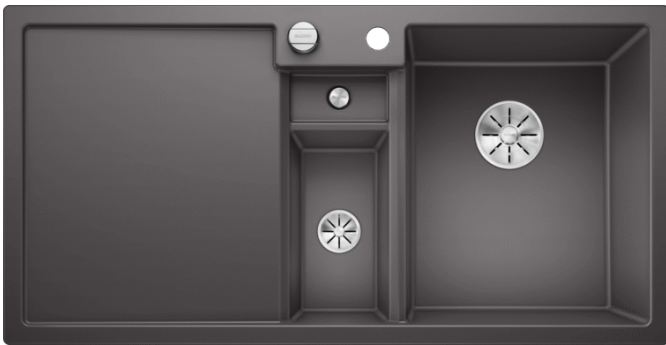

Product information sheet COLLECTIS 6 S

Item no. 523345

Benefits

- Innovative concept for the optimum organisation when preparing food
- Generous functional sink with a central sorting bowl
- Integrated sorting compartment for collecting cuttings, ideal for combining with BLANCO SELECT and BLANCO FLEXON II waste systems
- Modern design with clear lines and an elegant edge
- Additional practical outflow
- Optional accessory: solid maple chopping board for working directly into the sorting basket

Colours

SILGRANIT® PuraDur® rock grey

Available colours:

- white
- jasmine
- tartufo
- anthracite
- rock grey
- coffee
- alu metallic
- pearl grey
- black

Planning information

- Cut out size: 984 x 494 x R15
- Right hand bowl only

Scope of supply

- Plastic sorting basket with lid in anthracite, Waste fitting with space-saving pipe, 3 ½" and 1 ½" InFino™ basket strainer, pop-up waste for the main bowl

Details

Top view

Cut-out

Front view

Side view