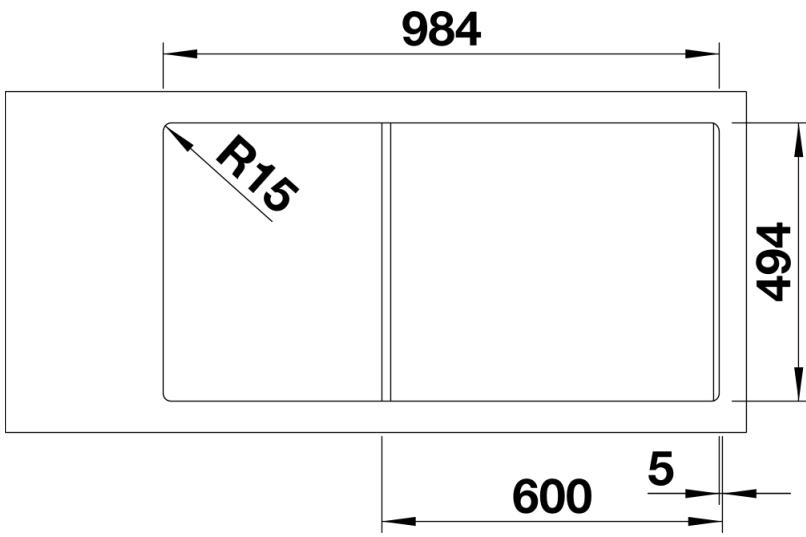

Colours

SILGRANIT® PuraDur® rock grey

Available colours:

- white
- jasmine
- tartufo
- anthracite
- rock grey
- coffee
- alu metallic
- pearl grey
- black

Planning information

- Cut out size: 984 x 494 x R15
- Right hand bowl only

Scope of supply

- Plastic sorting basket with lid in anthracite, Waste fitting with space-saving pipe, 3 ½" and 1 ½" InFino™ basket strainer, pop-up waste for the main bowl

Details

Top view

Cut-out

Front view

Side view