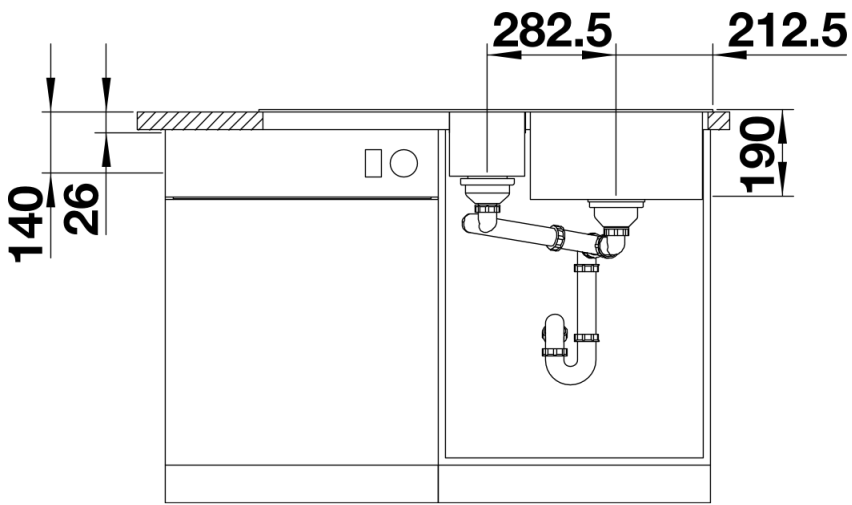

Colours

SILGRANIT® PuraDur® rock grey

Available colours:

- white
- jasmine
- tartufo
- anthracite
- rock grey
- coffee
- alu metallic
- pearl grey
- black

Planning information

- Cut out size: 984 x 494 x R15
- Right hand bowl only

Scope of supply

- Plastic sorting basket with lid in anthracite, Waste fitting with space-saving pipe, 3 ½" and 1 ½" InFino™ basket strainer, pop-up waste for the main bowl

Details

Top view

Cut-out

Front view

Side view