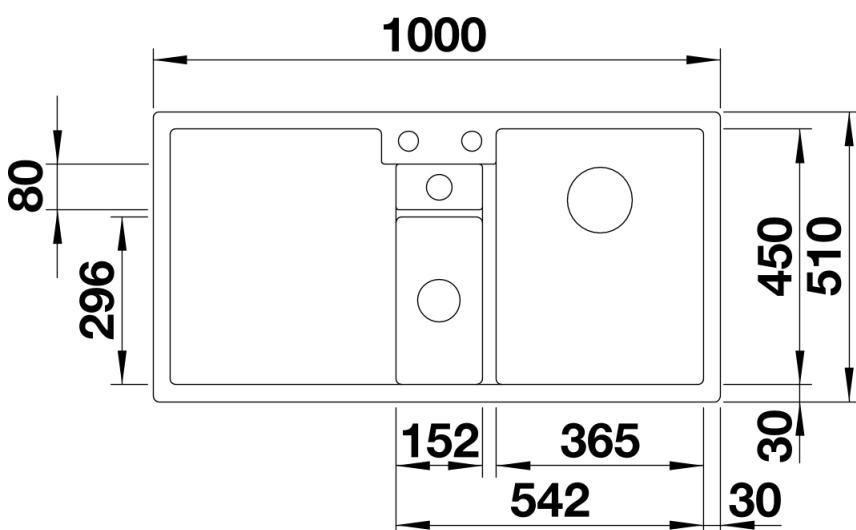

Colours

SILGRANIT® PuraDur® rock grey

Available colours:

- white
- jasmine
- tartufo
- anthracite
- rock grey
- coffee
- alu metallic
- pearl grey
- black

Planning information

- Cut out size: 984 x 494 x R15
- Right hand bowl only

Scope of supply

- Plastic sorting basket with lid in anthracite, Waste fitting with space-saving pipe, 3 ½" and 1 ½" InFino™ basket strainer, pop-up waste for the main bowl

Details

Top view

Cut-out

Front view

Side view