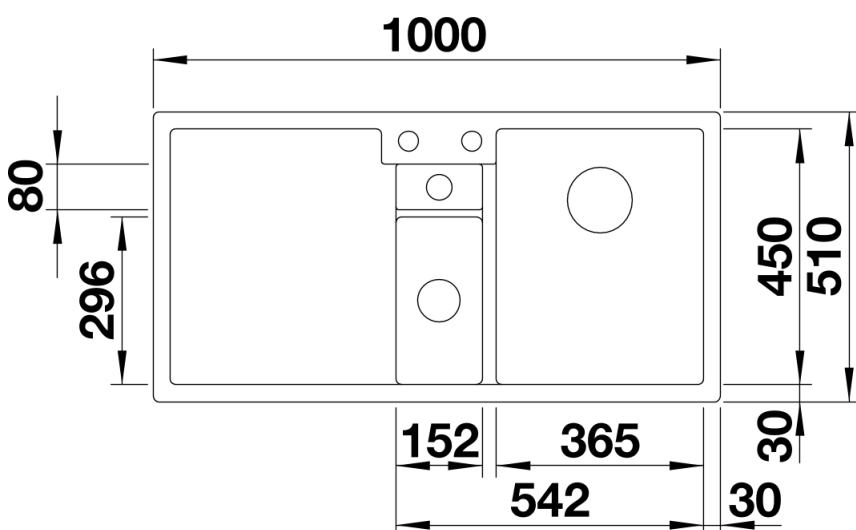

Colours

SILGRANIT® PuraDur® anthracite

Available colours:

- white
- jasmine
- tartufo
- anthracite
- rock grey
- coffee
- alu metallic
- pearl grey
- black

Planning information

- Cut out size: 984 x 494 x R15
- Right hand bowl only

Scope of supply

- Plastic sorting basket with lid in anthracite, Waste fitting with space-saving pipe, 3 ½" and 1 ½" InFino™ basket strainer, pop-up waste for the main bowl

Details

Top view

Cut-out

Front view

Side view