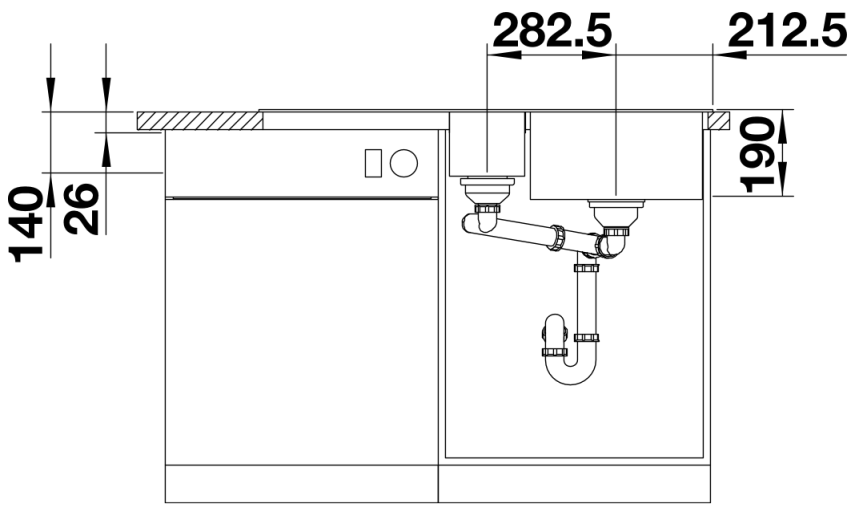

Colours

SILGRANIT® PuraDur® anthracite

Available colours:

- white
- jasmine
- tartufo
- anthracite
- rock grey
- coffee
- alu metallic
- pearl grey
- black

Planning information

- Cut out size: 984 x 494 x R15
- Right hand bowl only

Scope of supply

- Plastic sorting basket with lid in anthracite, Waste fitting with space-saving pipe, 3 ½" and 1 ½" InFino™ basket strainer, pop-up waste for the main bowl

Details

Top view

Cut-out

Front view

Side view