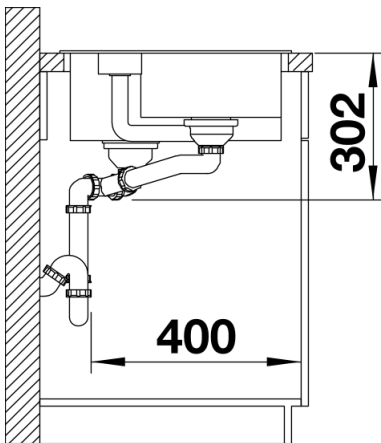

Colours

SILGRANIT® PuraDur® anthracite

Available colours:

- white
- jasmine
- tartufo
- anthracite
- rock grey
- coffee
- alu metallic
- pearl grey
- black

Planning information

- Cut out size: 984 x 494 x R15
- Right hand bowl only

Scope of supply

- Plastic sorting basket with lid in anthracite, Waste fitting with space-saving pipe, 3 ½" and 1 ½" InFino™ basket strainer, pop-up waste for the main bowl

Details

Top view

Cut-out

Front view

Side view