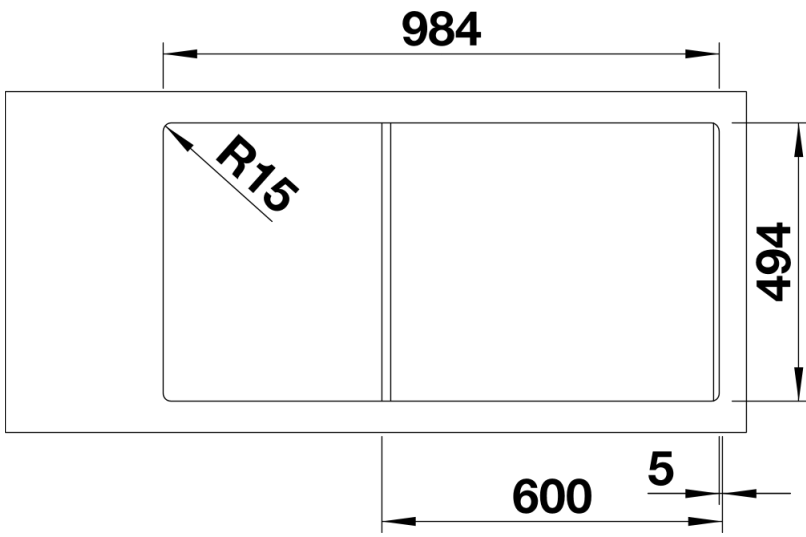

Colours

SILGRANIT® PuraDur® anthracite

Available colours:

- white
- jasmine
- tartufo
- anthracite
- rock grey
- coffee
- alu metallic
- pearl grey
- black

Planning information

- Cut out size: 984 x 494 x R15
- Right hand bowl only

Scope of supply

- Plastic sorting basket with lid in anthracite, Waste fitting with space-saving pipe, 3 ½" and 1 ½" InFino™ basket strainer, pop-up waste for the main bowl

Details

Top view

Cut-out

Front view

Side view