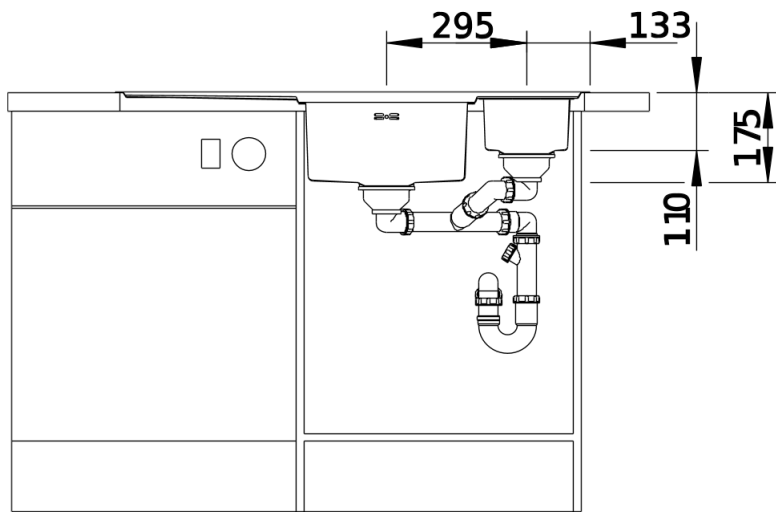

Scope of supply

- movable safety glass cutting board, multifunction colander in stainless steel (adequate for main bowl) waste kit with space-saving pipe, 2 x 3 1/2" InFino basket strainer with drain remote control (rotary switch) for the main bowl

234047 - Glass cutting board white

224787 - Multifunctional colander

Details

Top view

Cut-out

Front view

Side view