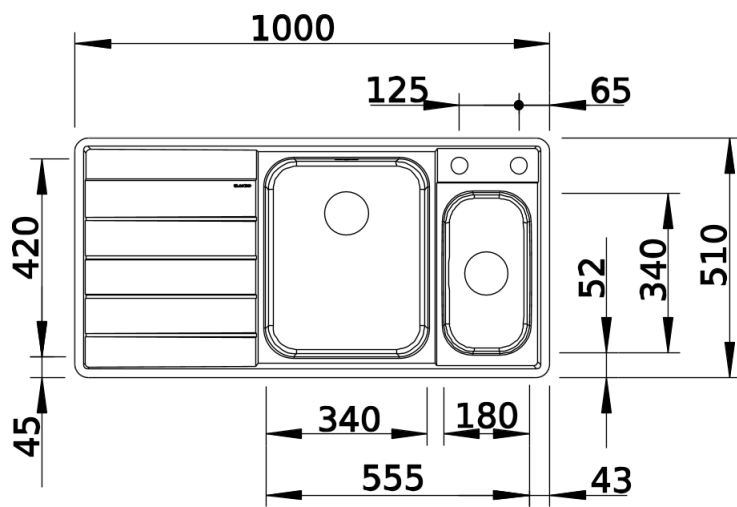

Scope of supply

- movable safety glass cutting board, multifunction colander in stainless steel (adequate for main bowl) waste kit with space-saving pipe, 2 x 3 1/2" InFino basket strainer with drain remote control (rotary switch) for the main bowl

234047 - Glass cutting board white

224787 - Multifunctional colander

Details

Top view