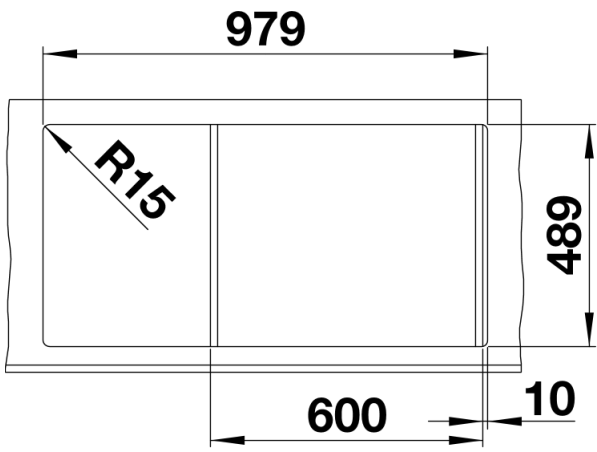

234047 - Glass cutting board white

224787 - Multifunctional colander

Details

Top view

Cut-out

Front view

Side view