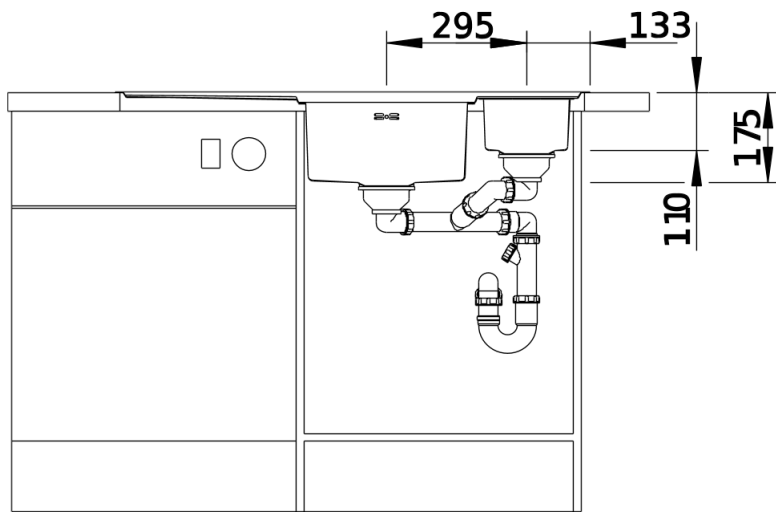

## Scope of supply

---

- movable safety glass cutting board, multifunction colander in stainless steel (adequate for main bowl) waste kit with space-saving pipe, 2 x 3 1/2" InFino basket strainer with drain remote control (rotary switch) for the main bowl

## Details

---

Top view

Cut-out

Front view

Side view