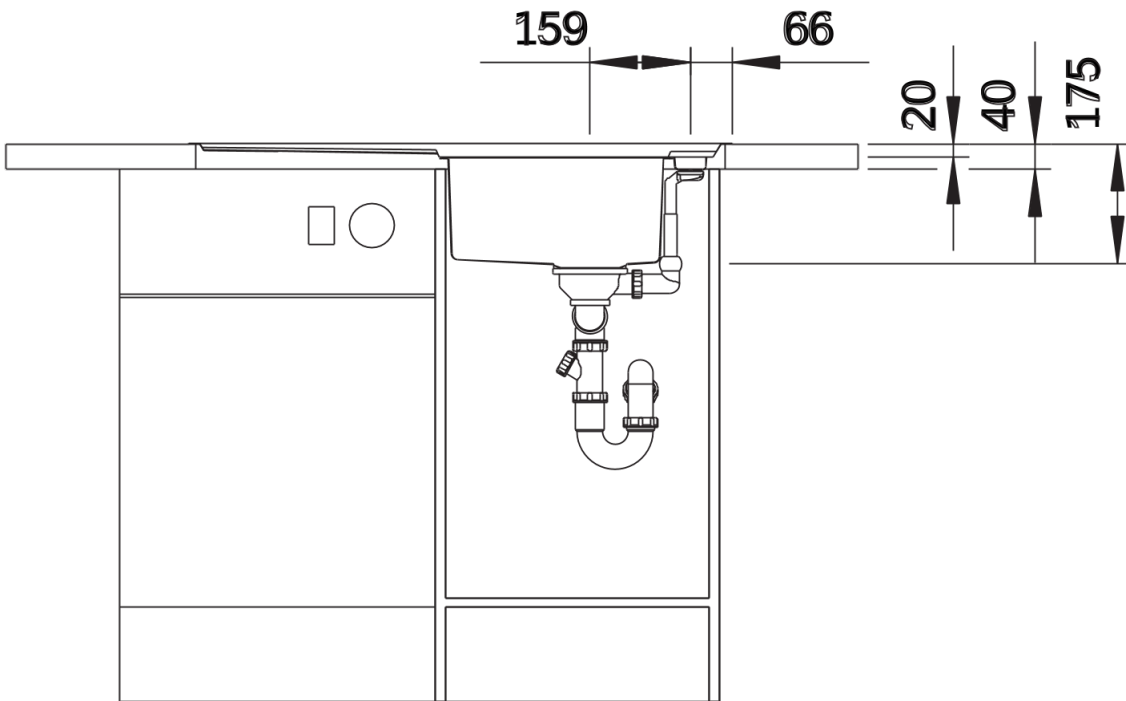

## Scope of supply

---

- movable safety glas cutting board, waste kit with space-saving pipe, 3 ½" InFino basket strainer with drain remote control (rotary switch)

234047 - Glass cutting board white

## Details

---

Top view

Cut-out

Front view

Side view