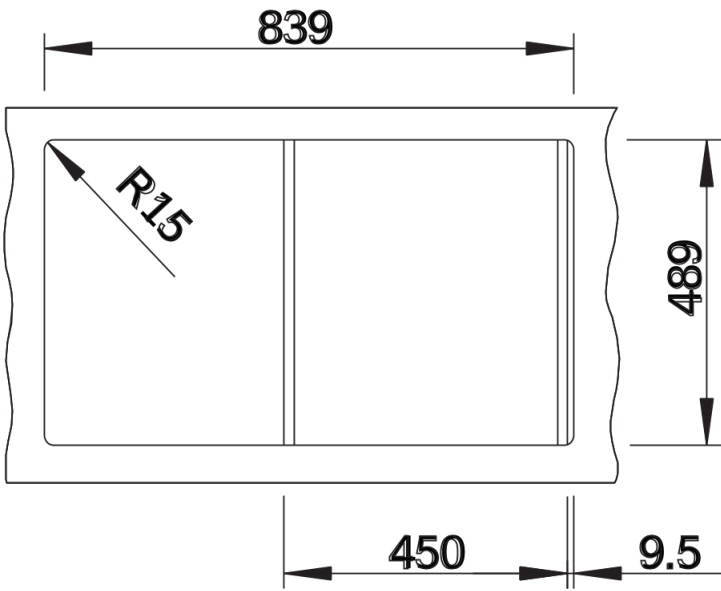

## Scope of supply

---

- movable safety glas cutting board, waste kit with space-saving pipe, 3 ½" InFino basket strainer with drain remote control (rotary switch)

234047 - Glass cutting board white

## Details

---

Top view

Cut-out

Front view

Side view