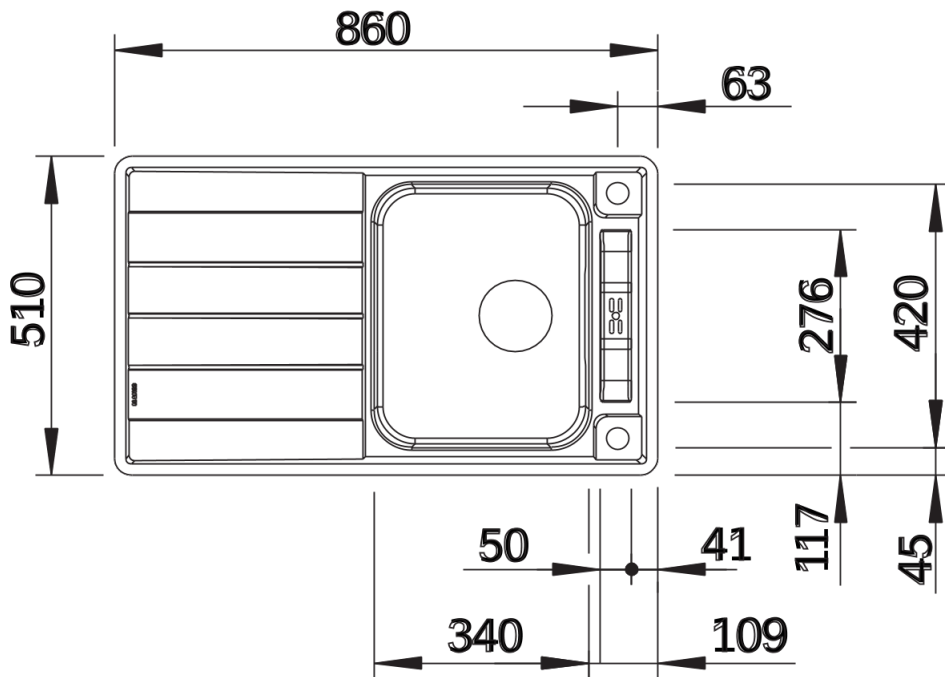

## Scope of supply

---

- movable safety glas cutting board, waste kit with space-saving pipe, 3 ½" InFino basket strainer with drain remote control (rotary switch)

234047 - Glass cutting board white

## Details

---

Top view

Cut-out

Front view

Side view