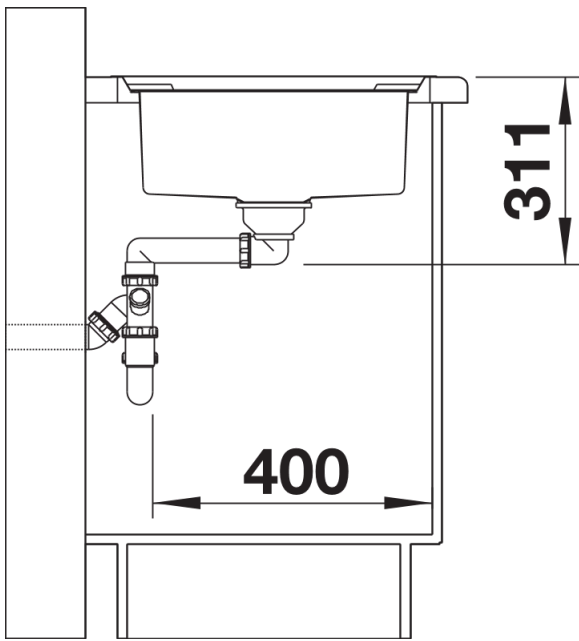

## Scope of supply

---

- movable safety glas cutting board, waste kit with space-saving pipe, 3 ½" InFino basket strainer with drain remote control (rotary switch)

234047 - Glass cutting board white

## Details

---

Top view

Cut-out

Front view

Side view