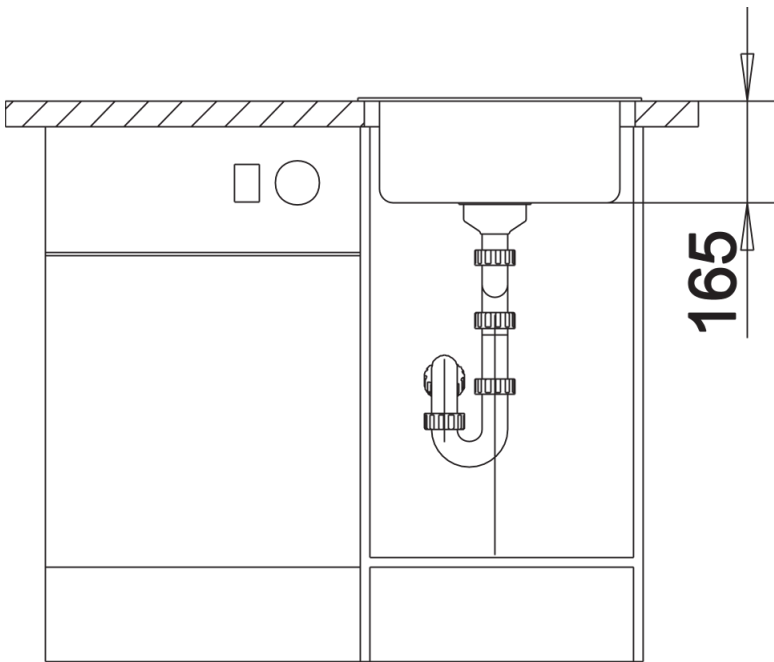

## Planning information

---

- Cut out size: Diameter 430

## Scope of supply

---

- Waste fitting with space-saving pipe, 3 1/2" basket strainer

## Details

---

Top view

Cut-out

Front view

Side view