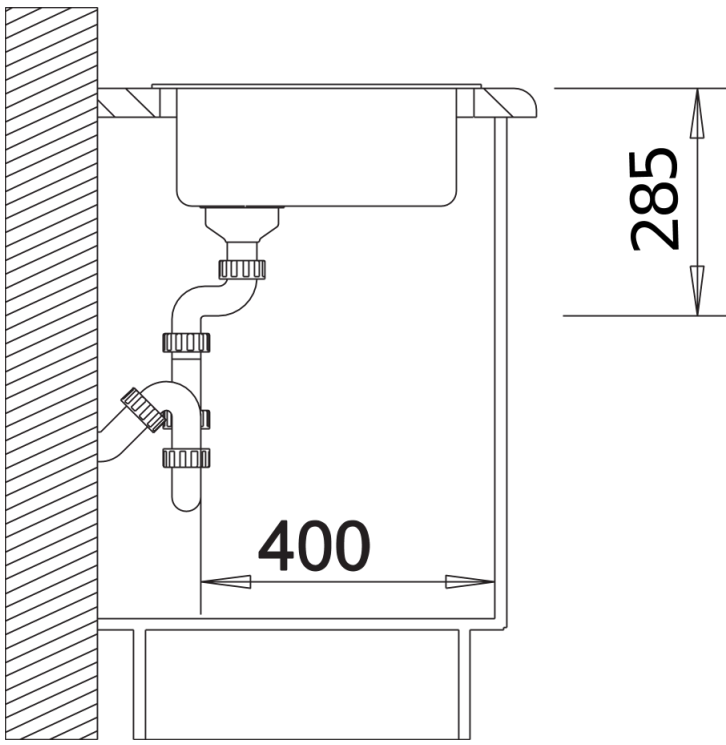

## Planning information

---

- Cut out size: Diameter 430

## Scope of supply

---

- Waste fitting with space-saving pipe, 3 1/2" basket strainer

## Details

---

Top view

Cut-out

Front view

Side view