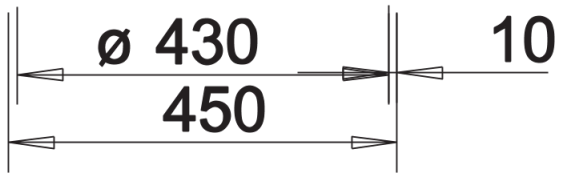

## Planning information

---

- Cut out size: Diameter 430

## Scope of supply

---

- Waste fitting with space-saving pipe, 3 1/2" basket strainer

## Details

---

Top view

Cut-out

Front view

Side view