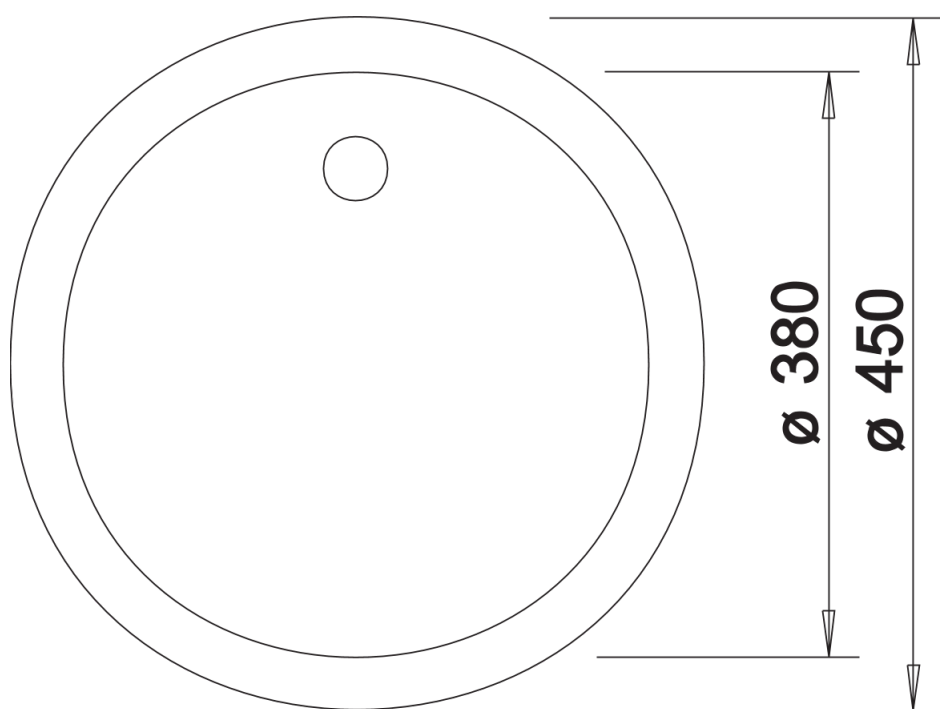

## Planning information

---

- Cut out size: Diameter 430

## Scope of supply

---

- Waste fitting with space-saving pipe, 3 1/2" basket strainer

## Details

---

Top view

Cut-out

Front view

Side view