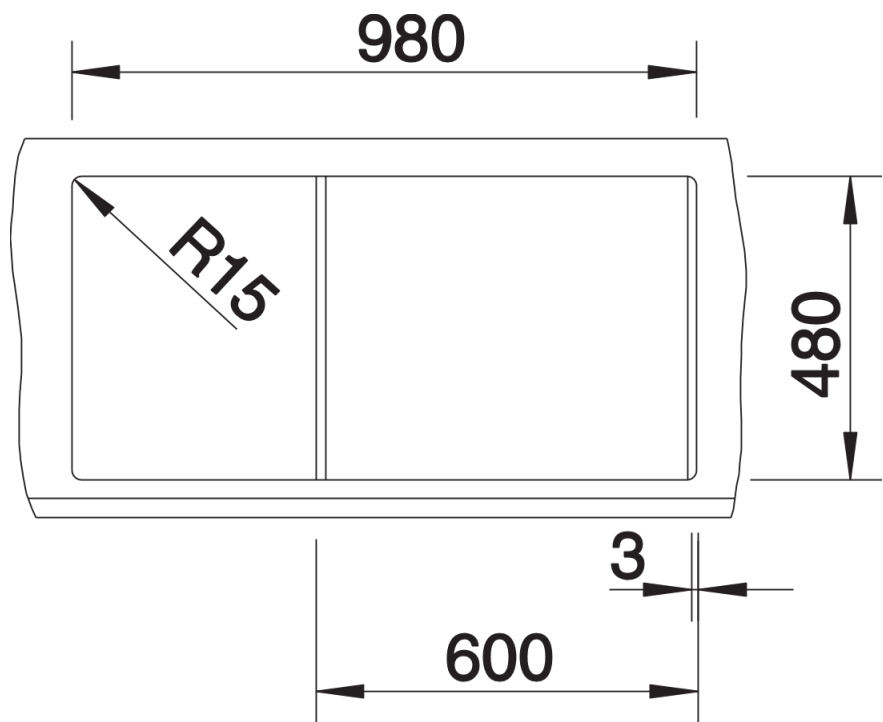

Product information sheet METRA 6 S

Item no. 520577

Benefits

- Young, straight-lined design
- The unsurpassed capacity of the bowl provides even more room to do the washing up
- The additional bowl provides a high degree of comfort
- Spacious draining area provides a high degree of comfort
- Aesthetic low-profile rim design
- Can be installed reversibly and also as under mount sink

Colours

SILGRANIT® PuraDur® pearl grey

Available colours:

- white
- jasmine
- anthracite
- alu metallic
- coffee
- tartufo
- rock grey
- pearl grey
- black

Planning information

- Cut out size: 980 x 480 x R15
- Universal handing

Scope of supply

- stainless steel colander, Waste fitting with space-saving pipe, two 3 1/2" basket strainers, pop-up waste for main bowl

Details

Top view

Cut-out

Front view

Side view