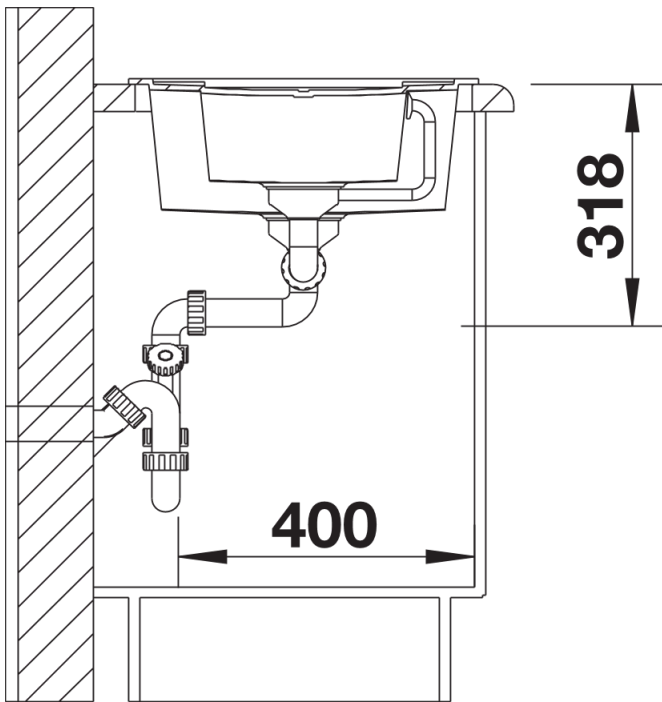

Product information sheet METRA 6 S

Item no. 520577

Benefits

- Young, straight-lined design
- The unsurpassed capacity of the bowl provides even more room to do the washing up
- The additional bowl provides a high degree of comfort
- Spacious draining area provides a high degree of comfort
- Aesthetic low-profile rim design
- Can be installed reversibly and also as under mount sink

Scope of supply

- stainless steel colander, Waste fitting with space-saving pipe, two 3 1/2" basket strainers, pop-up waste for main bowl

Details

Top view

Cut-out

Front view

Side view