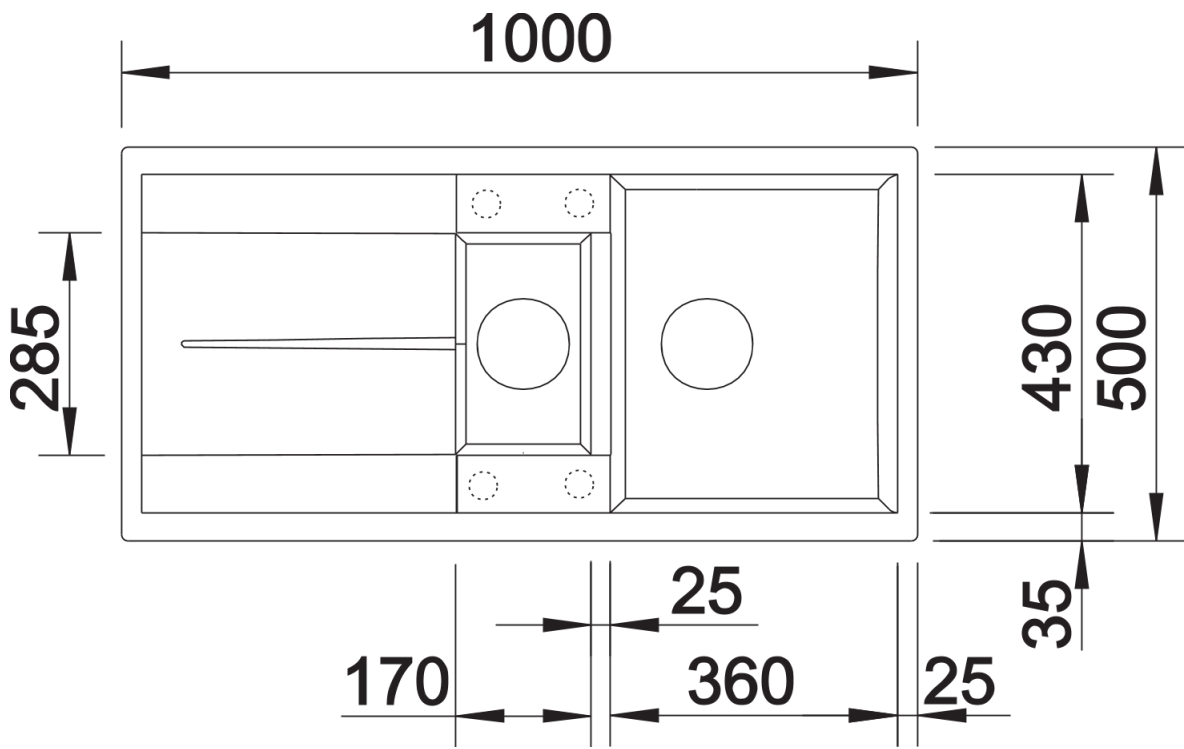

Product information sheet METRA 6 S

Item no. 520577

Benefits

- Young, straight-lined design
- The unsurpassed capacity of the bowl provides even more room to do the washing up
- The additional bowl provides a high degree of comfort
- Spacious draining area provides a high degree of comfort
- Aesthetic low-profile rim design
- Can be installed reversibly and also as under mount sink

Colours

SILGRANIT® PuraDur® pearl grey

Available colours:

- white
- jasmine
- anthracite
- alu metallic
- coffee
- tartufo
- rock grey
- pearl grey
- black

Planning information

- Cut out size: 980 x 480 x R15
- Universal handing

Scope of supply

- stainless steel colander, Waste fitting with space-saving pipe, two 3 1/2" basket strainers, pop-up waste for main bowl

Details

Top view

Cut-out

Front view

Side view