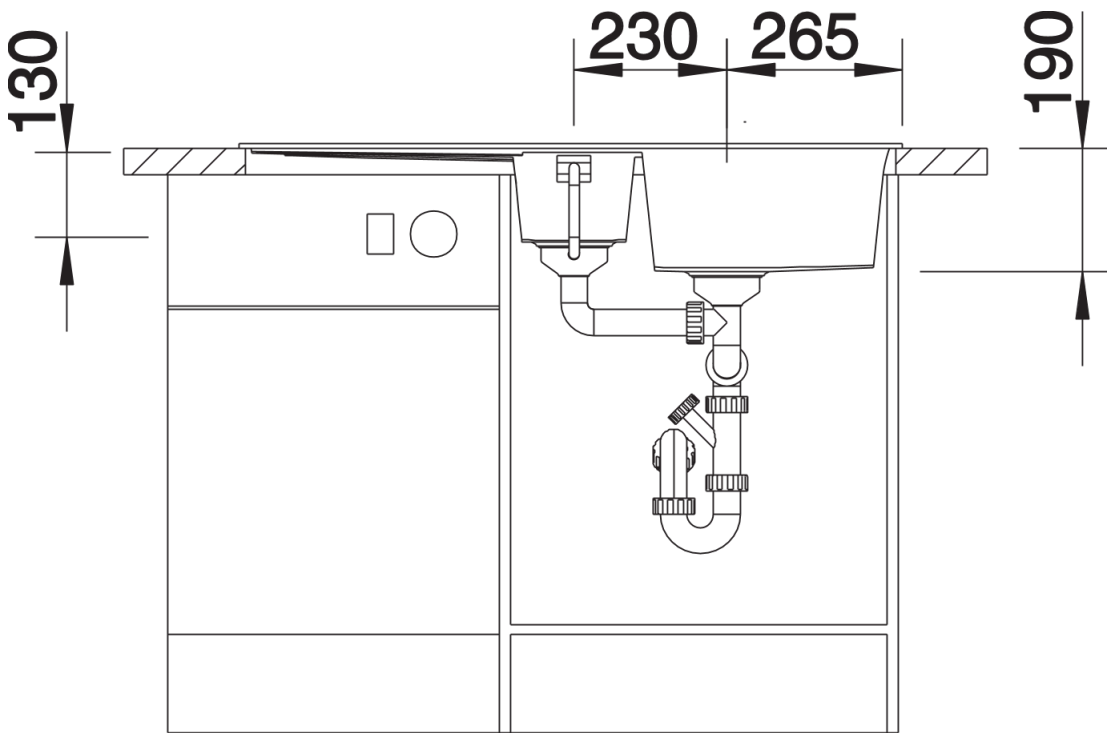

Product information sheet METRA 6 S

Item no. 520577

Benefits

- Young, straight-lined design
- The unsurpassed capacity of the bowl provides even more room to do the washing up
- The additional bowl provides a high degree of comfort
- Spacious draining area provides a high degree of comfort
- Aesthetic low-profile rim design
- Can be installed reversibly and also as under mount sink

Colours

SILGRANIT® PuraDur® pearl grey

Available colours:

- white
- jasmine
- anthracite
- alu metallic
- coffee
- tartufo
- rock grey
- pearl grey
- black

Planning information

- Cut out size: 980 x 480 x R15
- Universal handing

Scope of supply

- stainless steel colander, Waste fitting with space-saving pipe, two 3 1/2" basket strainers, pop-up waste for main bowl

Details

Top view

Cut-out

Front view

Side view