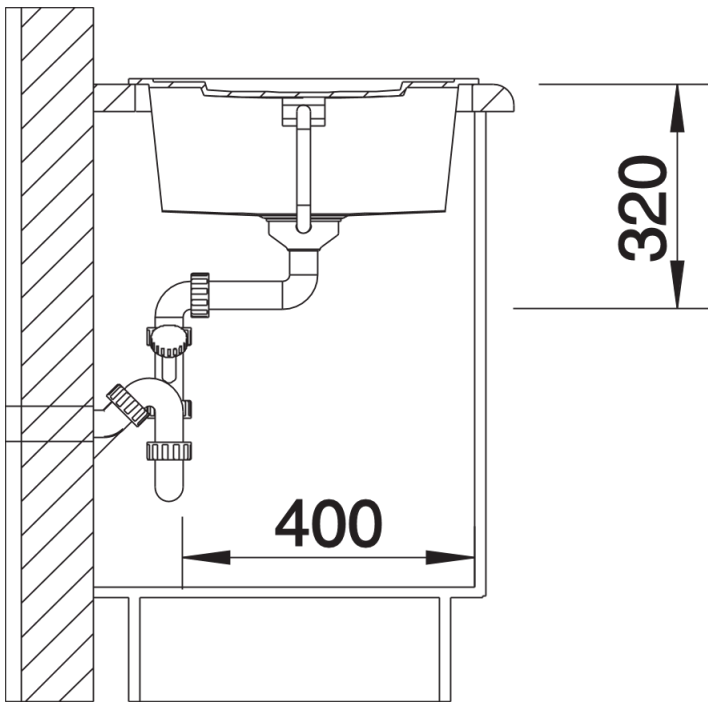

Product information sheet METRA 5 S

Item no. 520571

Benefits

- Young, straight-lined design
- The particularly spacious bowl provides an unsurpassed amount of room
- Spacious draining area provides a high degree of comfort
- Aesthetic low profile rim design

Colours

SILGRANIT® PuraDur® pearl grey

Available colours:

alu metallic
white
jasmine
anthracite
coffee
tartufo
rock grey
pearl grey
black

Planning information

- Cut out size: 840 x 480 x R15
- Universal handing

Scope of supply

- Waste fitting with space-saving pipe, 3 1/2" pop-up waste

Details

Top view

Cut-out

Front view

Side view