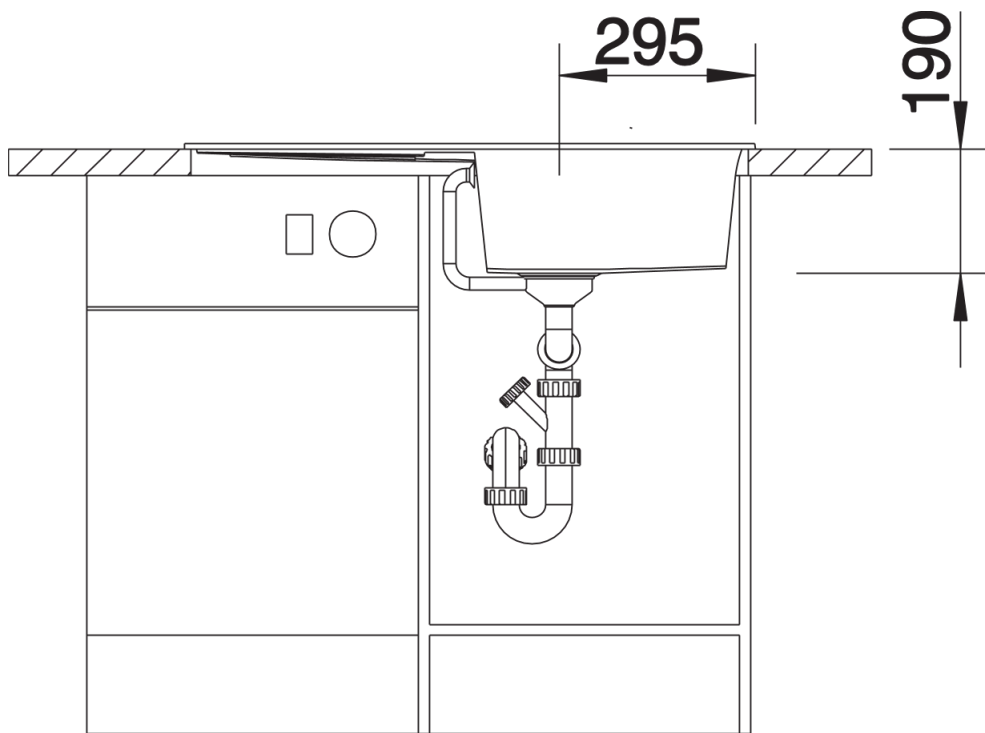

Product information sheet METRA 5 S

Item no. 520571

Benefits

- Young, straight-lined design
- The particularly spacious bowl provides an unsurpassed amount of room
- Spacious draining area provides a high degree of comfort
- Aesthetic low profile rim design

Colours

SILGRANIT® PuraDur® pearl grey

Available colours:

alu metallic
white
jasmine
anthracite
coffee
tartufo
rock grey
pearl grey
black

Planning information

- Cut out size: 840 x 480 x R15
- Universal handing

Scope of supply

- Waste fitting with space-saving pipe, 3 1/2" pop-up waste

Details

Top view

Cut-out

Front view

Side view