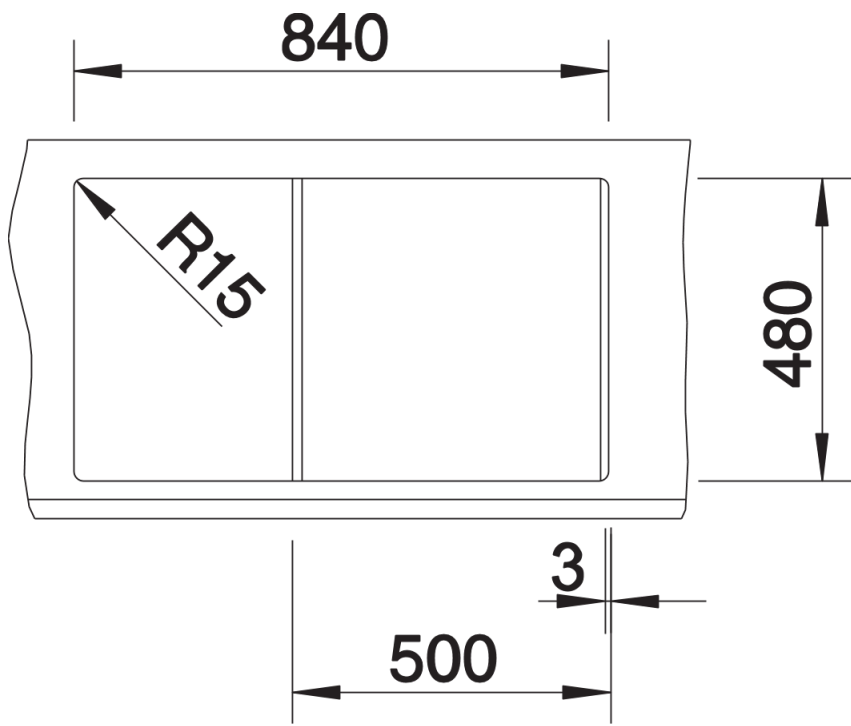

Product information sheet METRA 5 S

Item no. 520571

Benefits

- Young, straight-lined design
- The particularly spacious bowl provides an unsurpassed amount of room
- Spacious draining area provides a high degree of comfort
- Aesthetic low profile rim design

Colours

SILGRANIT® PuraDur® pearl grey

Available colours:

alu metallic
white
jasmine
anthracite
coffee
tartufo
rock grey
pearl grey
black

Planning information

- Cut out size: 840 x 480 x R15
- Universal handing

Scope of supply

- Waste fitting with space-saving pipe, 3 1/2" pop-up waste

Details

Top view

Cut-out

Front view

Side view