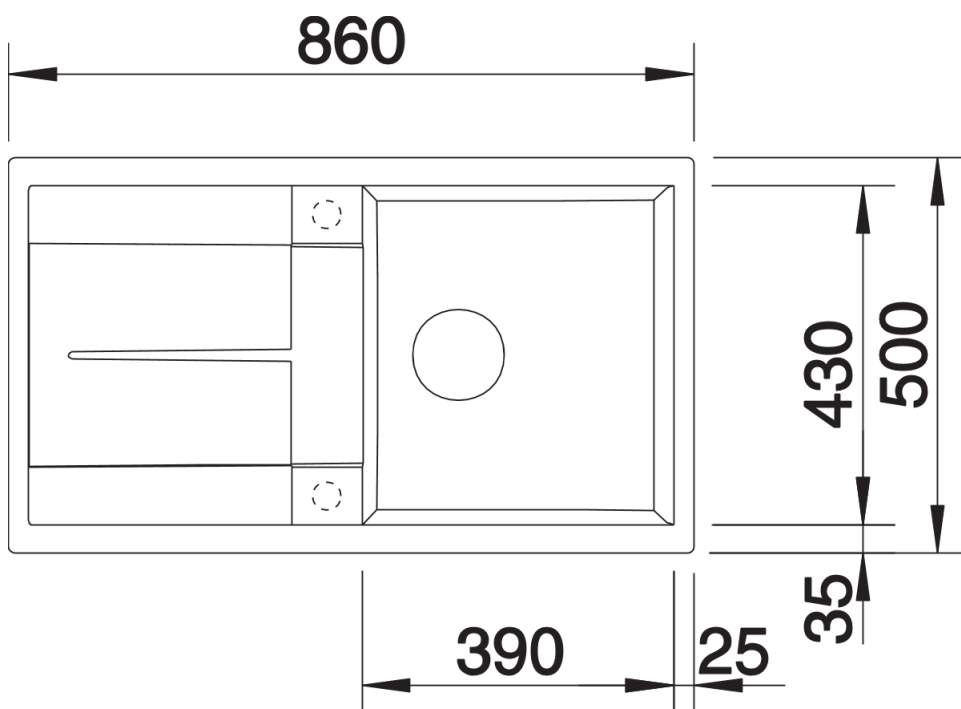

Product information sheet METRA 5 S

Item no. 520571

Benefits

- Young, straight-lined design
- The particularly spacious bowl provides an unsurpassed amount of room
- Spacious draining area provides a high degree of comfort
- Aesthetic low profile rim design

Colours

SILGRANIT® PuraDur® pearl grey

Available colours:

alu metallic
white
jasmine
anthracite
coffee
tartufo
rock grey
pearl grey
black

Planning information

- Cut out size: 840 x 480 x R15
- Universal handing

Scope of supply

- Waste fitting with space-saving pipe, 3 1/2" pop-up waste

Details

Top view

Cut-out

Front view

Side view