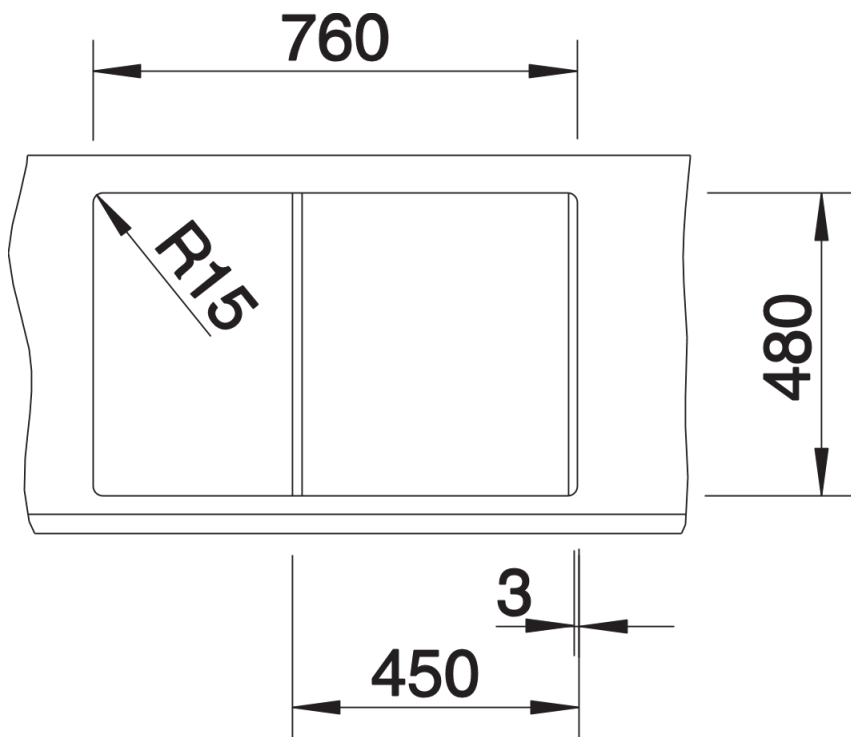

Product information sheet METRA 45 S

Item no. 520566

Benefits

- Modern, straight-lined design
- The spacious bowl provides an excellent amount of room
- Separate drain provides a high degree of convenience
- Aesthetic low-profile rim design
- Can be installed either way round and also as under mount sink

Colours

Available colours:

- alu metallic
- white
- jasmine
- anthracite
- coffee
- tartufo
- rock grey
- pearl grey
- black

SILGRANIT® PuraDur® pearl grey

Planning information

- Cut out size: 760 x 480 x R15
- Universal handing

Scope of supply

- Waste fitting with space-saving pipe, 3 1/2" pop-up waste

Details

Top view

Cut-out

Front view

Side view