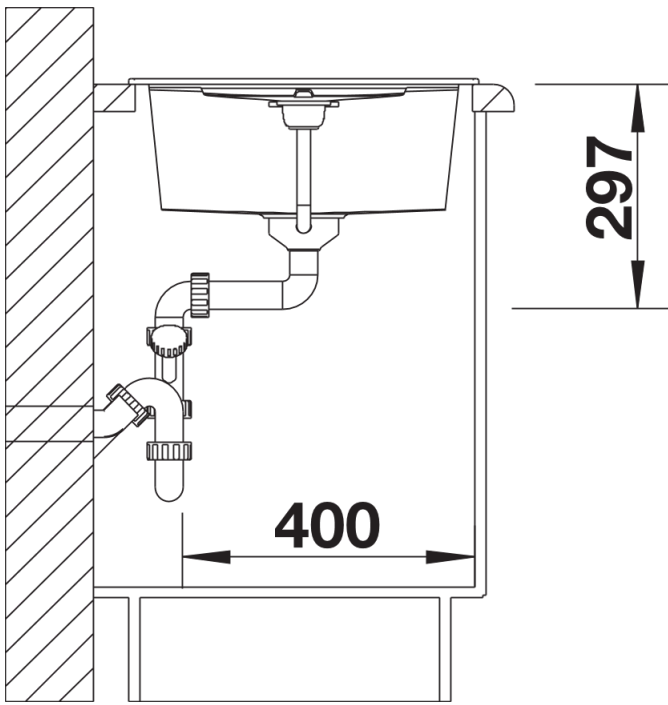

Product information sheet METRA 45 S

Item no. 520566

Benefits

- Modern, straight-lined design
- The spacious bowl provides an excellent amount of room
- Separate drain provides a high degree of convenience
- Aesthetic low-profile rim design
- Can be installed either way round and also as under mount sink

Colours

Available colours:

- alu metallic
- white
- jasmine
- anthracite
- coffee
- tartufo
- rock grey
- pearl grey
- black

SILGRANIT® PuraDur® pearl grey

Planning information

- Cut out size: 760 x 480 x R15
- Universal handing

Scope of supply

- Waste fitting with space-saving pipe, 3 1/2" pop-up waste

Details

Top view

Cut-out

Front view

Side view