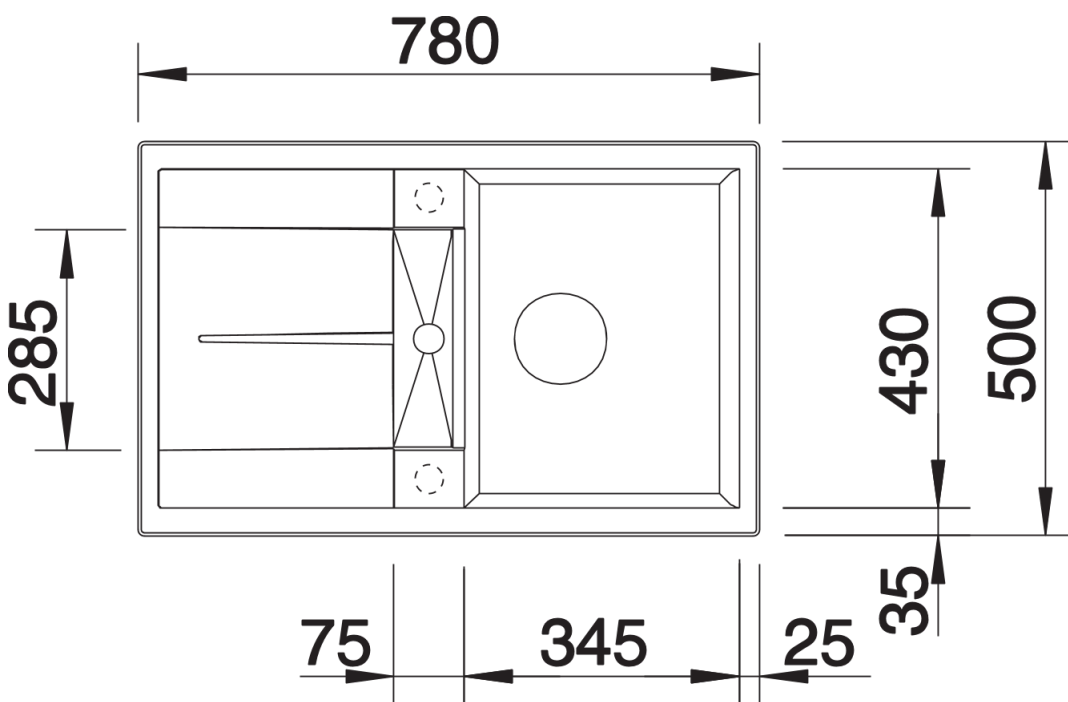

Product information sheet METRA 45 S

Item no. 520566

Benefits

- Modern, straight-lined design
- The spacious bowl provides an excellent amount of room
- Separate drain provides a high degree of convenience
- Aesthetic low-profile rim design
- Can be installed either way round and also as under mount sink

Colours

Available colours:

- alu metallic
- white
- jasmine
- anthracite
- coffee
- tartufo
- rock grey
- pearl grey
- black

SILGRANIT® PuraDur® pearl grey

Planning information

- Cut out size: 760 x 480 x R15
- Universal handing

Scope of supply

- Waste fitting with space-saving pipe, 3 1/2" pop-up waste

Details

Top view

Cut-out

Front view

Side view