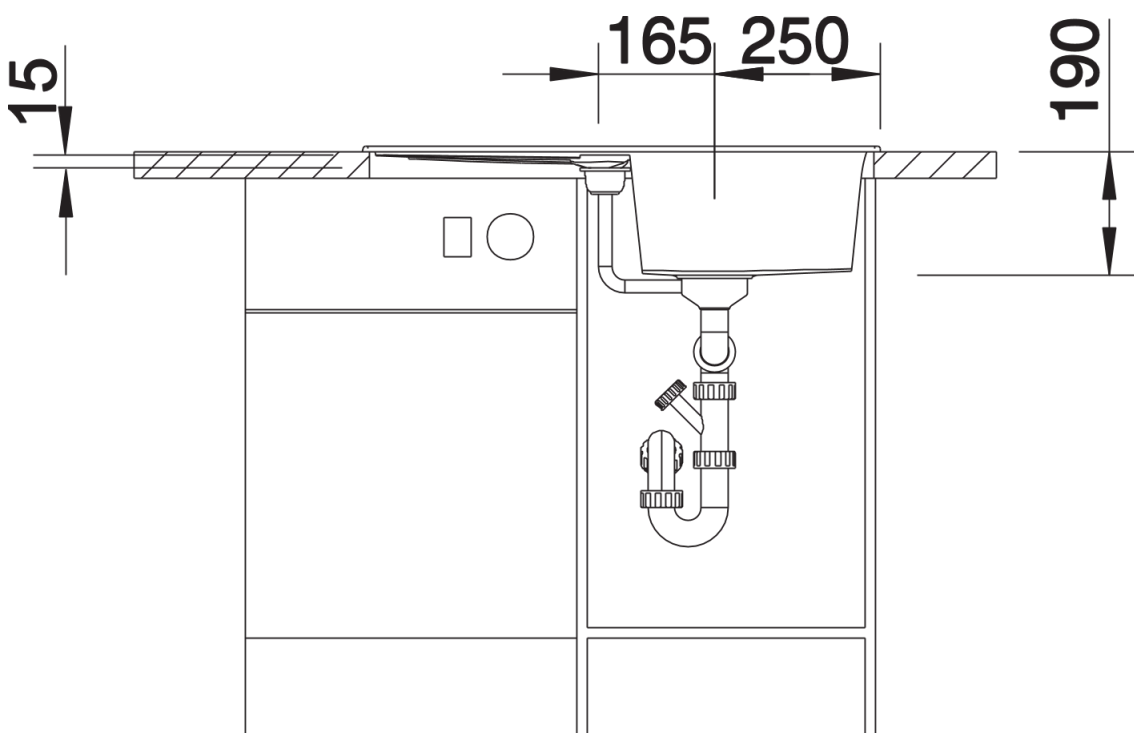

Product information sheet METRA 45 S

Item no. 520566

Benefits

- Modern, straight-lined design
- The spacious bowl provides an excellent amount of room
- Separate drain provides a high degree of convenience
- Aesthetic low-profile rim design
- Can be installed either way round and also as under mount sink

Colours

Available colours:

- alu metallic
- white
- jasmine
- anthracite
- coffee
- tartufo
- rock grey
- pearl grey
- black

SILGRANIT® PuraDur® pearl grey

Planning information

- Cut out size: 760 x 480 x R15
- Universal handing

Scope of supply

- Waste fitting with space-saving pipe, 3 1/2" pop-up waste

Details

Top view

Cut-out

Front view

Side view