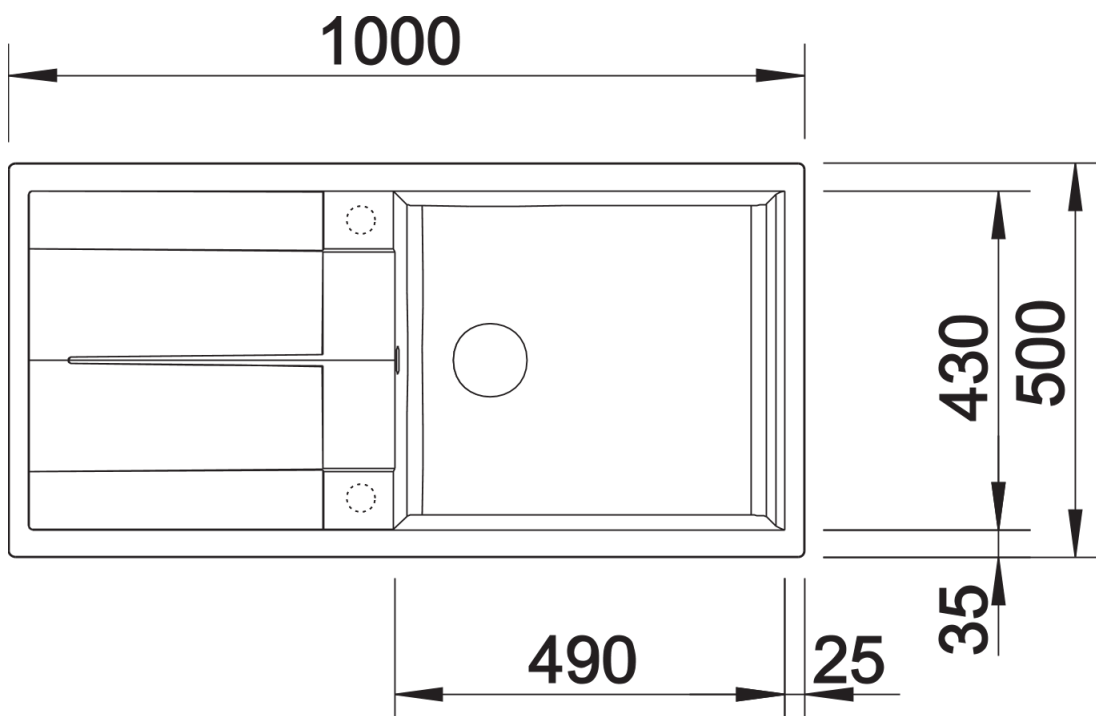

Product information sheet METRA XL 6 S

Item no. 518881

Benefits

- Young, straight-lined design
- The unsurpassed capacity of the bowl provides even more room to do the washing up
- Aesthetic low-profile rim design
- Can be installed either way round and also as under mount sink
- Cutting boards in various designs and crockery basket available as optional extras

Colours

SILGRANIT® PuraDur® rock grey

Available colours:

- alu metallic
- white
- jasmine
- anthracite
- coffee
- tartufo
- rock grey
- pearl grey
- black

Planning information

- Cut out size: 980 x 480 x 15R
- Universal handing

Scope of supply

- Waste fitting with space-saving pipe, 3 1/2" pop-up waste

Details

Top view

Cut-out

Front view

Side view