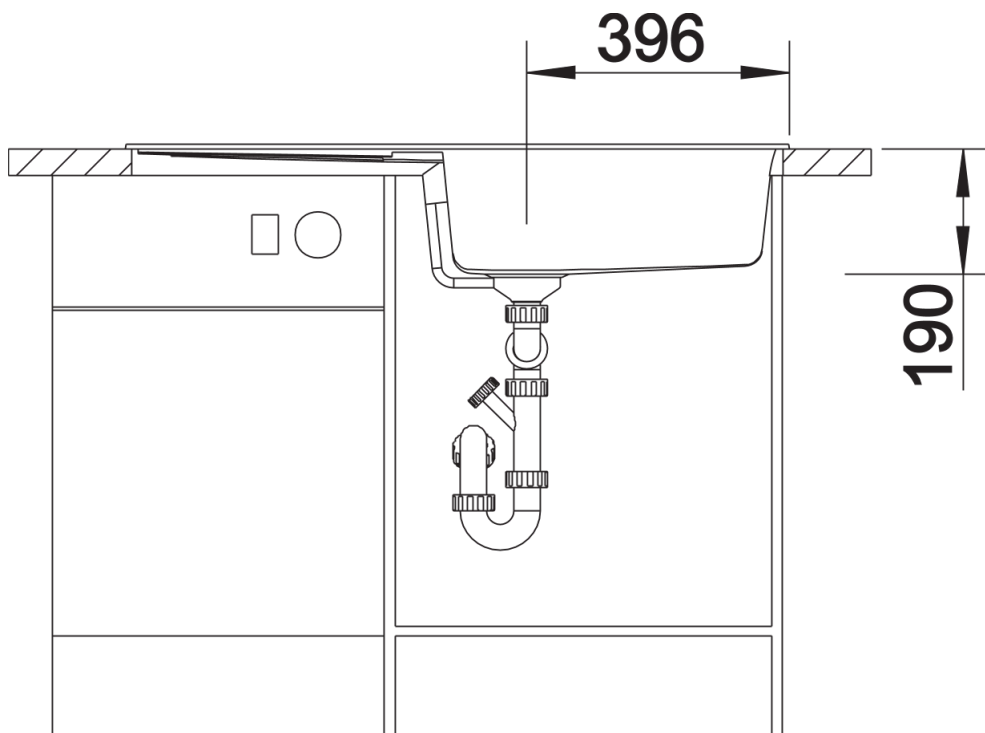

Product information sheet METRA XL 6 S

Item no. 518881

Benefits

- Young, straight-lined design
- The unsurpassed capacity of the bowl provides even more room to do the washing up
- Aesthetic low-profile rim design
- Can be installed either way round and also as under mount sink
- Cutting boards in various designs and crockery basket available as optional extras

Colours

SILGRANIT® PuraDur® rock grey

Available colours:

- alu metallic
- white
- jasmine
- anthracite
- coffee
- tartufo
- rock grey
- pearl grey
- black

Planning information

- Cut out size: 980 x 480 x 15R
- Universal handing

Scope of supply

- Waste fitting with space-saving pipe, 3 1/2" pop-up waste

Details

Top view

Cut-out

Front view

Side view