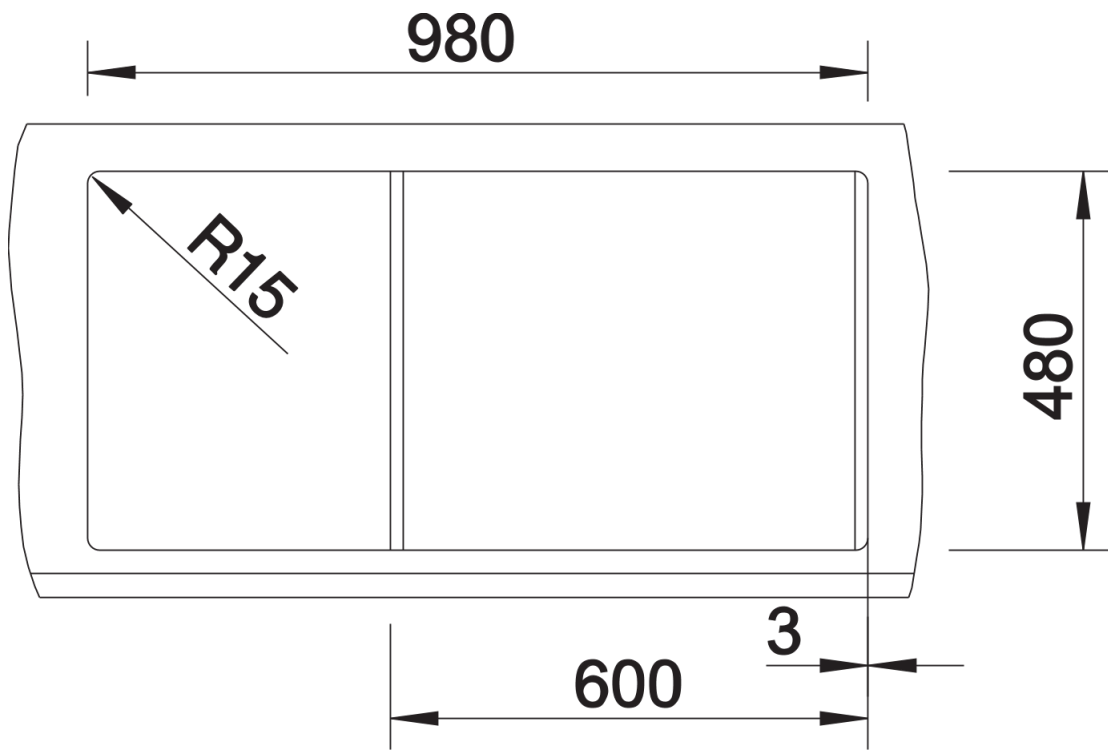

Product information sheet METRA XL 6 S

Item no. 518881

Benefits

- Young, straight-lined design
- The unsurpassed capacity of the bowl provides even more room to do the washing up
- Aesthetic low-profile rim design
- Can be installed either way round and also as under mount sink
- Cutting boards in various designs and crockery basket available as optional extras

Colours

SILGRANIT® PuraDur® rock grey

Available colours:

- alu metallic
- white
- jasmine
- anthracite
- coffee
- tartufo
- rock grey
- pearl grey
- black

Planning information

- Cut out size: 980 x 480 x 15R
- Universal handing

Scope of supply

- Waste fitting with space-saving pipe, 3 1/2" pop-up waste

Details

Top view

Cut-out

Front view

Side view