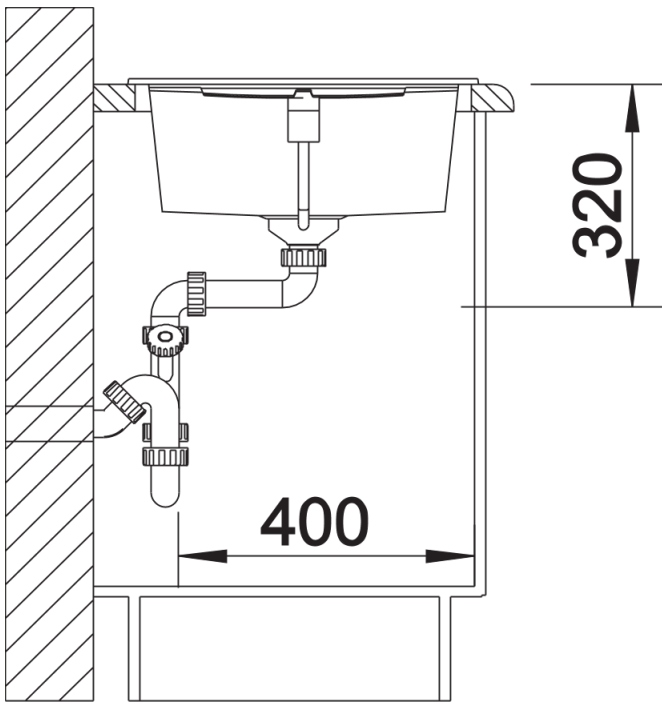

Product information sheet METRA XL 6 S

Item no. 518881

Benefits

- Young, straight-lined design
- The unsurpassed capacity of the bowl provides even more room to do the washing up
- Aesthetic low-profile rim design
- Can be installed either way round and also as under mount sink
- Cutting boards in various designs and crockery basket available as optional extras

Colours

SILGRANIT® PuraDur® rock grey

Available colours:

- alu metallic
- white
- jasmine
- anthracite
- coffee
- tartufo
- rock grey
- pearl grey
- black

Planning information

- Cut out size: 980 x 480 x 15R
- Universal handing

Scope of supply

- Waste fitting with space-saving pipe, 3 1/2" pop-up waste

Details

Top view

Cut-out

Front view

Side view