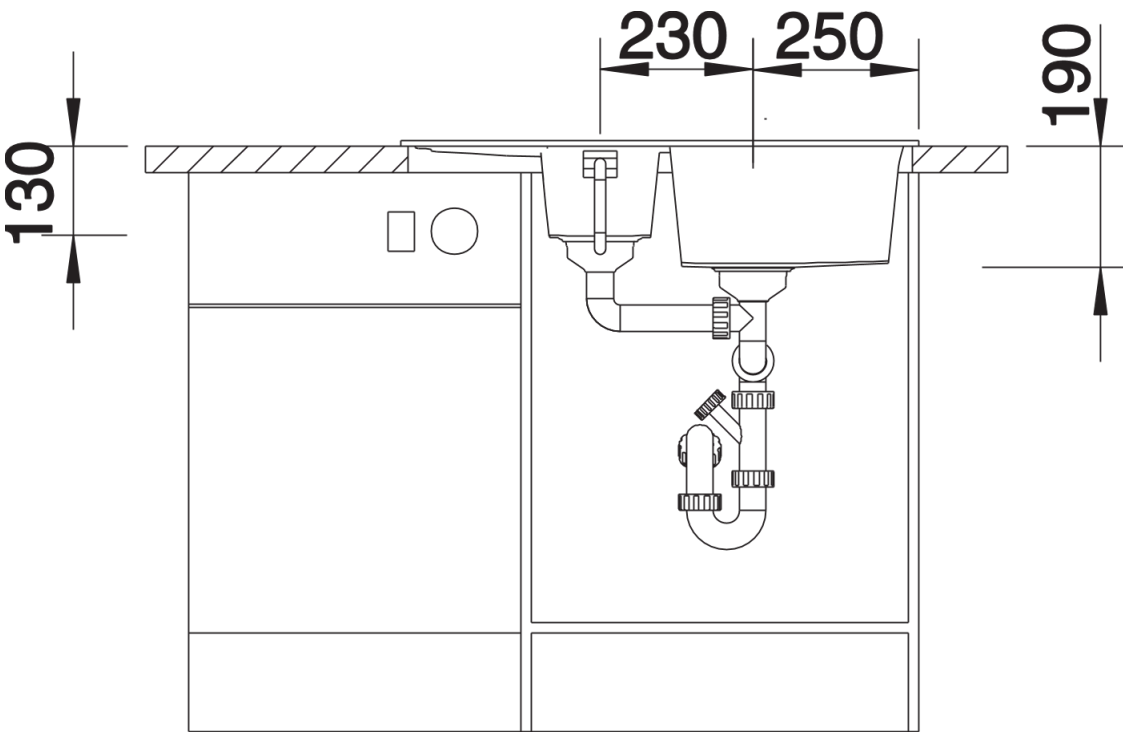

Colours

Available colours:

jasmine
anthracite
white
alu metallic
coffee
tartufo
rock grey
pearl grey
black

SILGRANIT® PuraDur® rock grey

Planning information

- Cut out size: 760 x 480 x R15
- Universal handing

Scope of supply

- Waste fitting with space-saving pipe, two 3 1/2" basket strainers, pop-up waste for main bowl

Details

Top view

Cut-out

Front view

Side view