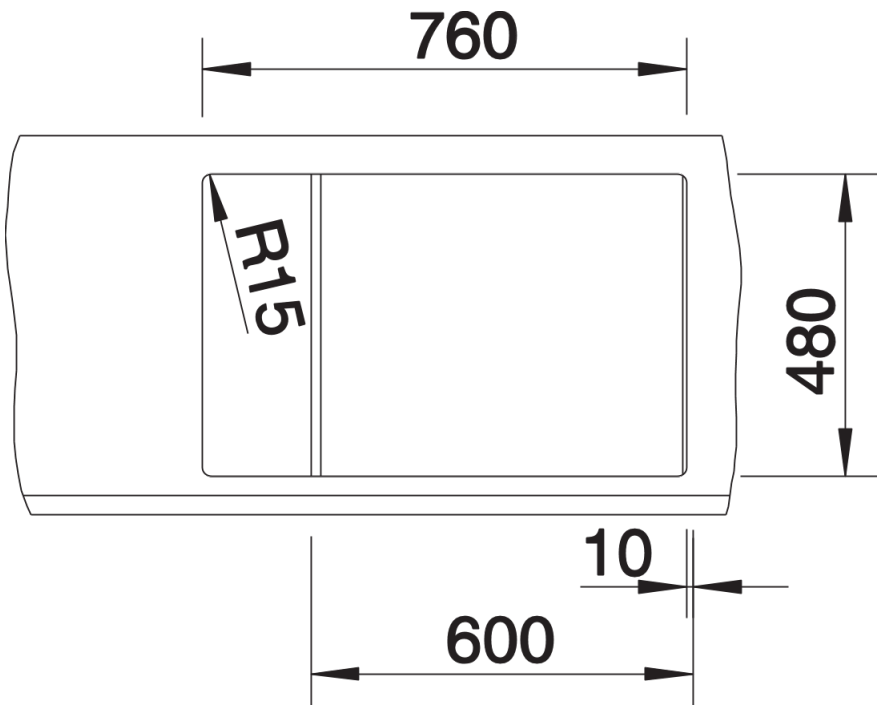

Product information sheet METRA 6 S Compact

Item no. 518876

Benefits

- Modern, straight-lined design
- Attractive line of sinks in the medium price category
- Optimum solution for small kitchens
- The excellent capacity of the bowl provides even more room to do the washing up
- The additional bowl provides a high level of convenience
- Stylish low-profile rim design
- Can be installed either way round and also as under mount sink

Colours

Available colours:

jasmine
anthracite
white
alu metallic
coffee
tartufo
rock grey
pearl grey
black

SILGRANIT® PuraDur® rock grey

Planning information

- Cut out size: 760 x 480 x R15
- Universal handing

Scope of supply

- Waste fitting with space-saving pipe, two 3 1/2" basket strainers, pop-up waste for main bowl

Details

Top view

Cut-out

Front view

Side view