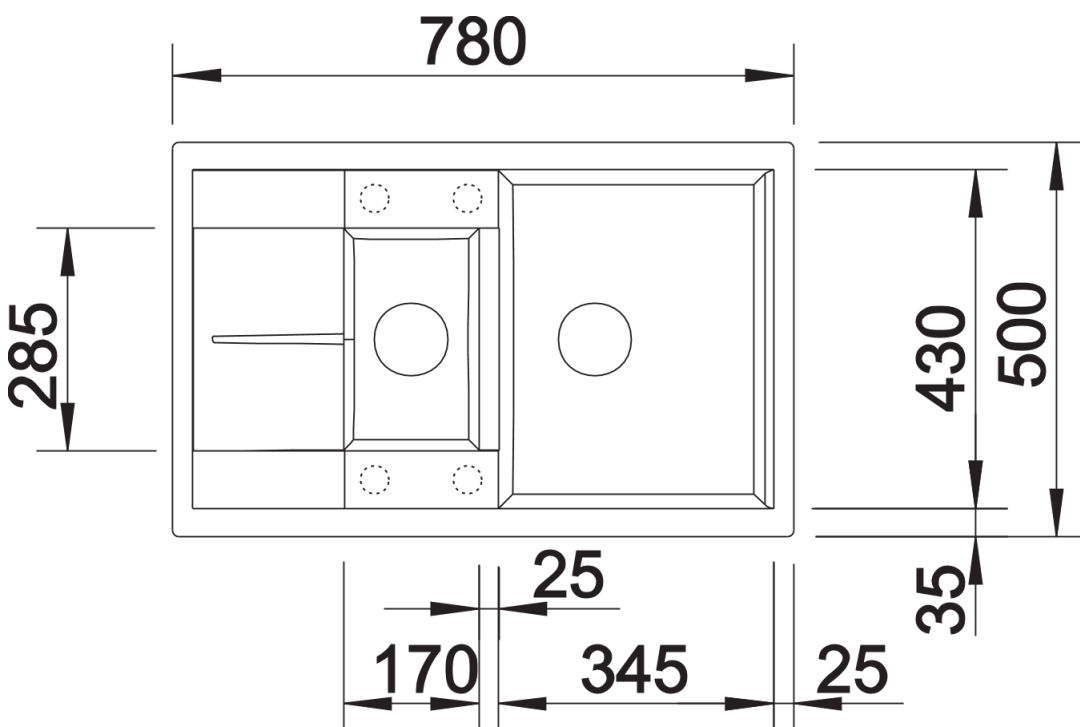

Product information sheet METRA 6 S Compact

Item no. 518876

Benefits

- Modern, straight-lined design
- Attractive line of sinks in the medium price category
- Optimum solution for small kitchens
- The excellent capacity of the bowl provides even more room to do the washing up
- The additional bowl provides a high level of convenience
- Stylish low-profile rim design
- Can be installed either way round and also as under mount sink

Colours

Available colours:

jasmine
anthracite
white
alu metallic
coffee
tartufo
rock grey
pearl grey
black

SILGRANIT® PuraDur® rock grey

Planning information

- Cut out size: 760 x 480 x R15
- Universal handing

Scope of supply

- Waste fitting with space-saving pipe, two 3 1/2" basket strainers, pop-up waste for main bowl

Details

Top view

Cut-out

Front view

Side view