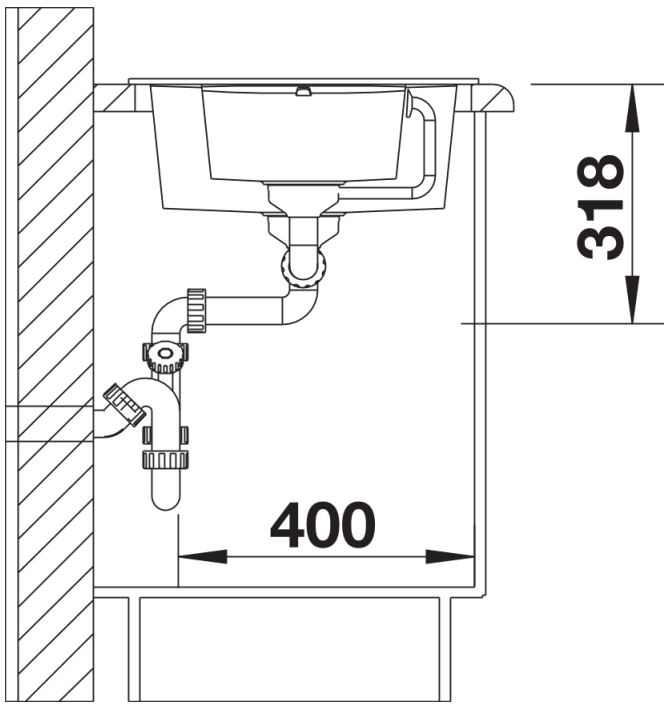

Colours

Available colours:

jasmine
anthracite
white
alu metallic
coffee
tartufo
rock grey
pearl grey
black

SILGRANIT® PuraDur® rock grey

Planning information

- Cut out size: 760 x 480 x R15
- Universal handing

Scope of supply

- Waste fitting with space-saving pipe, two 3 1/2" basket strainers, pop-up waste for main bowl

Details

Top view

Cut-out

Front view

Side view