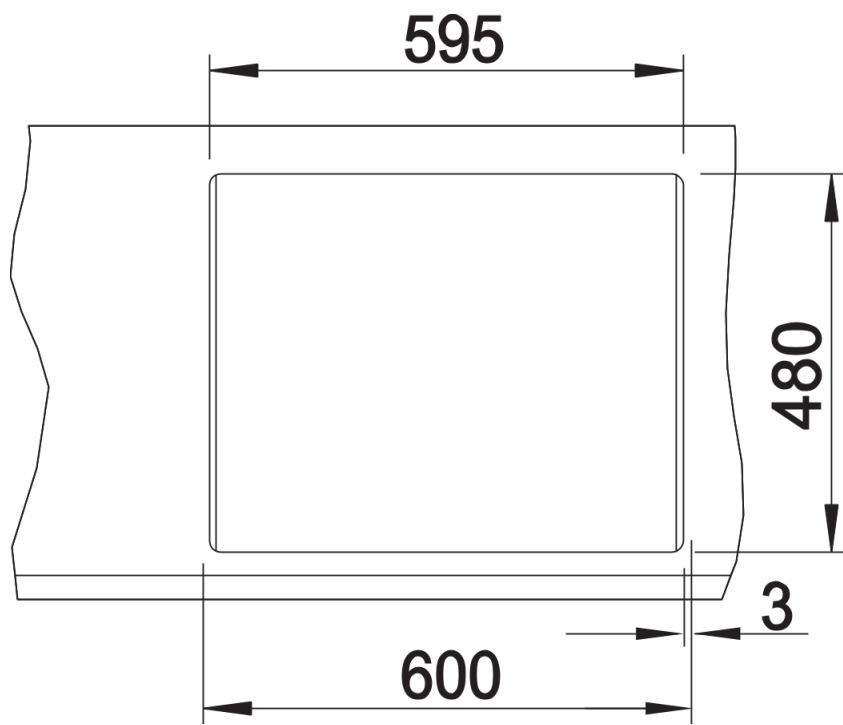

Product information sheet METRA 6

Item no. 518874

Benefits

- Modern, straight-lined design
- Attractive line of sinks in the medium price category
- Optimum solution for small kitchens
- The excellent capacity of the bowl provides even more room to do the washing up
- The additional bowl provides a high level of convenience
- Stylish low-profile rim design
- Can be installed either way round and also as under mount sink

Colours

Available colours:

- alu metallic
- white
- anthracite
- jasmine
- coffee
- tartufo
- rock grey
- pearl grey
- black

SILGRANIT® PuraDur® rock grey

Planning information

- Cut out size: 595 x 480 x R15
- Universal handing
- German warehouse stock.
- Allow 10 working days.

Scope of supply

- Waste fitting with space-saving pipe, two 3 1/2" basket strainers, pop-up waste for main bowl

Details

Top view

Cut-out

Front view

Side view