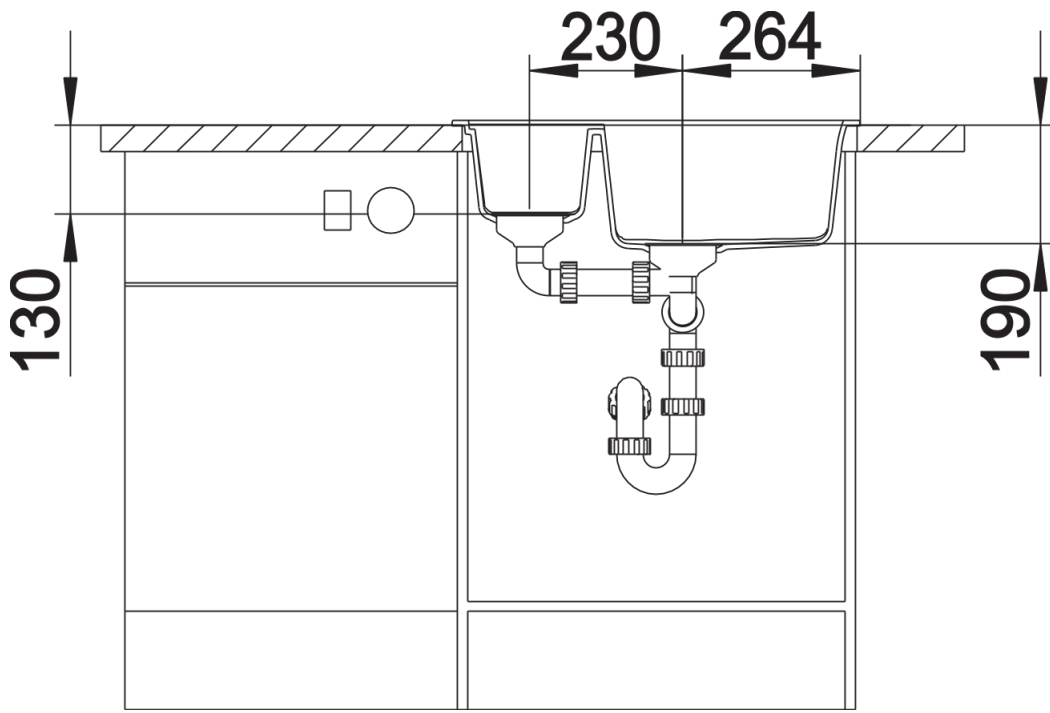

Colours

Available colours:

- alu metallic
- white
- anthracite
- jasmine
- coffee
- tartufo
- rock grey
- pearl grey
- black

SILGRANIT® PuraDur® rock grey

Planning information

- Cut out size: 595 x 480 x R15
- Universal handing
- German warehouse stock.
- Allow 10 working days.

Scope of supply

- Waste fitting with space-saving pipe, two 3 1/2" basket strainers, pop-up waste for main bowl

Details

Top view

Cut-out

Front view

Side view