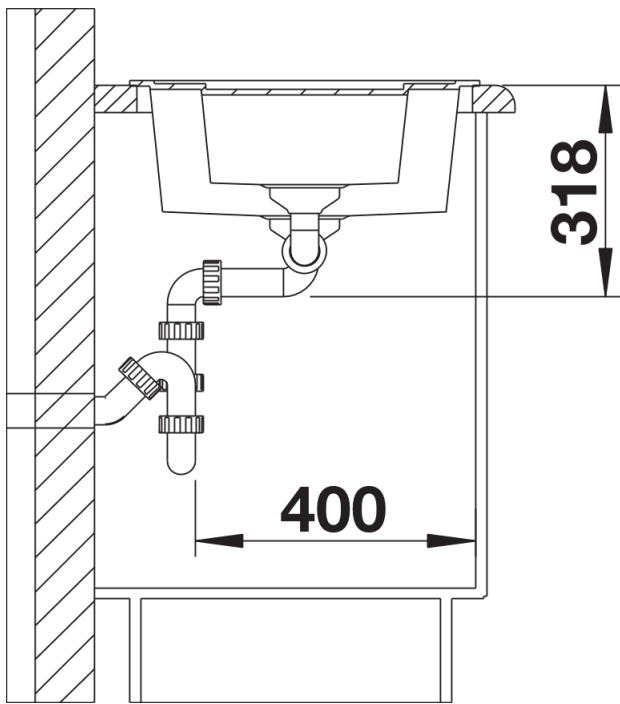

Colours

Available colours:

- alu metallic
- white
- anthracite
- jasmine
- coffee
- tartufo
- rock grey
- pearl grey
- black

SILGRANIT® PuraDur® rock grey

Planning information

- Cut out size: 595 x 480 x R15
- Universal handing
- German warehouse stock.
- Allow 10 working days.

Scope of supply

- Waste fitting with space-saving pipe, two 3 1/2" basket strainers, pop-up waste for main bowl

Details

Top view

Cut-out

Front view

Side view