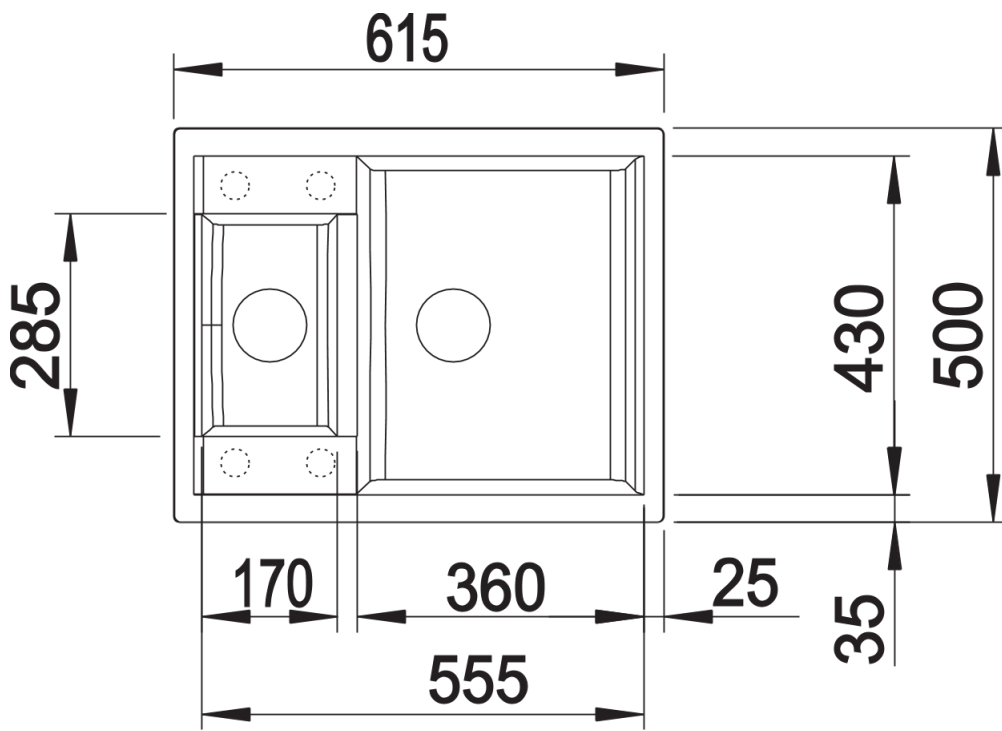

Product information sheet METRA 6

Item no. 518874

Benefits

- Modern, straight-lined design
- Attractive line of sinks in the medium price category
- Optimum solution for small kitchens
- The excellent capacity of the bowl provides even more room to do the washing up
- The additional bowl provides a high level of convenience
- Stylish low-profile rim design
- Can be installed either way round and also as under mount sink

Colours

Available colours:

- alu metallic
- white
- anthracite
- jasmine
- coffee
- tartufo
- rock grey
- pearl grey
- black

SILGRANIT® PuraDur® rock grey

Planning information

- Cut out size: 595 x 480 x R15
- Universal handing
- German warehouse stock.
- Allow 10 working days.

Scope of supply

- Waste fitting with space-saving pipe, two 3 1/2" basket strainers, pop-up waste for main bowl

Details

Top view

Cut-out

Front view

Side view