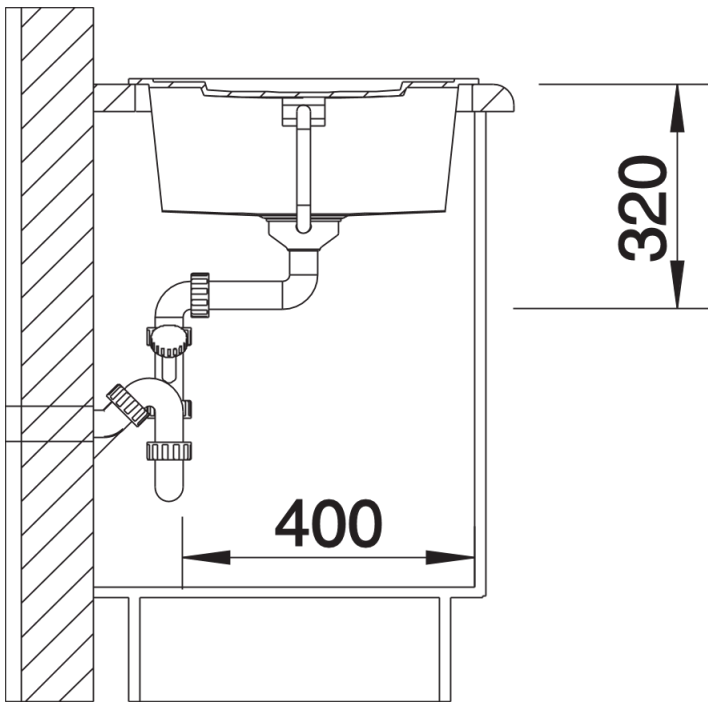

## Planning information

---

- Cut out size: 840 x 480 x R15
- Universal handing

## Scope of supply

---

- Waste fitting with space-saving pipe, 3 1/2" pop-up waste

## Details

---

Top view

Cut-out

Front view

Side view