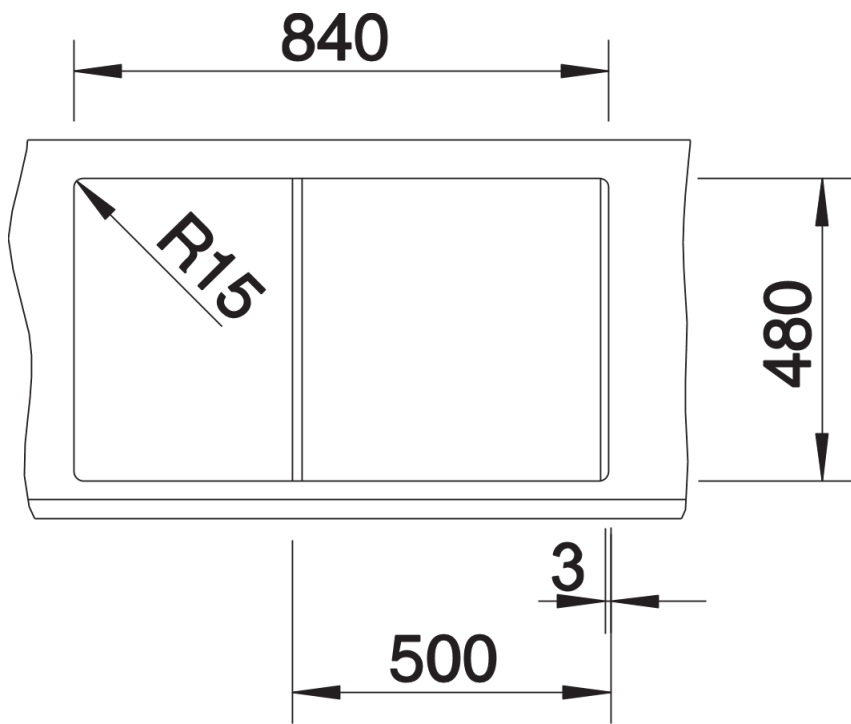

## Planning information

---

- Cut out size: 840 x 480 x R15
- Universal handing

## Scope of supply

---

- Waste fitting with space-saving pipe, 3 1/2" pop-up waste

## Details

---

Top view

Cut-out

Front view

Side view