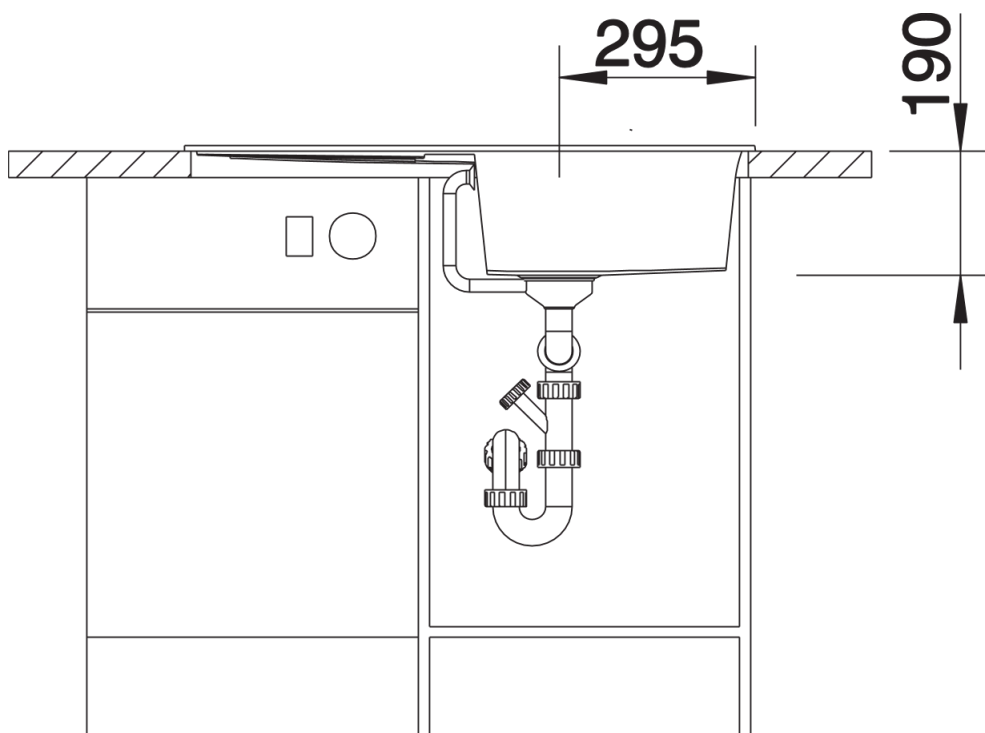

## Planning information

---

- Cut out size: 840 x 480 x R15
- Universal handing

## Scope of supply

---

- Waste fitting with space-saving pipe, 3 1/2" pop-up waste

## Details

---

Top view

Cut-out

Front view

Side view