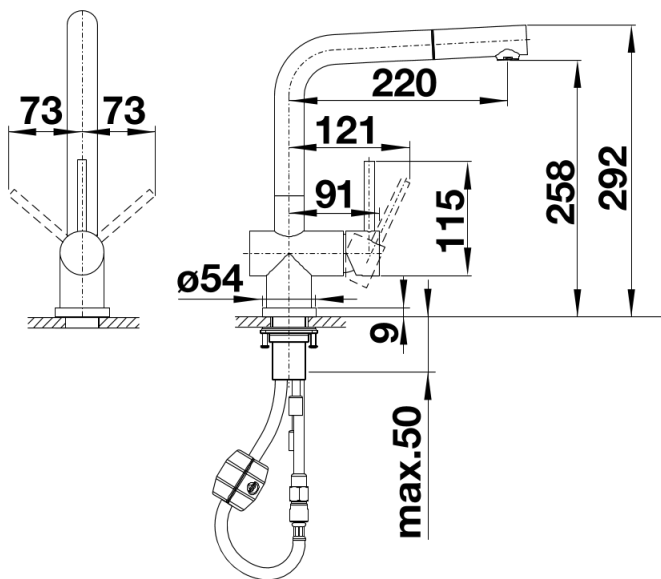

Product information sheet LOMIS-S

Item no. 518716

Benefits

- Clear, straight-lined design
- Mixer tap incl. spray head made of solid stainless steel
- High spout for easy filling of pans and vases
- Revolvable spout at the front part

Colours

Available colours:
stainless steel

solid stainless steel

Scope of supply

- Single-lever mixer tap
- 360° swivel spout for greater reach
- Ø 35 mm tap hole required
- With ceramic disk cartridge
- Nylon-sheathed spray hose
- Flexible connector pipes, 450 mm long and 3/8" nut for particularly easy and safe installation
- Patented jet regulator for markedly reduced scaling
- With non-return valve and thus guaranteed against reflux in accordance with EN 1717
- Stabilisation plate to increase the stability of the tap when fitted in stainless steel sinks

Details

Swivel range

SEITENANSICHT_HEBEL_2D

Side view