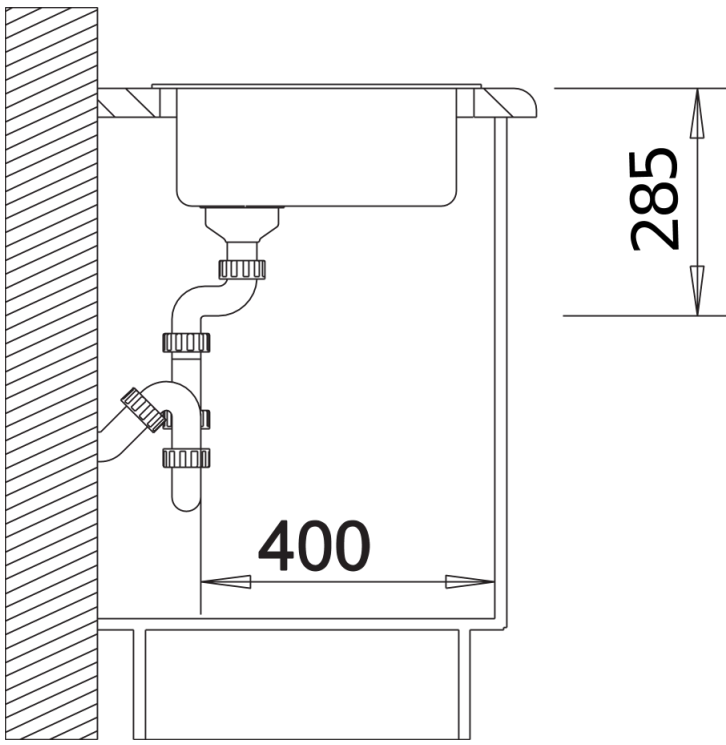

SILGRANIT® PuraDur® tartufo

Planning information

- Cut out size: Diameter 430

Scope of supply

- Waste fitting with space-saving pipe, 3 1/2" basket strainer

Details

Top view

Cut-out

Front view

Side view