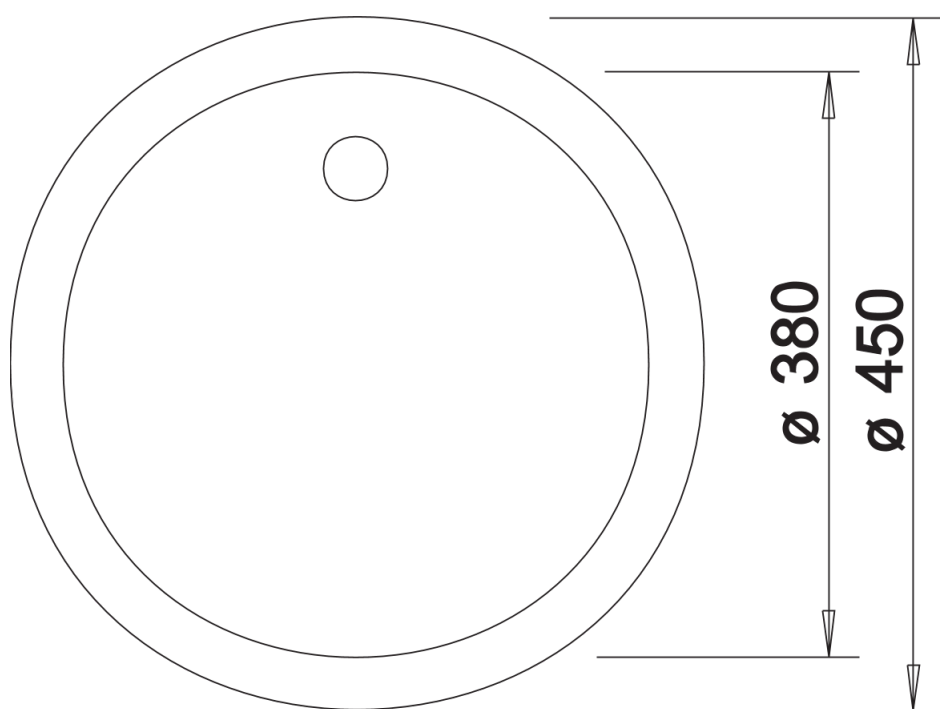

SILGRANIT® PuraDur® tartufo

Planning information

- Cut out size: Diameter 430

Scope of supply

- Waste fitting with space-saving pipe, 3 1/2" basket strainer

Details

Top view

Cut-out

Front view

Side view