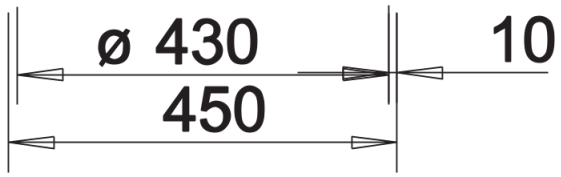

SILGRANIT® PuraDur® tartufo

Planning information

- Cut out size: Diameter 430

Scope of supply

- Waste fitting with space-saving pipe, 3 1/2" basket strainer

Details

Top view

Cut-out

Front view

Side view