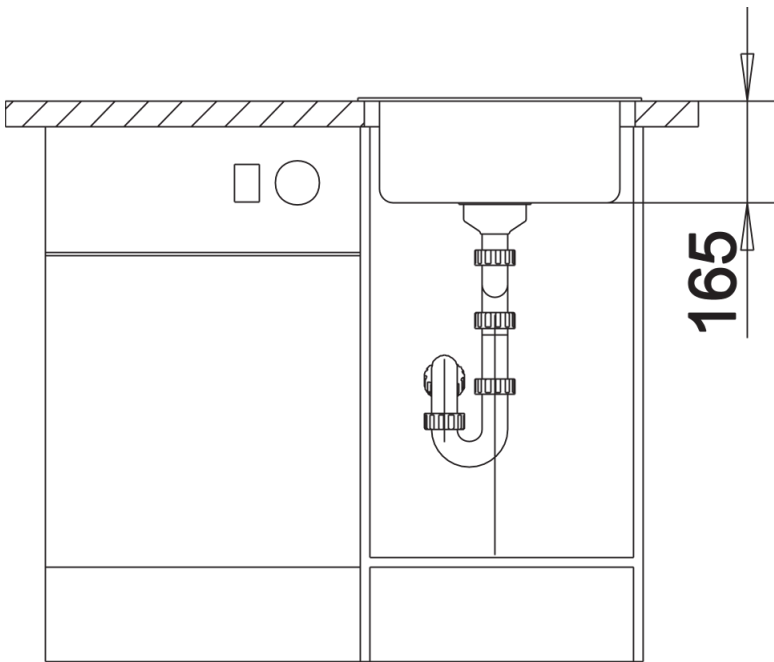

SILGRANIT® PuraDur® tartufo

Planning information

- Cut out size: Diameter 430

Scope of supply

- Waste fitting with space-saving pipe, 3 1/2" basket strainer

Details

Top view

Cut-out

Front view

Side view