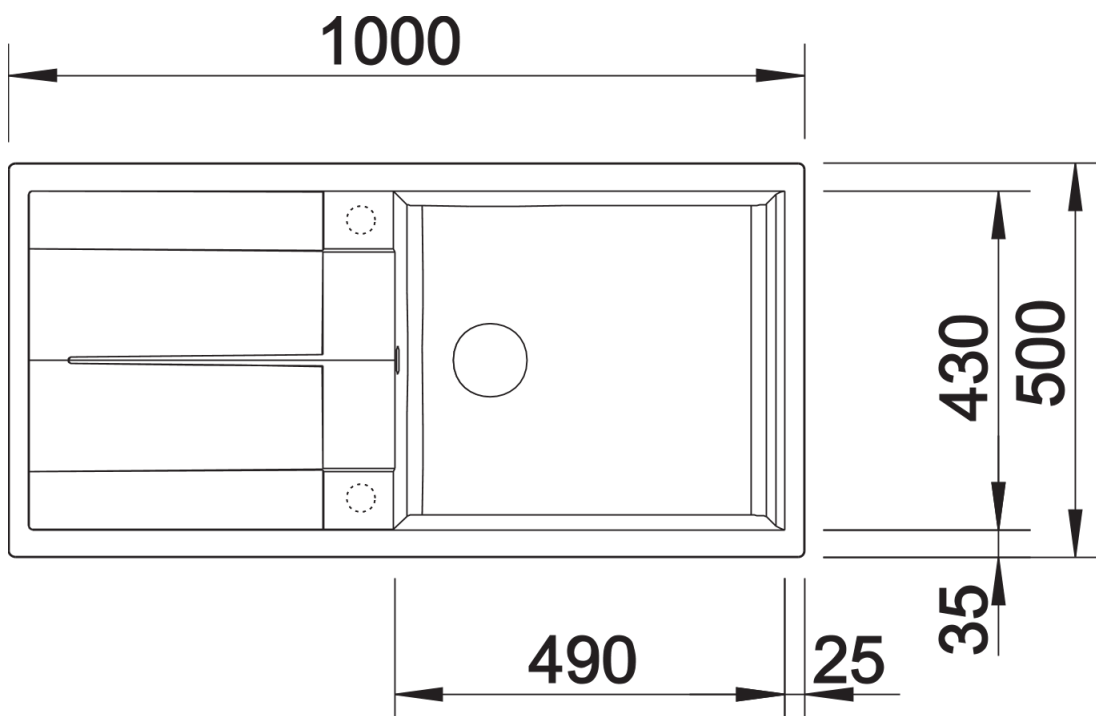

## Planning information

---

- Cut out size: 980 x 480 x 15R
- Universal handing

## Scope of supply

---

- Waste fitting with space-saving pipe, 3 1/2" pop-up waste

## Details

---

Top view

Cut-out

Front view

Side view