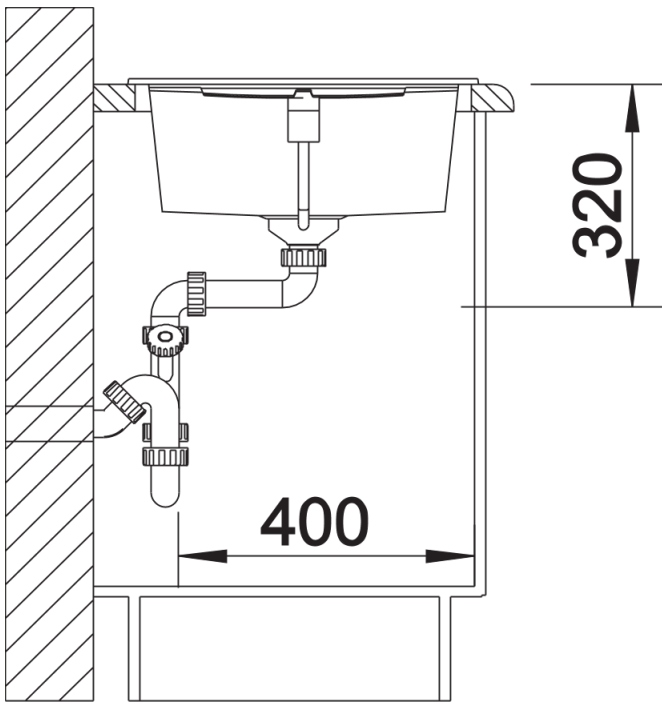

## Planning information

---

- Cut out size: 980 x 480 x 15R
- Universal handing

## Scope of supply

---

- Waste fitting with space-saving pipe, 3 1/2" pop-up waste

## Details

---

Top view

Cut-out

Front view

Side view