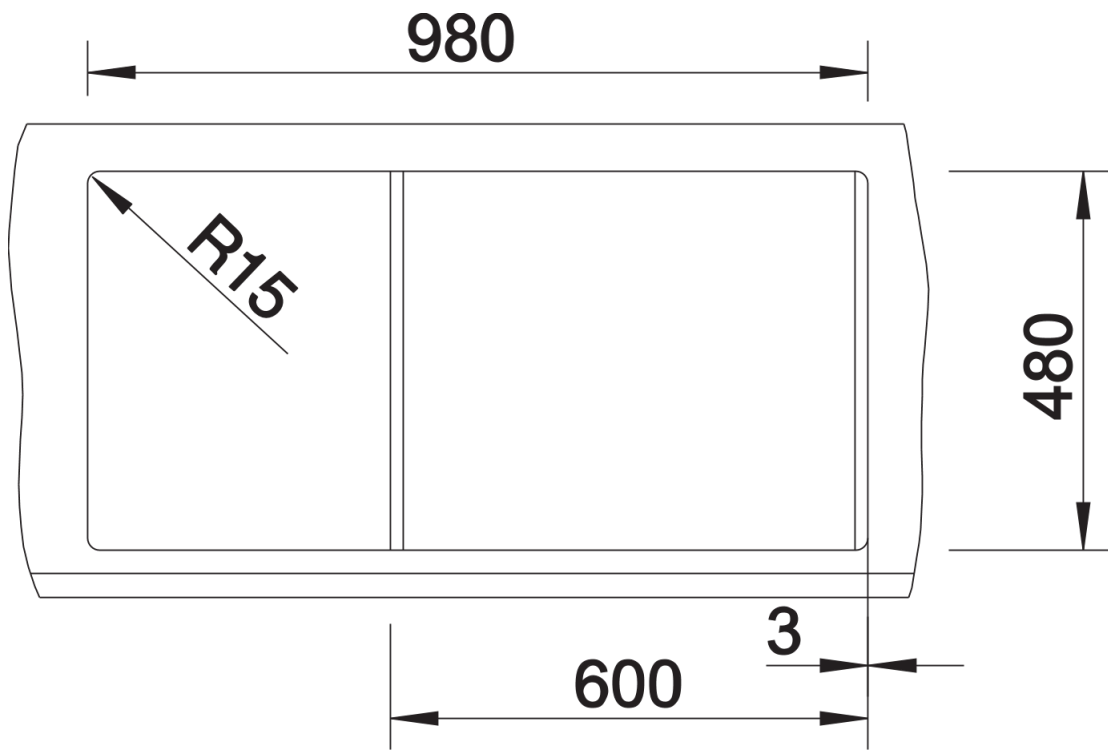

## Planning information

---

- Cut out size: 980 x 480 x 15R
- Universal handing

## Scope of supply

---

- Waste fitting with space-saving pipe, 3 1/2" pop-up waste

## Details

---

Top view

Cut-out

Front view

Side view