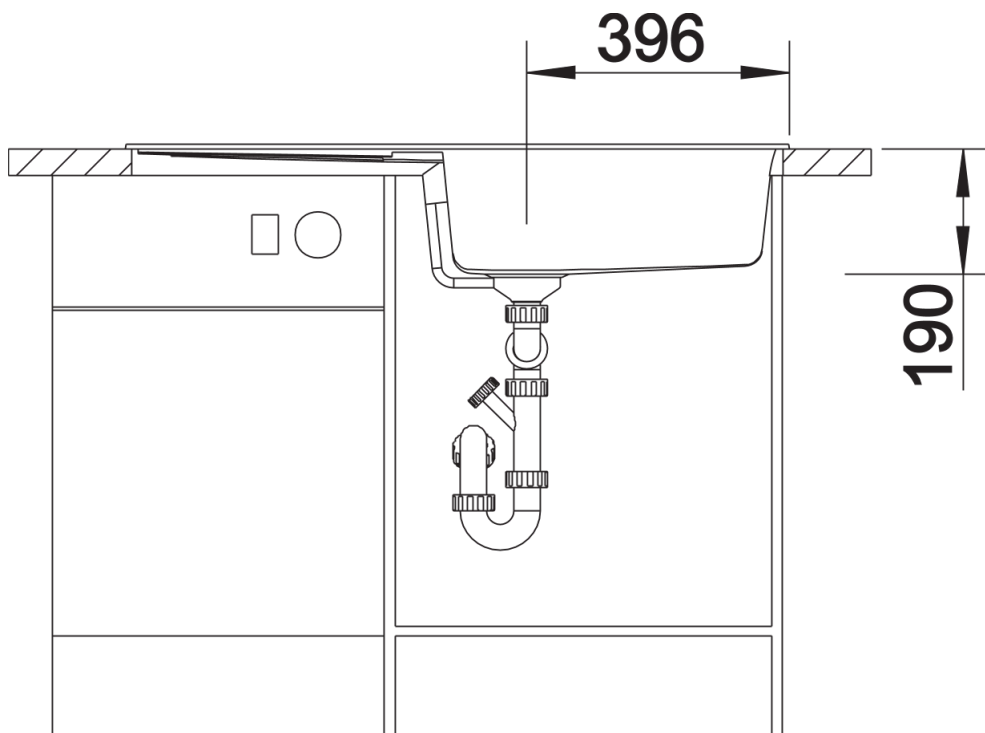

## Planning information

---

- Cut out size: 980 x 480 x 15R
- Universal handing

## Scope of supply

---

- Waste fitting with space-saving pipe, 3 1/2" pop-up waste

## Details

---

Top view

Cut-out

Front view

Side view