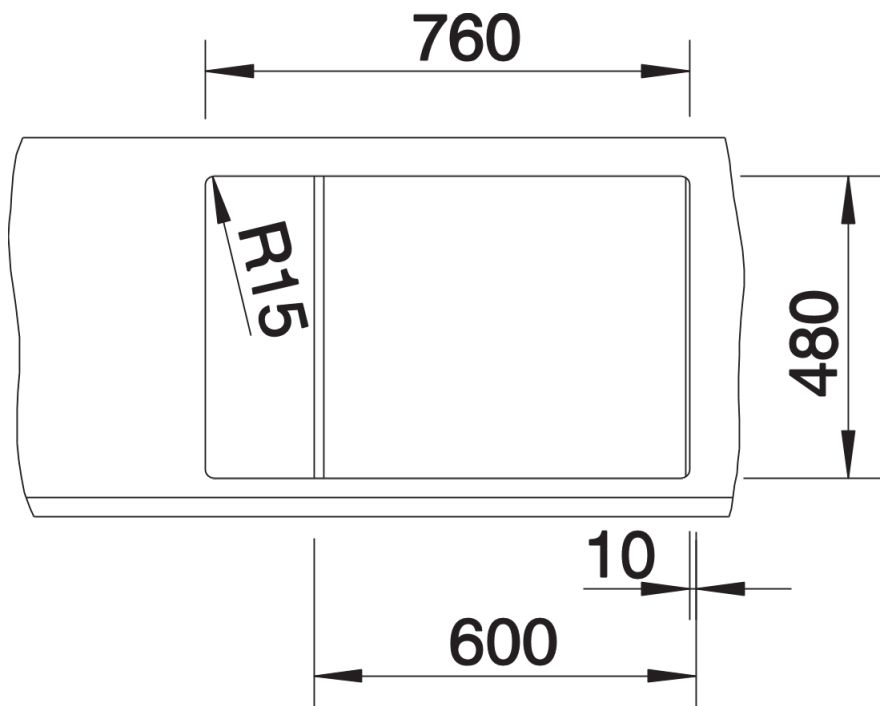

## Planning information

---

- Cut out size: 760 x 480 x R15
- Universal handing

## Scope of supply

---

- Waste fitting with space-saving pipe, two 3 1/2" basket strainers, pop-up waste for main bowl

## Details

---

Top view

Cut-out

Front view

Side view