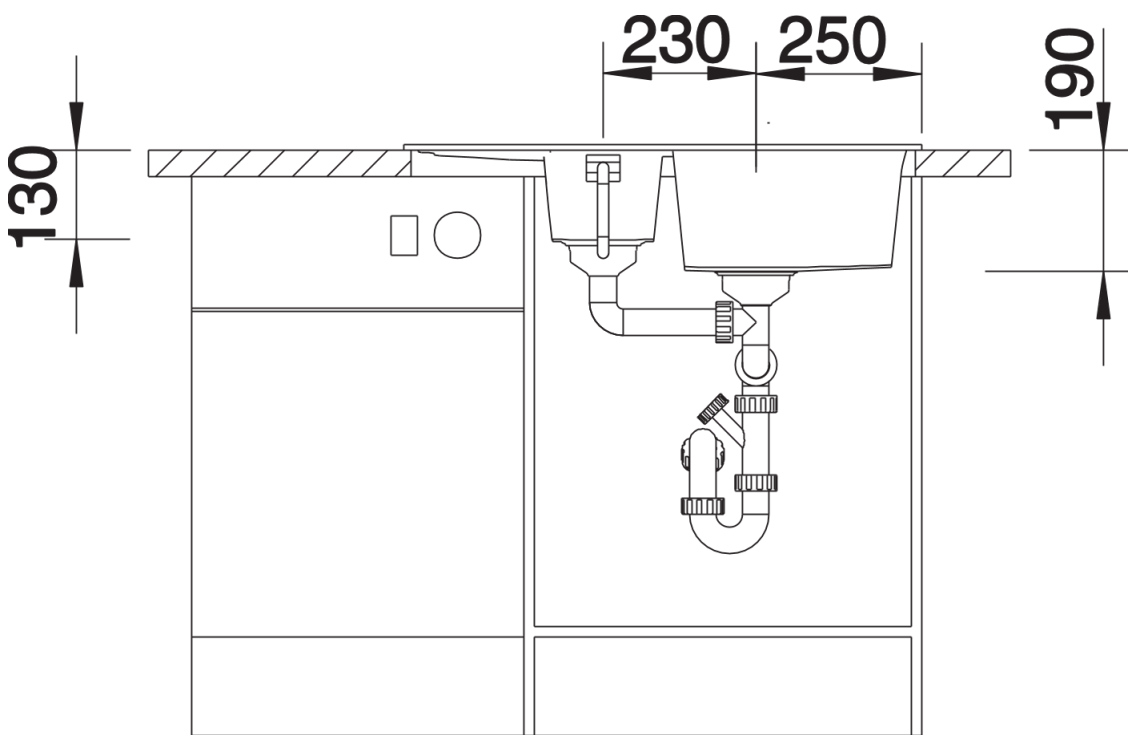

## Planning information

---

- Cut out size: 760 x 480 x R15
- Universal handing

## Scope of supply

---

- Waste fitting with space-saving pipe, two 3 1/2" basket strainers, pop-up waste for main bowl

## Details

---

Top view

Cut-out

Front view

Side view