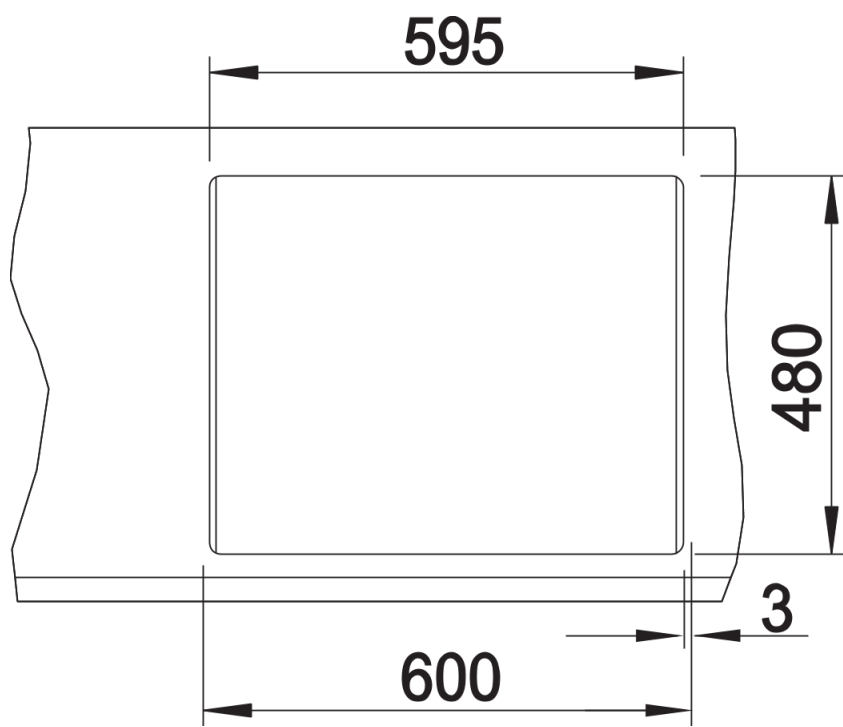

## Planning information

---

- Cut out size: 595 x 480 x R15
- Universal handing
- German warehouse stock.
- Allow 10 working days.

## Scope of supply

---

- Waste fitting with space-saving pipe, two 3 1/2" basket strainers, pop-up waste for main bowl

## Details

---

Top view

Cut-out

Front view

Side view