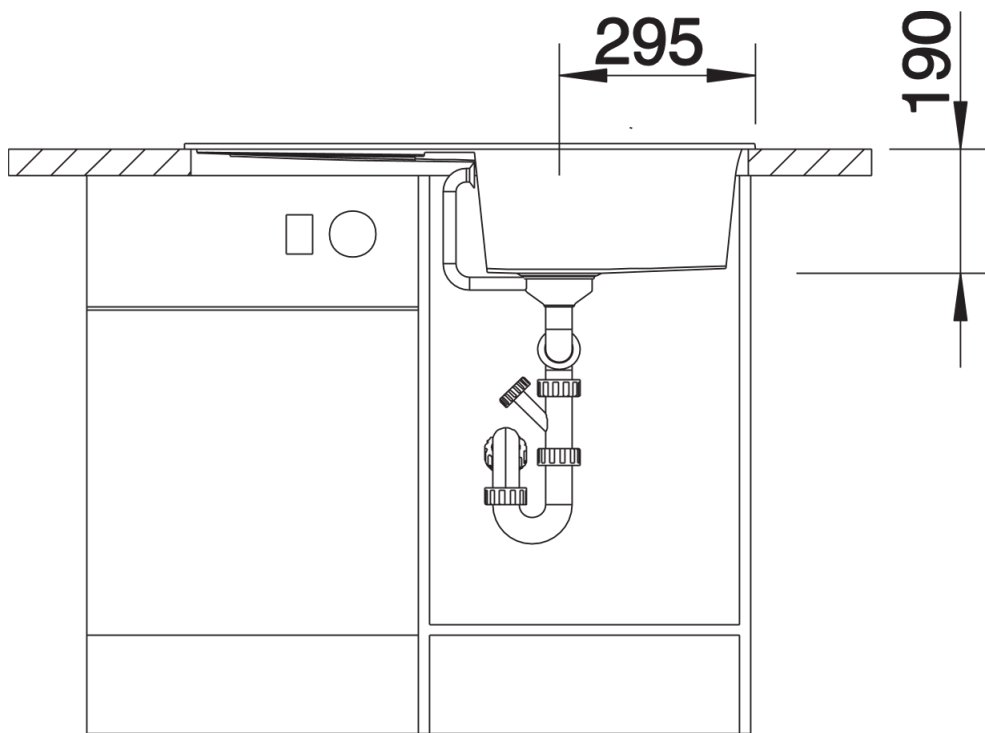

Product information sheet METRA 5 S

Item no. 517348

Benefits

- Young, straight-lined design
- The particularly spacious bowl provides an unsurpassed amount of room
- Spacious draining area provides a high degree of comfort
- Aesthetic low profile rim design

Colours

SILGRANIT® PuraDur® tartufo

Available colours:

- alu metallic
- white
- jasmine
- anthracite
- coffee
- tartufo
- rock grey
- pearl grey
- black

Planning information

- Cut out size: 840 x 480 x R15
- Universal handing

Scope of supply

- Waste fitting with space-saving pipe, 3 1/2" pop-up waste

Details

Top view

Cut-out

Front view

Side view