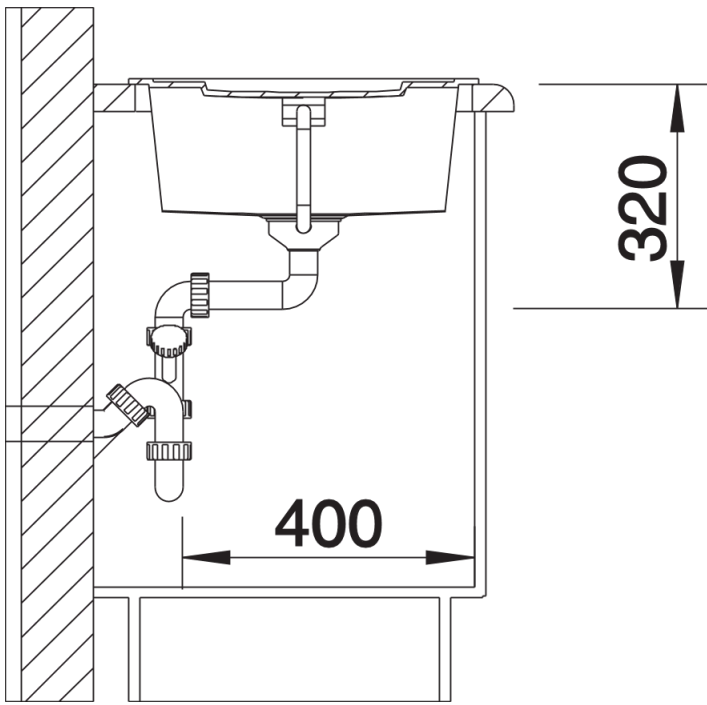

Product information sheet METRA 5 S

Item no. 517348

Benefits

- Young, straight-lined design
- The particularly spacious bowl provides an unsurpassed amount of room
- Spacious draining area provides a high degree of comfort
- Aesthetic low profile rim design

Colours

SILGRANIT® PuraDur® tartufo

Available colours:

- alu metallic
- white
- jasmine
- anthracite
- coffee
- tartufo
- rock grey
- pearl grey
- black

Planning information

- Cut out size: 840 x 480 x R15
- Universal handing

Scope of supply

- Waste fitting with space-saving pipe, 3 1/2" pop-up waste

Details

Top view

Cut-out

Front view

Side view