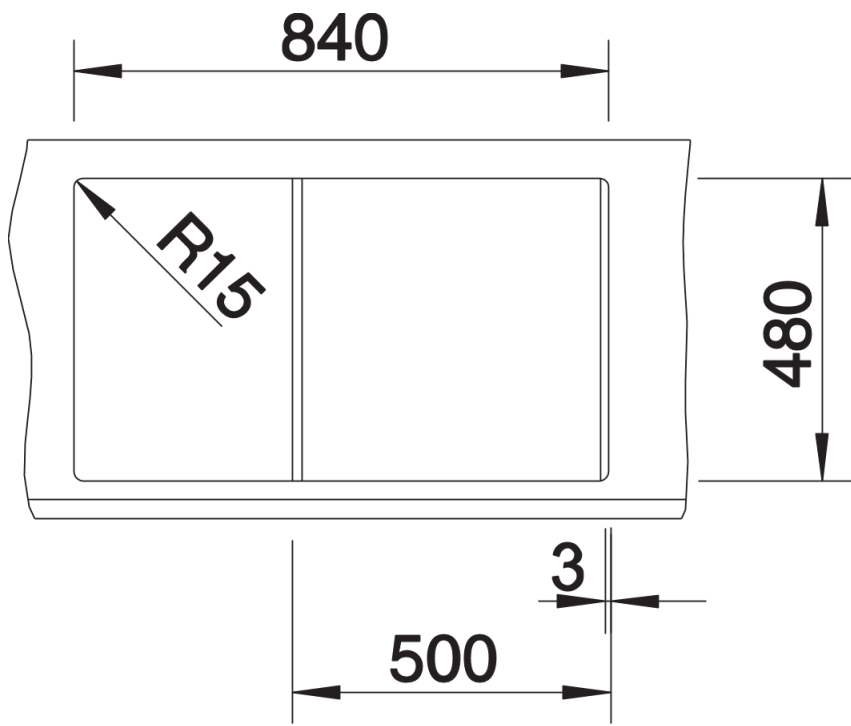

Product information sheet METRA 5 S

Item no. 517348

Benefits

- Young, straight-lined design
- The particularly spacious bowl provides an unsurpassed amount of room
- Spacious draining area provides a high degree of comfort
- Aesthetic low profile rim design

Colours

SILGRANIT® PuraDur® tartufo

Available colours:

- alu metallic
- white
- jasmine
- anthracite
- coffee
- tartufo
- rock grey
- pearl grey
- black

Planning information

- Cut out size: 840 x 480 x R15
- Universal handing

Scope of supply

- Waste fitting with space-saving pipe, 3 1/2" pop-up waste

Details

Top view

Cut-out

Front view

Side view