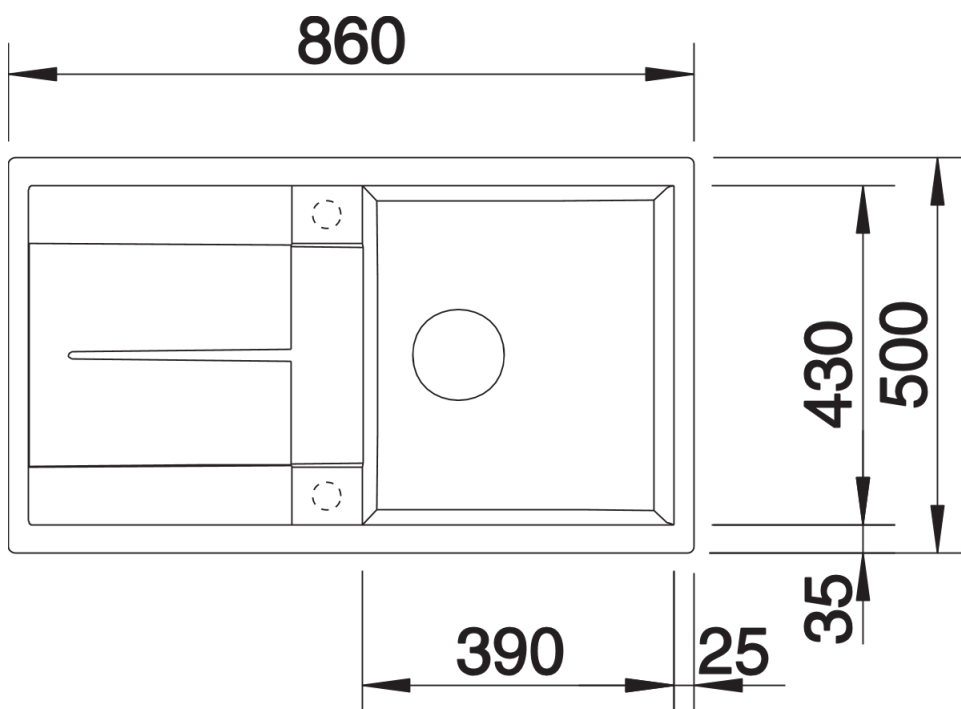

Product information sheet METRA 5 S

Item no. 517348

Benefits

- Young, straight-lined design
- The particularly spacious bowl provides an unsurpassed amount of room
- Spacious draining area provides a high degree of comfort
- Aesthetic low profile rim design

Colours

SILGRANIT® PuraDur® tartufo

Available colours:

- alu metallic
- white
- jasmine
- anthracite
- coffee
- tartufo
- rock grey
- pearl grey
- black

Planning information

- Cut out size: 840 x 480 x R15
- Universal handing

Scope of supply

- Waste fitting with space-saving pipe, 3 1/2" pop-up waste

Details

Top view

Cut-out

Front view

Side view