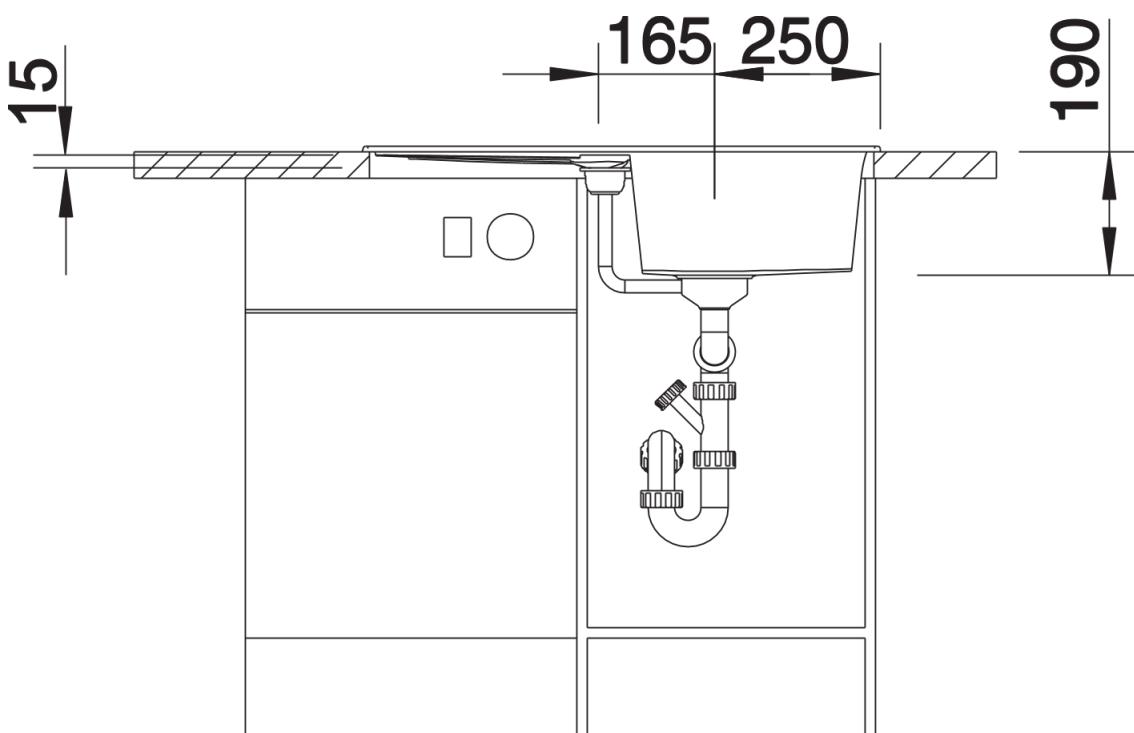

## Planning information

---

- Cut out size: 760 x 480 x R15
- Universal handing

## Scope of supply

---

- Waste fitting with space-saving pipe, 3 1/2" pop-up waste

## Details

---

Top view

Cut-out

Front view

Side view