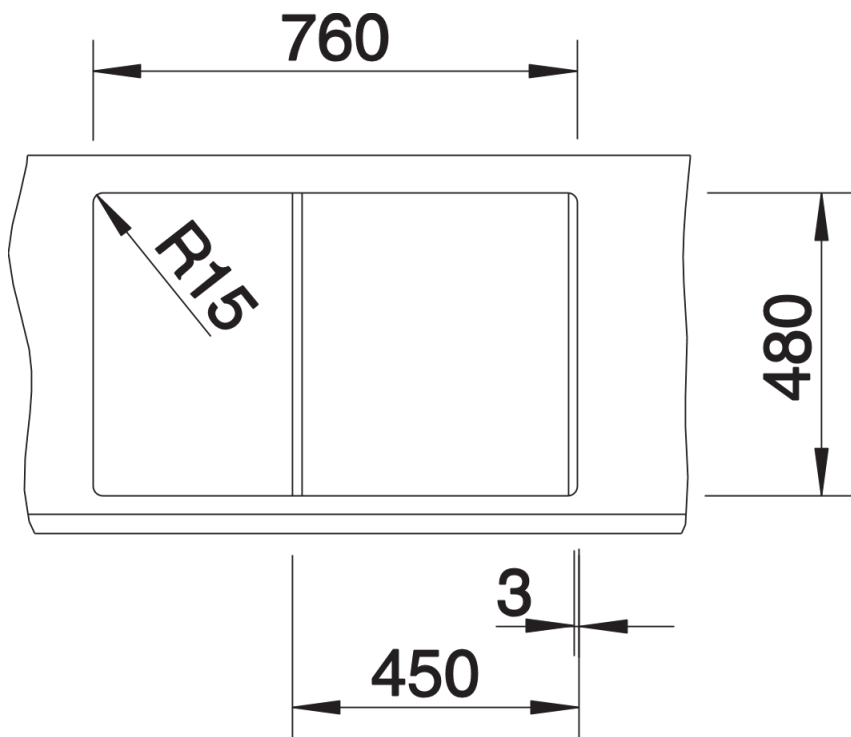

## Planning information

---

- Cut out size: 760 x 480 x R15
- Universal handing

## Scope of supply

---

- Waste fitting with space-saving pipe, 3 1/2" pop-up waste

## Details

---

Top view

Cut-out

Front view

Side view