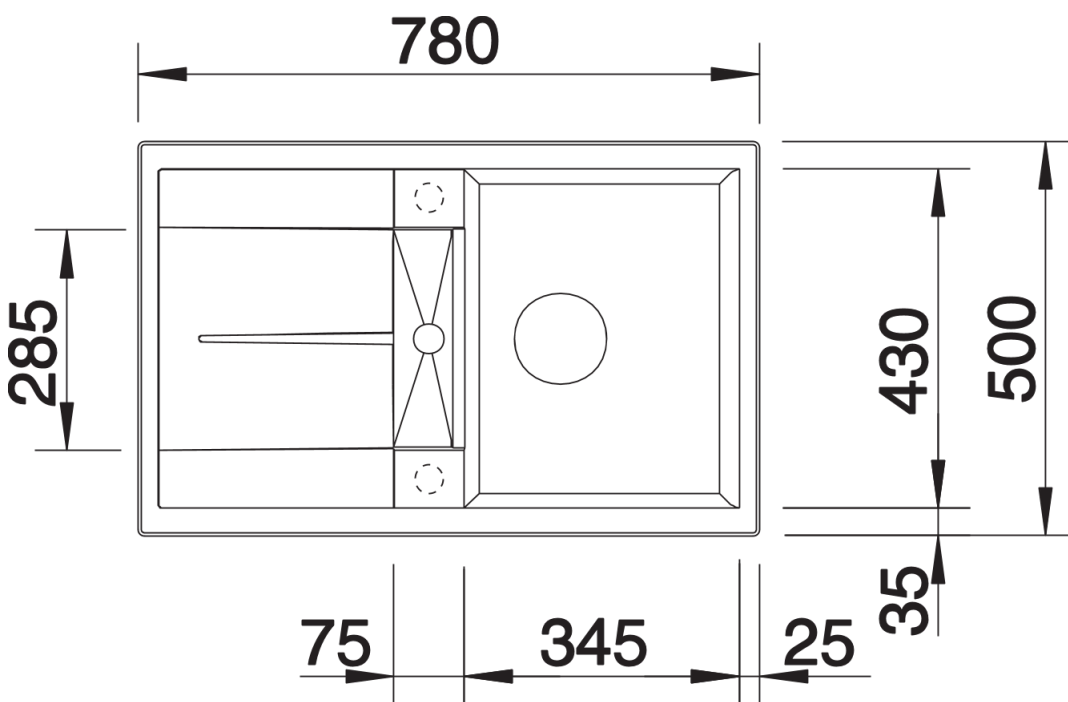

## Planning information

---

- Cut out size: 760 x 480 x R15
- Universal handing

## Scope of supply

---

- Waste fitting with space-saving pipe, 3 1/2" pop-up waste

## Details

---

Top view

Cut-out

Front view

Side view