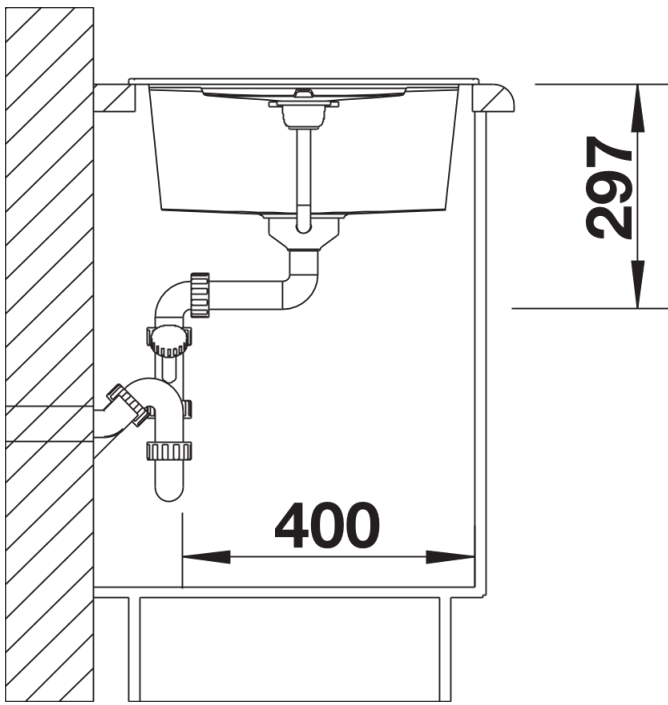

## Planning information

---

- Cut out size: 760 x 480 x R15
- Universal handing

## Scope of supply

---

- Waste fitting with space-saving pipe, 3 1/2" pop-up waste

## Details

---

Top view

Cut-out

Front view

Side view