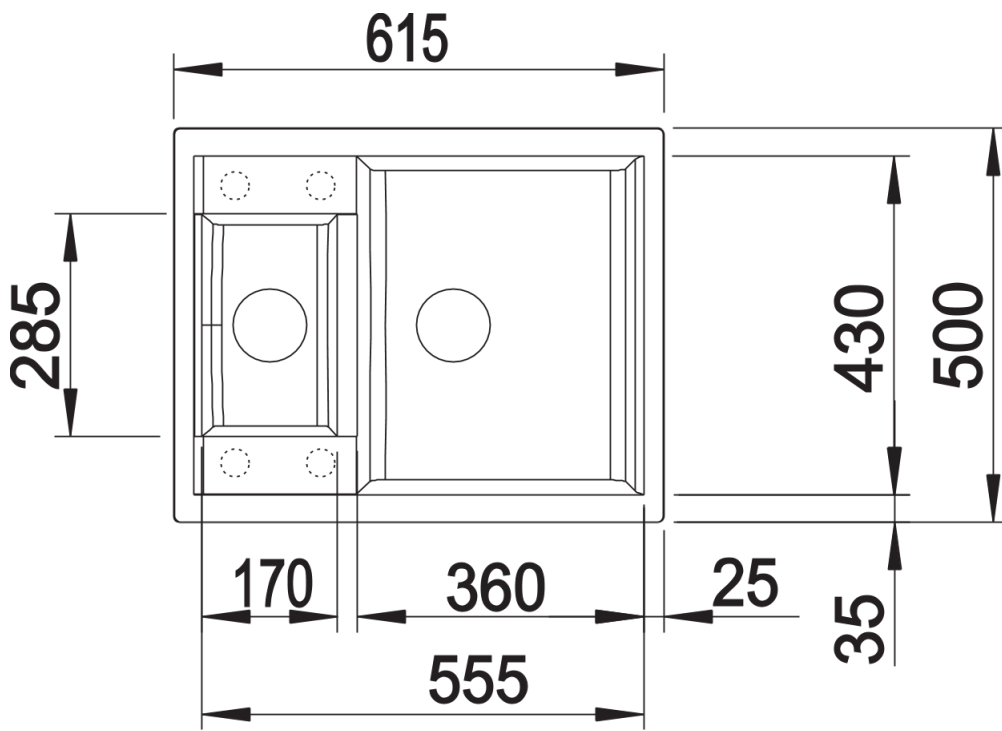

Product information sheet METRA 6

Item no. 516165

Benefits

- Modern, straight-lined design
- Attractive line of sinks in the medium price category
- Optimum solution for small kitchens
- The excellent capacity of the bowl provides even more room to do the washing up
- The additional bowl provides a high level of convenience
- Stylish low-profile rim design
- Can be installed either way round and also as under mount sink

Colours

Available colours:

alu metallic
white
anthracite
jasmine
coffee
tartufo
rock grey
pearl grey
black

SILGRANIT® PuraDur® anthracite

Planning information

- Cut out size: 595 x 480 x R15
- Universal handing
- German warehouse stock.
- Allow 10 working days.

Scope of supply

- Waste fitting with space-saving pipe, two 3 1/2" basket strainers, pop-up waste for main bowl

Details

Top view

Cut-out

Front view

Side view