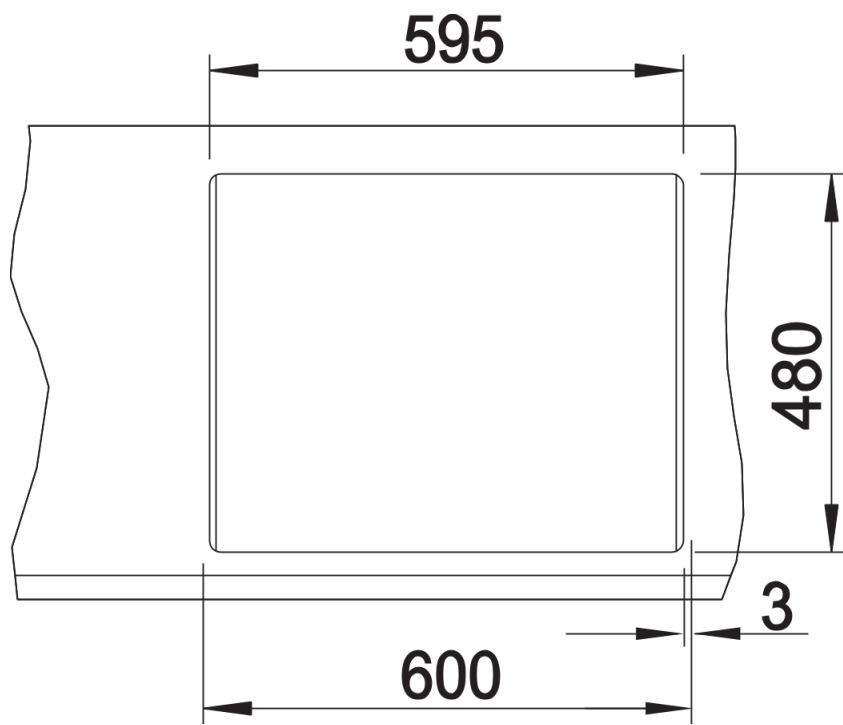

Colours

Available colours:

alu metallic
white
anthracite
jasmine
coffee
tartufo
rock grey
pearl grey
black

SILGRANIT® PuraDur® anthracite

Planning information

- Cut out size: 595 x 480 x R15
- Universal handing
- German warehouse stock.
- Allow 10 working days.

Scope of supply

- Waste fitting with space-saving pipe, two 3 1/2" basket strainers, pop-up waste for main bowl

Details

Top view

Cut-out

Front view

Side view