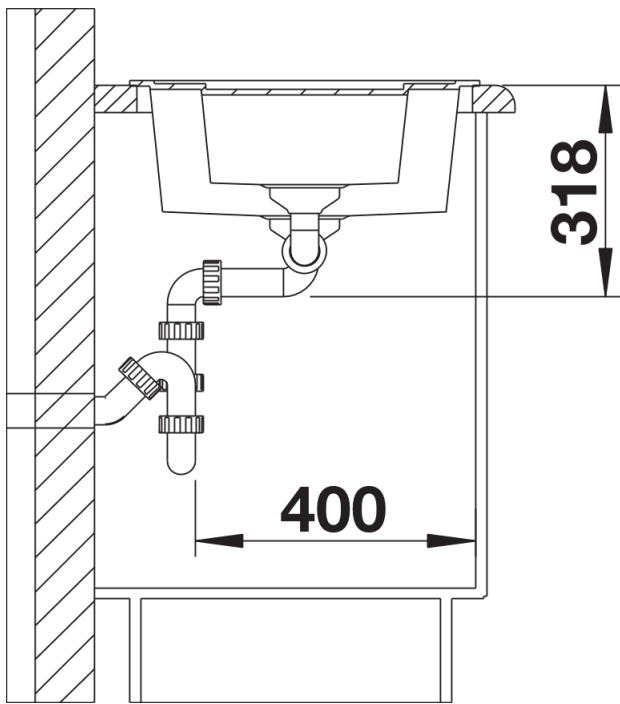

Colours

Available colours:

alu metallic
white
anthracite
jasmine
coffee
tartufo
rock grey
pearl grey
black

SILGRANIT® PuraDur® anthracite

Planning information

- Cut out size: 595 x 480 x R15
- Universal handing
- German warehouse stock.
- Allow 10 working days.

Scope of supply

- Waste fitting with space-saving pipe, two 3 1/2" basket strainers, pop-up waste for main bowl

Details

Top view

Cut-out

Front view

Side view