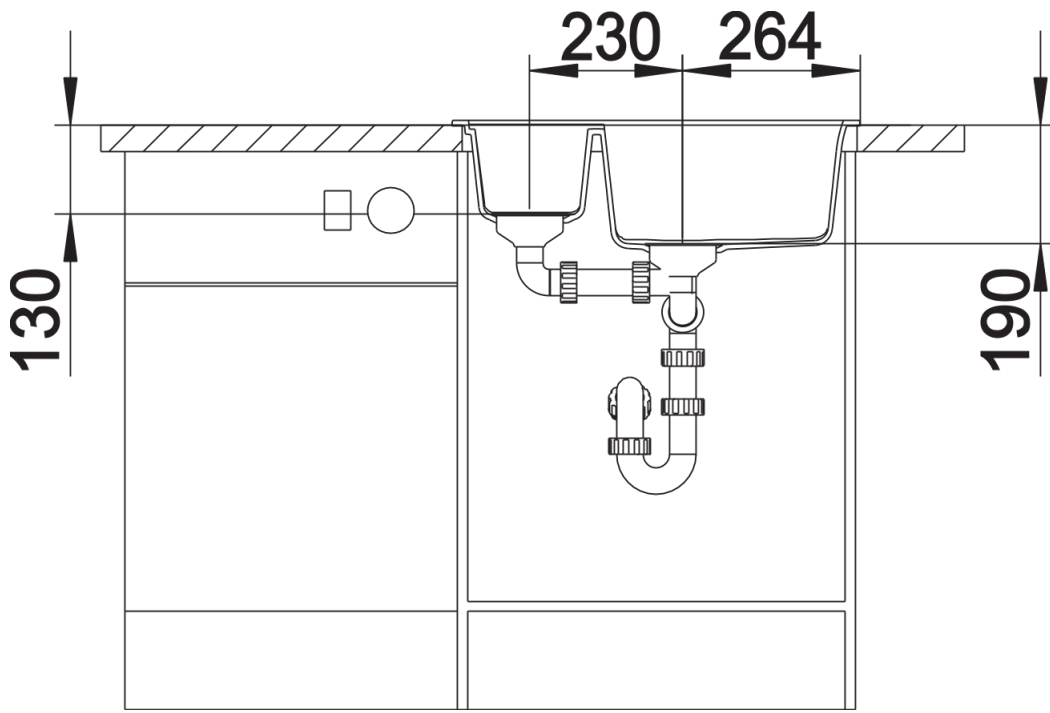

Colours

Available colours:

alu metallic
white
anthracite
jasmine
coffee
tartufo
rock grey
pearl grey
black

SILGRANIT® PuraDur® anthracite

Planning information

- Cut out size: 595 x 480 x R15
- Universal handing
- German warehouse stock.
- Allow 10 working days.

Scope of supply

- Waste fitting with space-saving pipe, two 3 1/2" basket strainers, pop-up waste for main bowl

Details

Top view

Cut-out

Front view

Side view