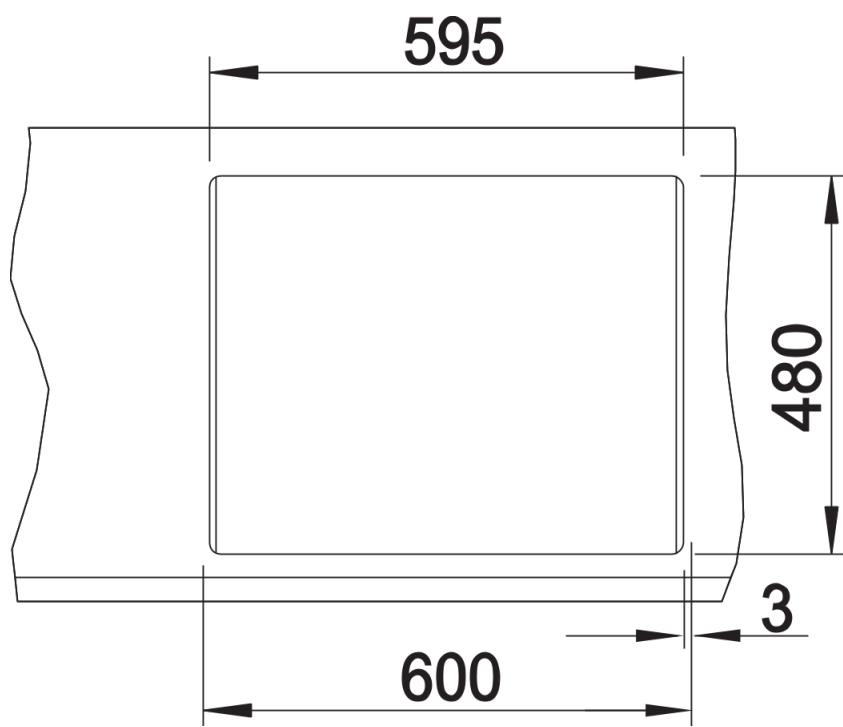

Product information sheet METRA 6

Item no. 516162

Benefits

- Modern, straight-lined design
- Attractive line of sinks in the medium price category
- Optimum solution for small kitchens
- The excellent capacity of the bowl provides even more room to do the washing up
- The additional bowl provides a high level of convenience
- Stylish low-profile rim design
- Can be installed either way round and also as under mount sink

Colours

Available colours:

- alu metallic
- white
- anthracite
- jasmine
- coffee
- tartufo
- rock grey
- pearl grey
- black

SILGRANIT® PuraDur® coffee

Planning information

- Cut out size: 595 x 480 x R15
- Universal handing
- German warehouse stock.
- Allow 10 working days.

Scope of supply

- Waste fitting with space-saving pipe, two 3 1/2" basket strainers, pop-up waste for main bowl

Details

Top view

Cut-out

Front view

Side view