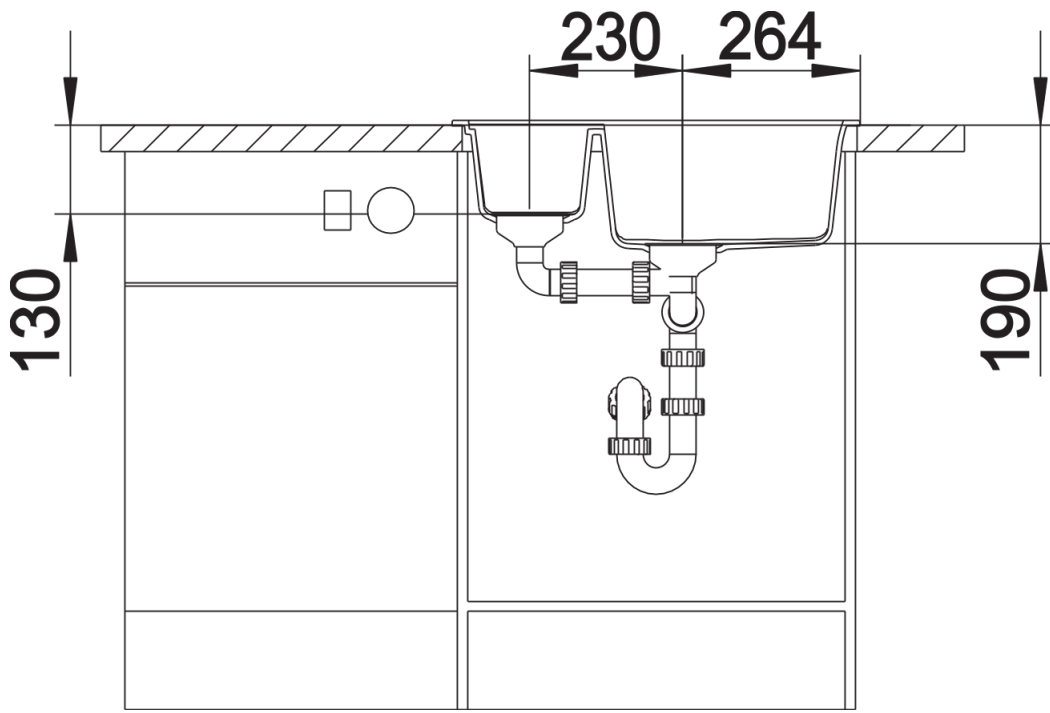

Colours

Available colours:

- alu metallic
- white
- anthracite
- jasmine
- coffee
- tartufo
- rock grey
- pearl grey
- black

SILGRANIT® PuraDur® coffee

Planning information

- Cut out size: 595 x 480 x R15
- Universal handing
- German warehouse stock.
- Allow 10 working days.

Scope of supply

- Waste fitting with space-saving pipe, two 3 1/2" basket strainers, pop-up waste for main bowl

Details

Top view

Cut-out

Front view

Side view