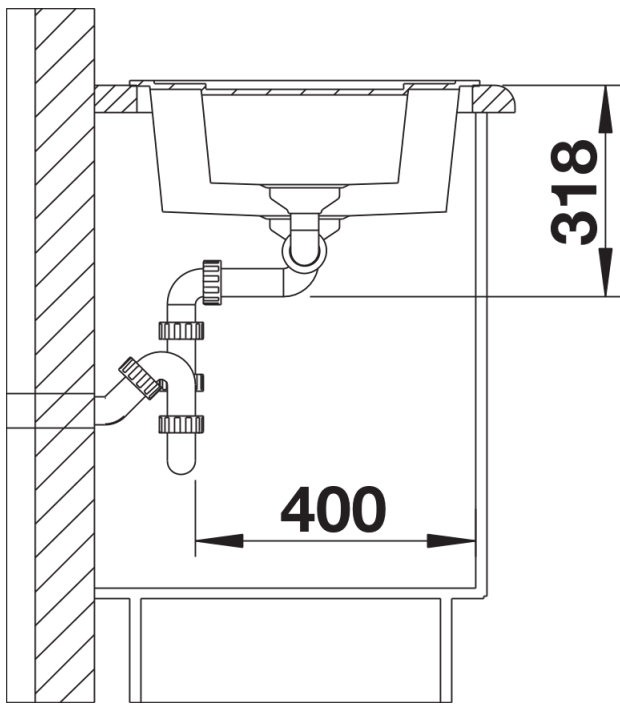

Colours

Available colours:

- alu metallic
- white
- anthracite
- jasmine
- coffee
- tartufo
- rock grey
- pearl grey
- black

SILGRANIT® PuraDur® coffee

Planning information

- Cut out size: 595 x 480 x R15
- Universal handing
- German warehouse stock.
- Allow 10 working days.

Scope of supply

- Waste fitting with space-saving pipe, two 3 1/2" basket strainers, pop-up waste for main bowl

Details

Top view

Cut-out

Front view

Side view