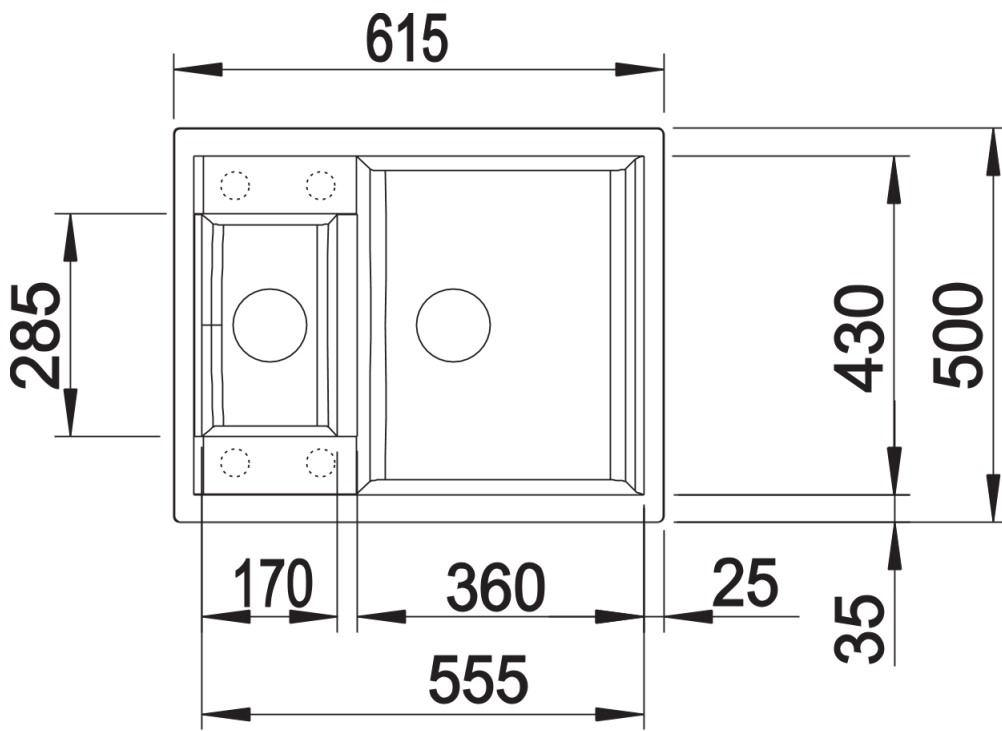

Product information sheet METRA 6

Item no. 516162

Benefits

- Modern, straight-lined design
- Attractive line of sinks in the medium price category
- Optimum solution for small kitchens
- The excellent capacity of the bowl provides even more room to do the washing up
- The additional bowl provides a high level of convenience
- Stylish low-profile rim design
- Can be installed either way round and also as under mount sink

Colours

Available colours:

- alu metallic
- white
- anthracite
- jasmine
- coffee
- tartufo
- rock grey
- pearl grey
- black

SILGRANIT® PuraDur® coffee

Planning information

- Cut out size: 595 x 480 x R15
- Universal handing
- German warehouse stock.
- Allow 10 working days.

Scope of supply

- Waste fitting with space-saving pipe, two 3 1/2" basket strainers, pop-up waste for main bowl

Details

Top view

Cut-out

Front view

Side view