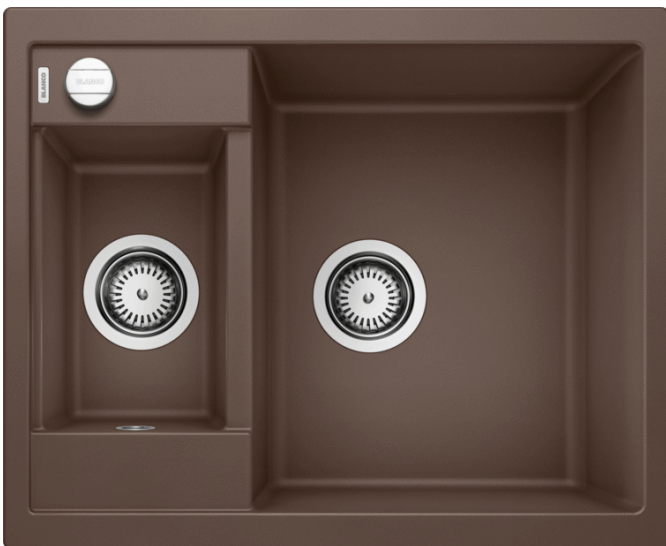

Product information sheet METRA 6

Item no. 516162

Benefits

- Modern, straight-lined design
- Attractive line of sinks in the medium price category
- Optimum solution for small kitchens
- The excellent capacity of the bowl provides even more room to do the washing up
- The additional bowl provides a high level of convenience
- Stylish low-profile rim design
- Can be installed either way round and also as under mount sink

Colours

Available colours:

- alu metallic
- white
- anthracite
- jasmine
- coffee
- tartufo
- rock grey
- pearl grey
- black

SILGRANIT® PuraDur® coffee

Planning information

- Cut out size: 595 x 480 x R15
- Universal handing
- German warehouse stock.
- Allow 10 working days.

Scope of supply

- Waste fitting with space-saving pipe, two 3 1/2" basket strainers, pop-up waste for main bowl

Details

Top view

Cut-out

Front view

Side view