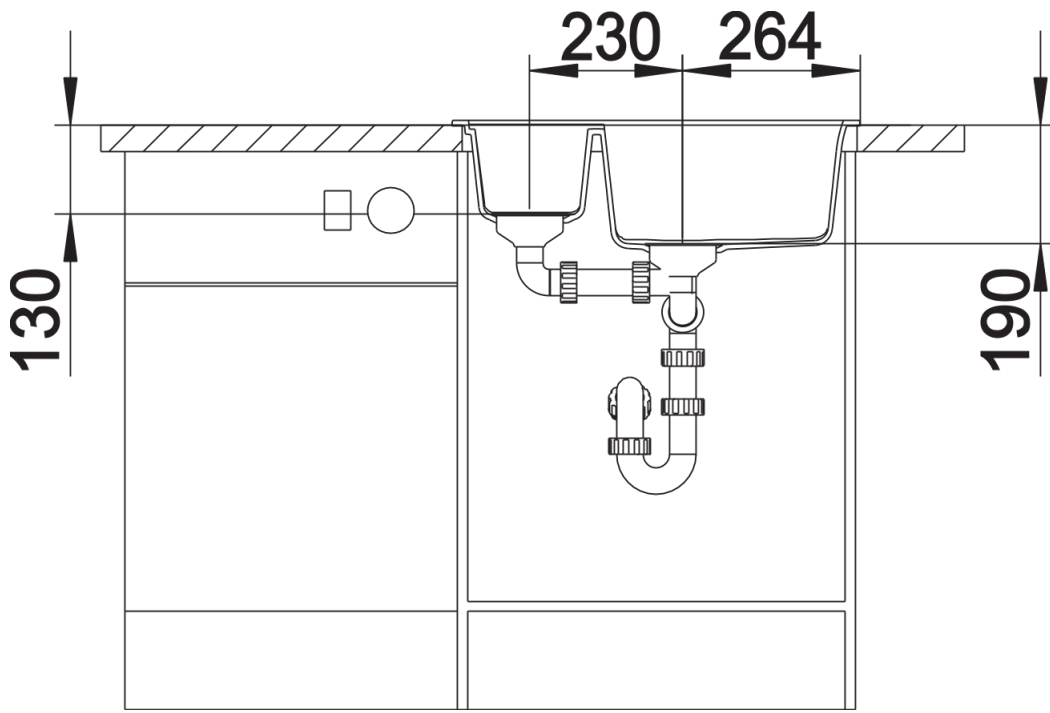

## Planning information

---

- Cut out size: 595 x 480 x R15
- Universal handing
- German warehouse stock.
- Allow 10 working days.

## Scope of supply

---

- Waste fitting with space-saving pipe, two 3 1/2" basket strainers, pop-up waste for main bowl

## Details

---

Top view

Cut-out

Front view

Side view