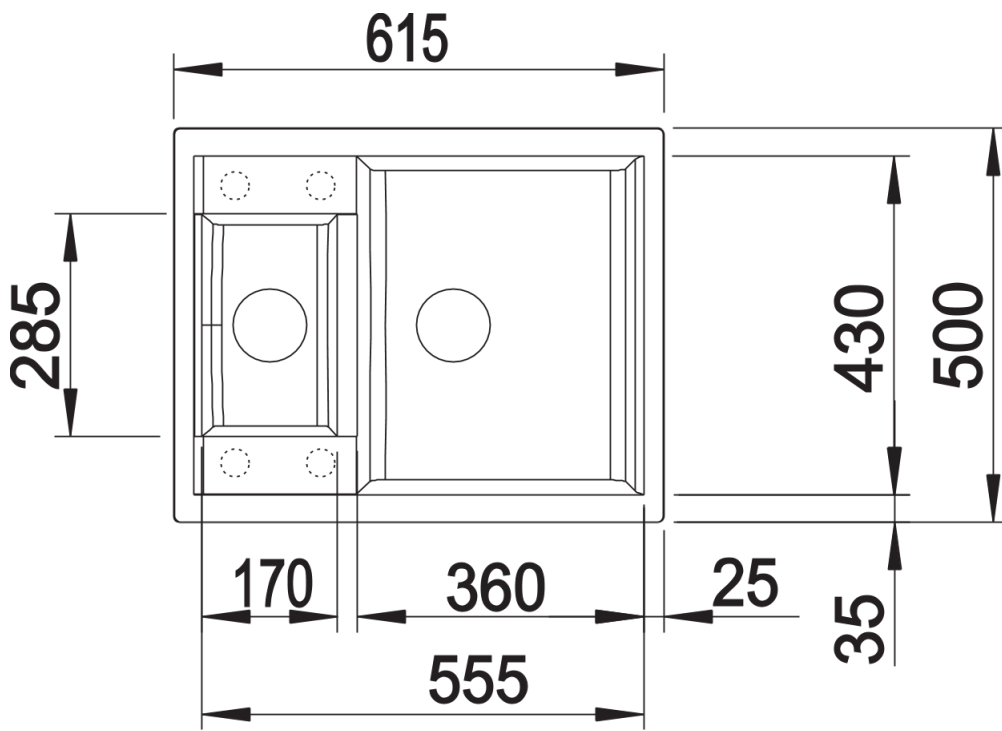

## Planning information

---

- Cut out size: 595 x 480 x R15
- Universal handing
- German warehouse stock.
- Allow 10 working days.

## Scope of supply

---

- Waste fitting with space-saving pipe, two 3 1/2" basket strainers, pop-up waste for main bowl

## Details

---

Top view

Cut-out

Front view

Side view