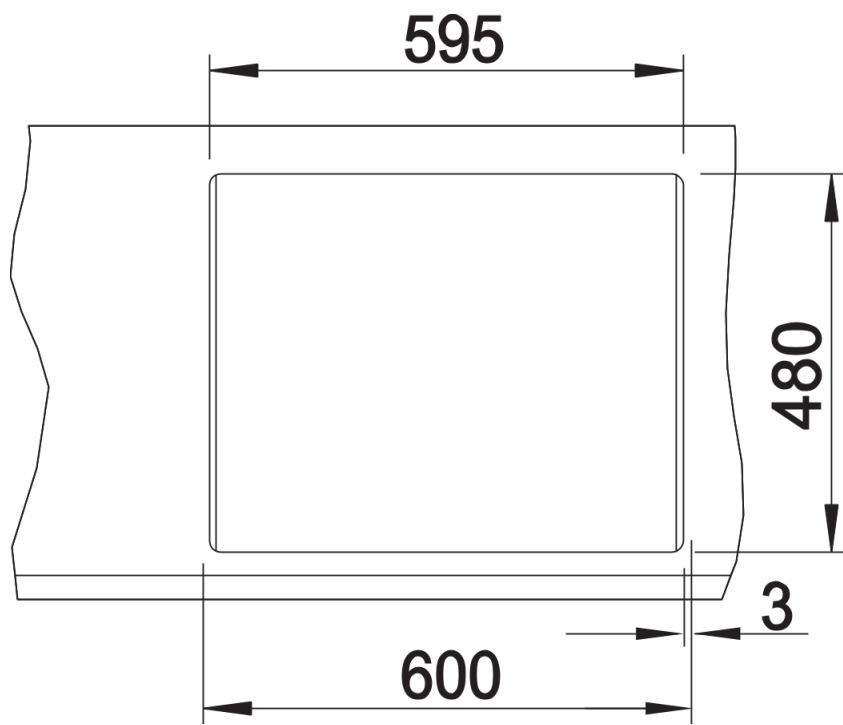

## Planning information

---

- Cut out size: 595 x 480 x R15
- Universal handing
- German warehouse stock.
- Allow 10 working days.

## Scope of supply

---

- Waste fitting with space-saving pipe, two 3 1/2" basket strainers, pop-up waste for main bowl

## Details

---

Top view

Cut-out

Front view

Side view