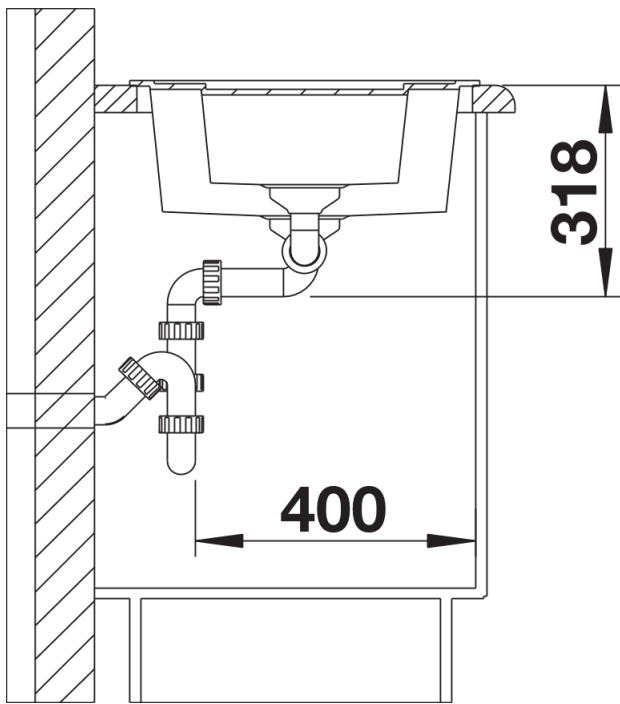

## Planning information

---

- Cut out size: 595 x 480 x R15
- Universal handing
- German warehouse stock.
- Allow 10 working days.

## Scope of supply

---

- Waste fitting with space-saving pipe, two 3 1/2" basket strainers, pop-up waste for main bowl

## Details

---

Top view

Cut-out

Front view

Side view