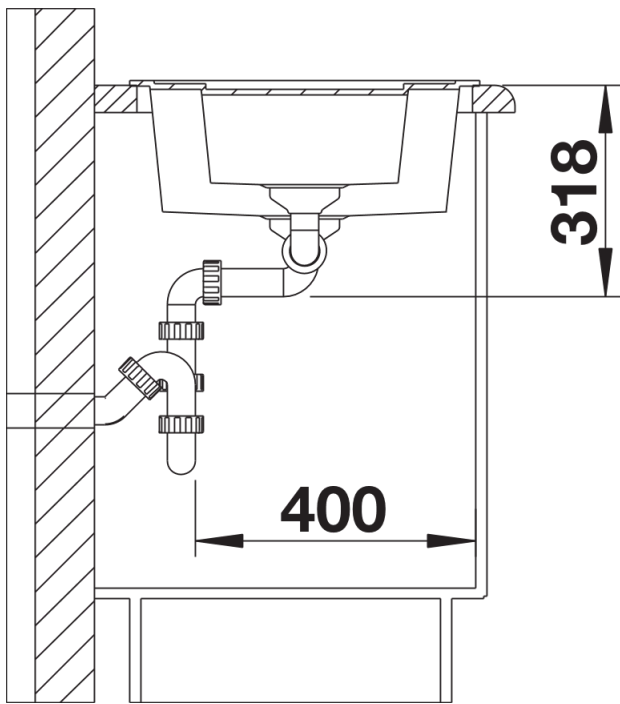

Colours

Available colours:

- alu metallic
- white
- anthracite
- jasmine
- coffee
- tartufo
- rock grey
- pearl grey
- black

SILGRANIT® PuraDur® white

Planning information

- Cut out size: 595 x 480 x R15
- Universal handing
- German warehouse stock.
- Allow 10 working days.

Scope of supply

- Waste fitting with space-saving pipe, two 3 1/2" basket strainers, pop-up waste for main bowl

Details

Top view

Cut-out

Front view

Side view