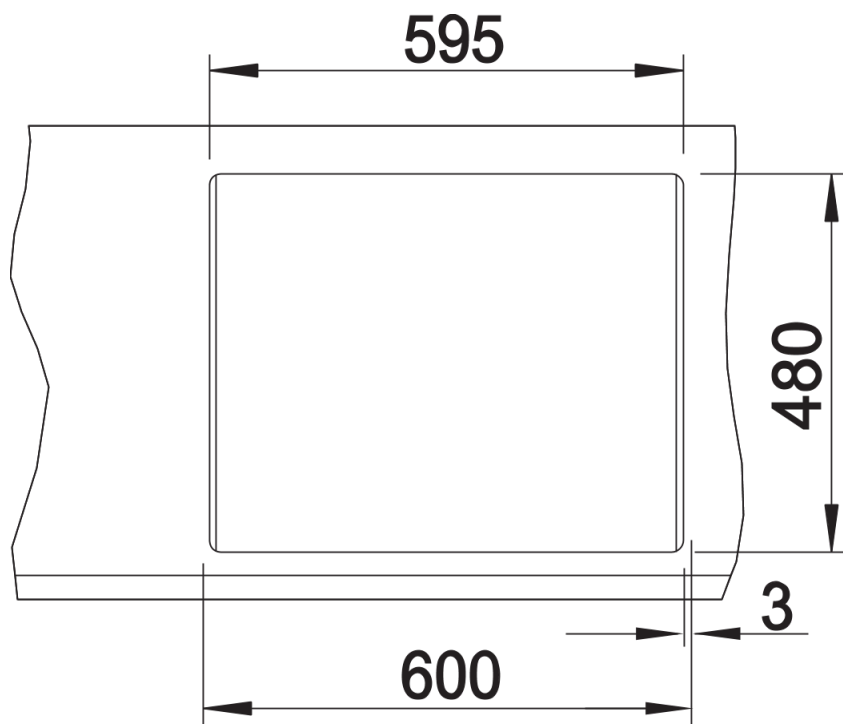

Colours

Available colours:

- alu metallic
- white
- anthracite
- jasmine
- coffee
- tartufo
- rock grey
- pearl grey
- black

SILGRANIT® PuraDur® white

Planning information

- Cut out size: 595 x 480 x R15
- Universal handing
- German warehouse stock.
- Allow 10 working days.

Scope of supply

- Waste fitting with space-saving pipe, two 3 1/2" basket strainers, pop-up waste for main bowl

Details

Top view

Cut-out

Front view

Side view