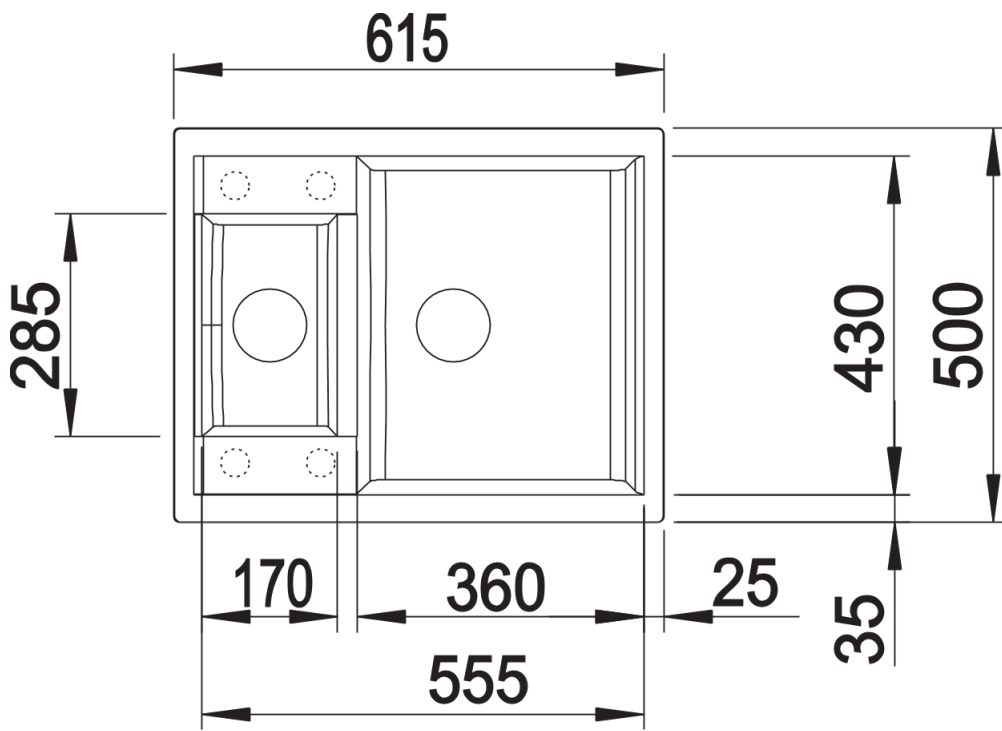

Product information sheet METRA 6

Item no. 516157

Benefits

- Modern, straight-lined design
- Attractive line of sinks in the medium price category
- Optimum solution for small kitchens
- The excellent capacity of the bowl provides even more room to do the washing up
- The additional bowl provides a high level of convenience
- Stylish low-profile rim design
- Can be installed either way round and also as under mount sink

Colours

Available colours:

- alu metallic
- white
- anthracite
- jasmine
- coffee
- tartufo
- rock grey
- pearl grey
- black

SILGRANIT® PuraDur® white

Planning information

- Cut out size: 595 x 480 x R15
- Universal handing
- German warehouse stock.
- Allow 10 working days.

Scope of supply

- Waste fitting with space-saving pipe, two 3 1/2" basket strainers, pop-up waste for main bowl

Details

Top view

Cut-out

Front view

Side view