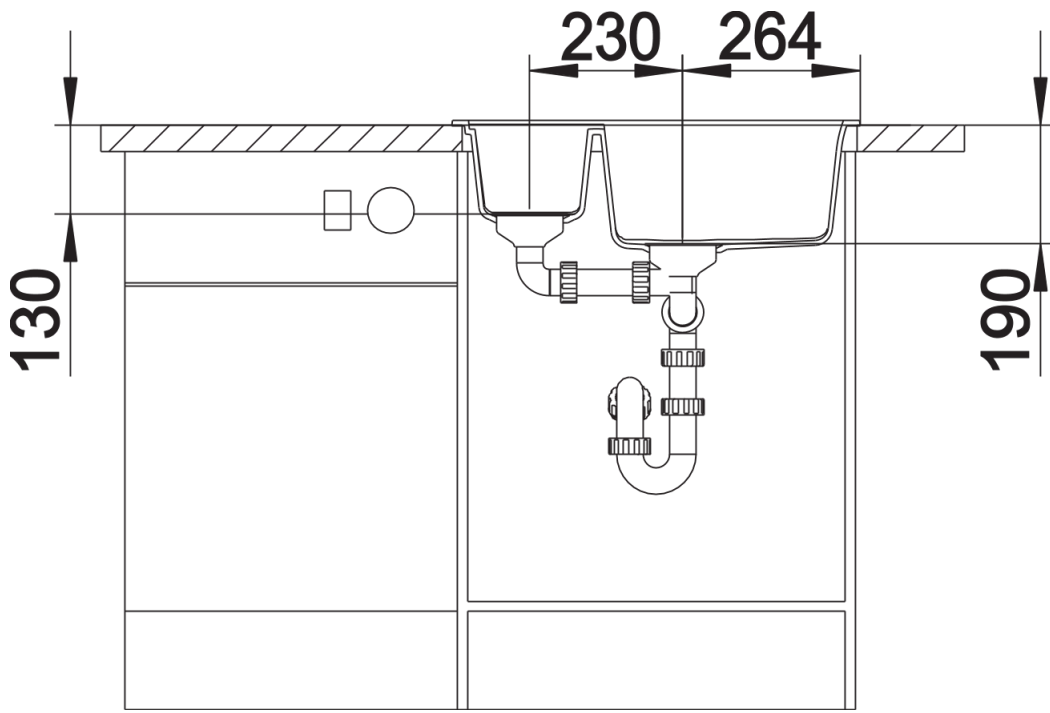

Colours

Available colours:

- alu metallic
- white
- anthracite
- jasmine
- coffee
- tartufo
- rock grey
- pearl grey
- black

SILGRANIT® PuraDur® white

Planning information

- Cut out size: 595 x 480 x R15
- Universal handing
- German warehouse stock.
- Allow 10 working days.

Scope of supply

- Waste fitting with space-saving pipe, two 3 1/2" basket strainers, pop-up waste for main bowl

Details

Top view

Cut-out

Front view

Side view