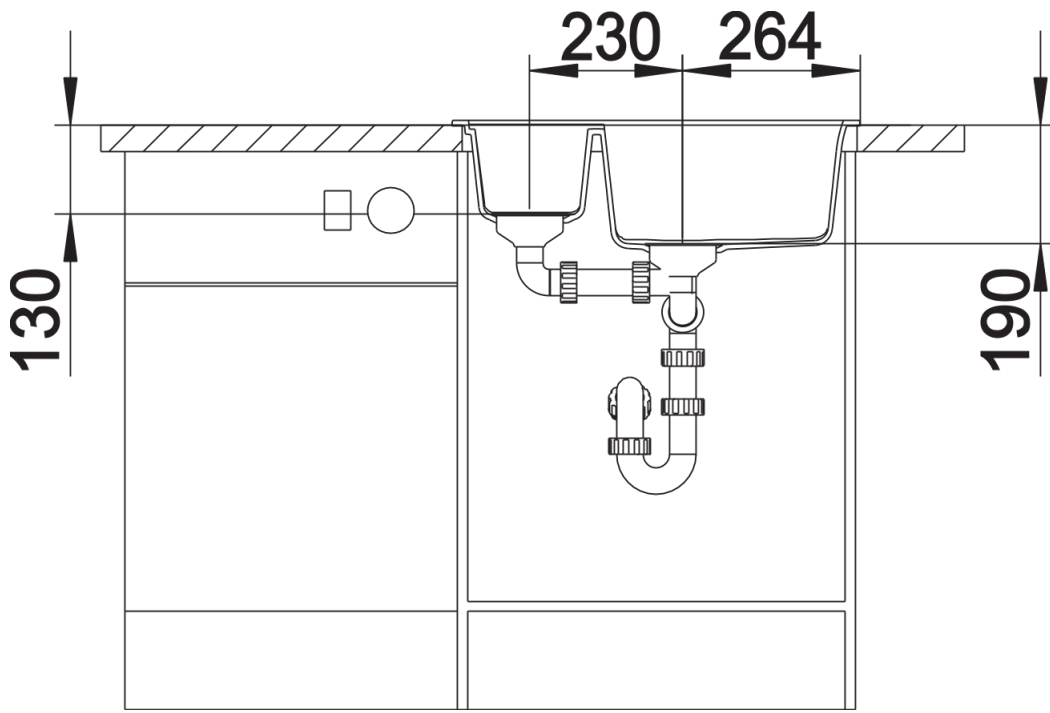

Colours

Available colours:

alu metallic
white
anthracite
jasmine
coffee
tartufo
rock grey
pearl grey
black

SILGRANIT® PuraDur® alu metallic

Planning information

- Cut out size: 595 x 480 x R15
- Universal handing
- German warehouse stock.
- Allow 10 working days.

Scope of supply

- Waste fitting with space-saving pipe, two 3 1/2" basket strainers, pop-up waste for main bowl

Details

Top view

Cut-out

Front view

Side view