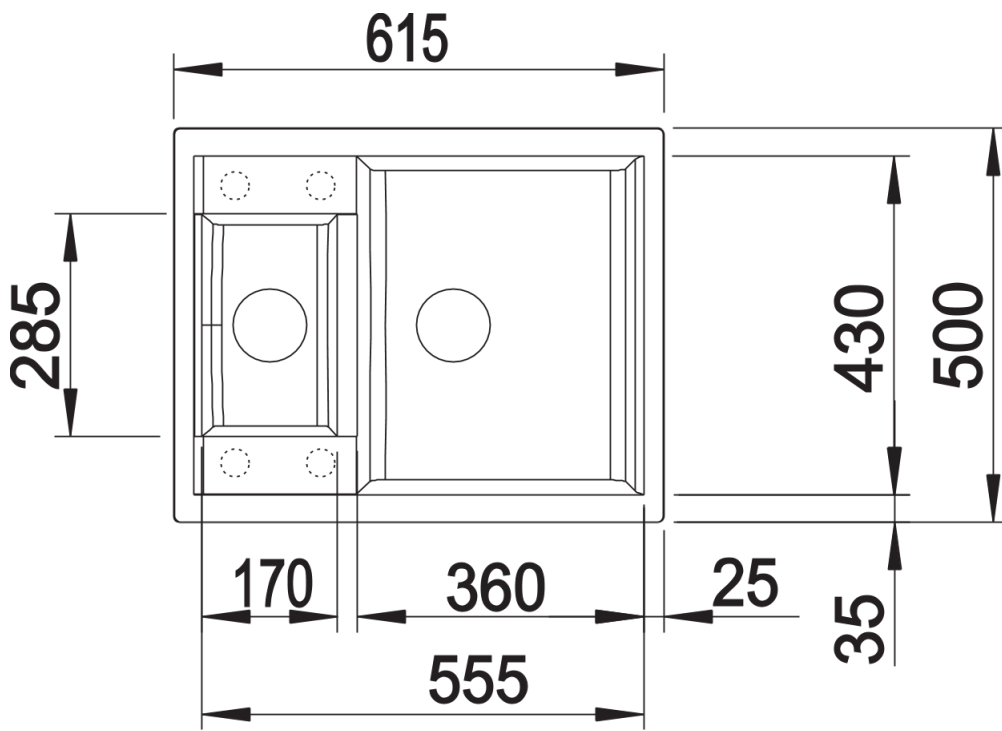

Product information sheet METRA 6

Item no. 516156

Benefits

- Modern, straight-lined design
- Attractive line of sinks in the medium price category
- Optimum solution for small kitchens
- The excellent capacity of the bowl provides even more room to do the washing up
- The additional bowl provides a high level of convenience
- Stylish low-profile rim design
- Can be installed either way round and also as under mount sink

Colours

Available colours:

alu metallic
white
anthracite
jasmine
coffee
tartufo
rock grey
pearl grey
black

SILGRANIT® PuraDur® alu metallic

Planning information

- Cut out size: 595 x 480 x R15
- Universal handing
- German warehouse stock.
- Allow 10 working days.

Scope of supply

- Waste fitting with space-saving pipe, two 3 1/2" basket strainers, pop-up waste for main bowl

Details

Top view

Cut-out

Front view

Side view