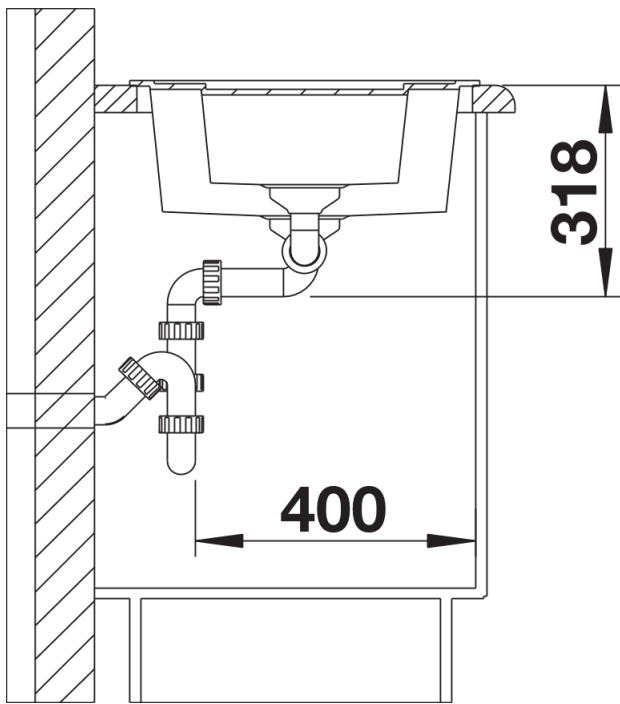

Colours

Available colours:

alu metallic
white
anthracite
jasmine
coffee
tartufo
rock grey
pearl grey
black

SILGRANIT® PuraDur® alu metallic

Planning information

- Cut out size: 595 x 480 x R15
- Universal handing
- German warehouse stock.
- Allow 10 working days.

Scope of supply

- Waste fitting with space-saving pipe, two 3 1/2" basket strainers, pop-up waste for main bowl

Details

Top view

Cut-out

Front view

Side view