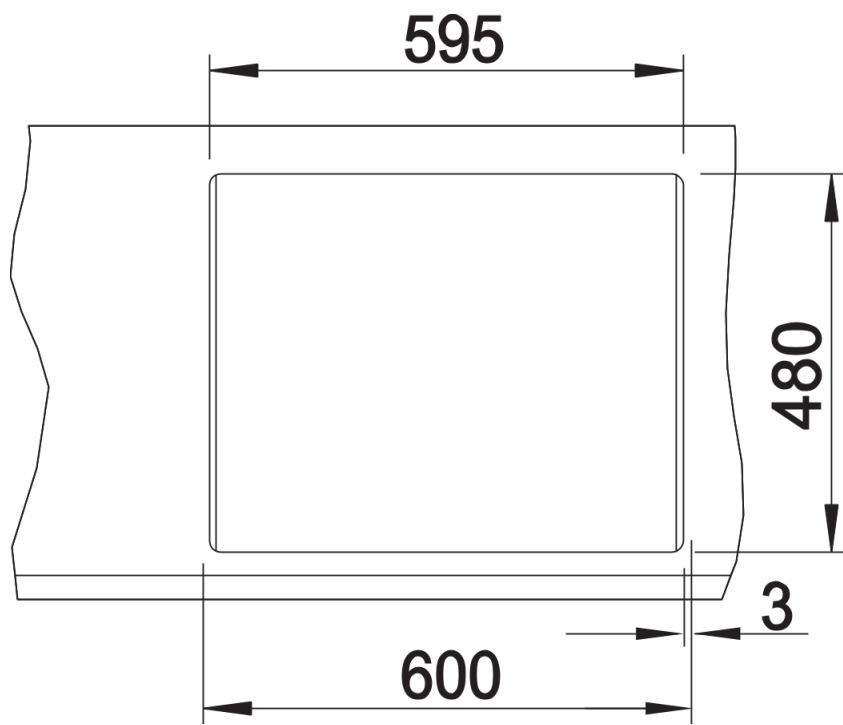

Colours

Available colours:

alu metallic
white
anthracite
jasmine
coffee
tartufo
rock grey
pearl grey
black

SILGRANIT® PuraDur® alu metallic

Planning information

- Cut out size: 595 x 480 x R15
- Universal handing
- German warehouse stock.
- Allow 10 working days.

Scope of supply

- Waste fitting with space-saving pipe, two 3 1/2" basket strainers, pop-up waste for main bowl

Details

Top view

Cut-out

Front view

Side view