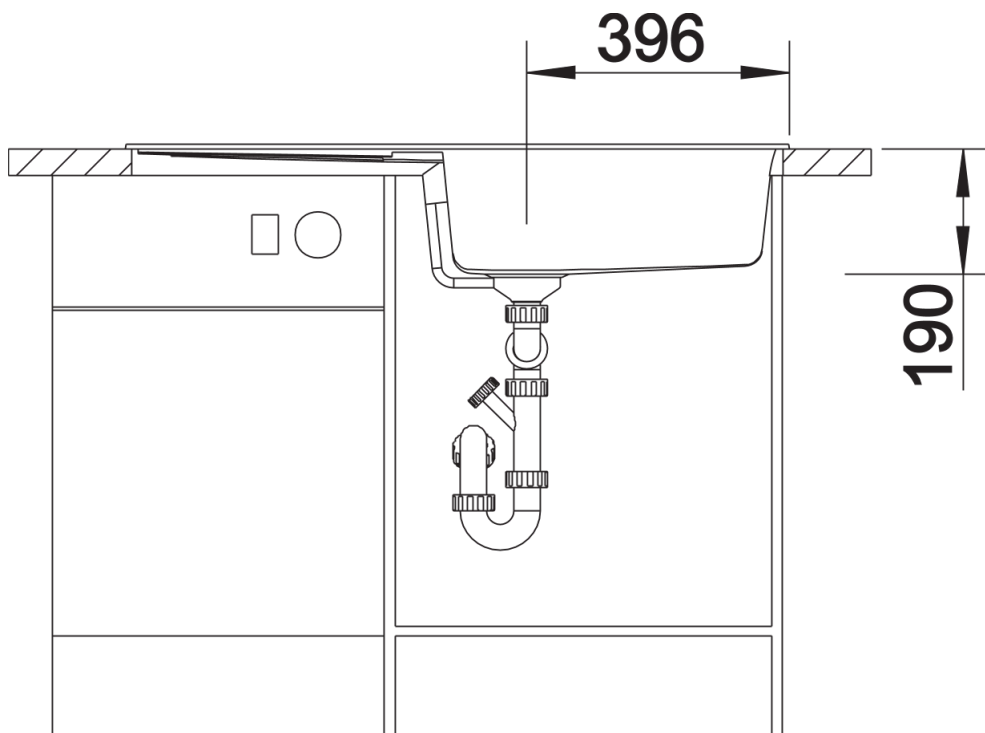

Product information sheet METRA XL 6 S

Item no. 515287

Benefits

- Young, straight-lined design
- The unsurpassed capacity of the bowl provides even more room to do the washing up
- Aesthetic low-profile rim design
- Can be installed either way round and also as under mount sink
- Cutting boards in various designs and crockery basket available as optional extras

Colours

SILGRANIT® PuraDur® coffee

Available colours:

- alu metallic
- white
- jasmine
- anthracite
- coffee
- tartufo
- rock grey
- pearl grey
- black

Planning information

- Cut out size: 980 x 480 x 15R
- Universal handing

Scope of supply

- Waste fitting with space-saving pipe, 3 1/2" pop-up waste

Details

Top view

Cut-out

Front view

Side view