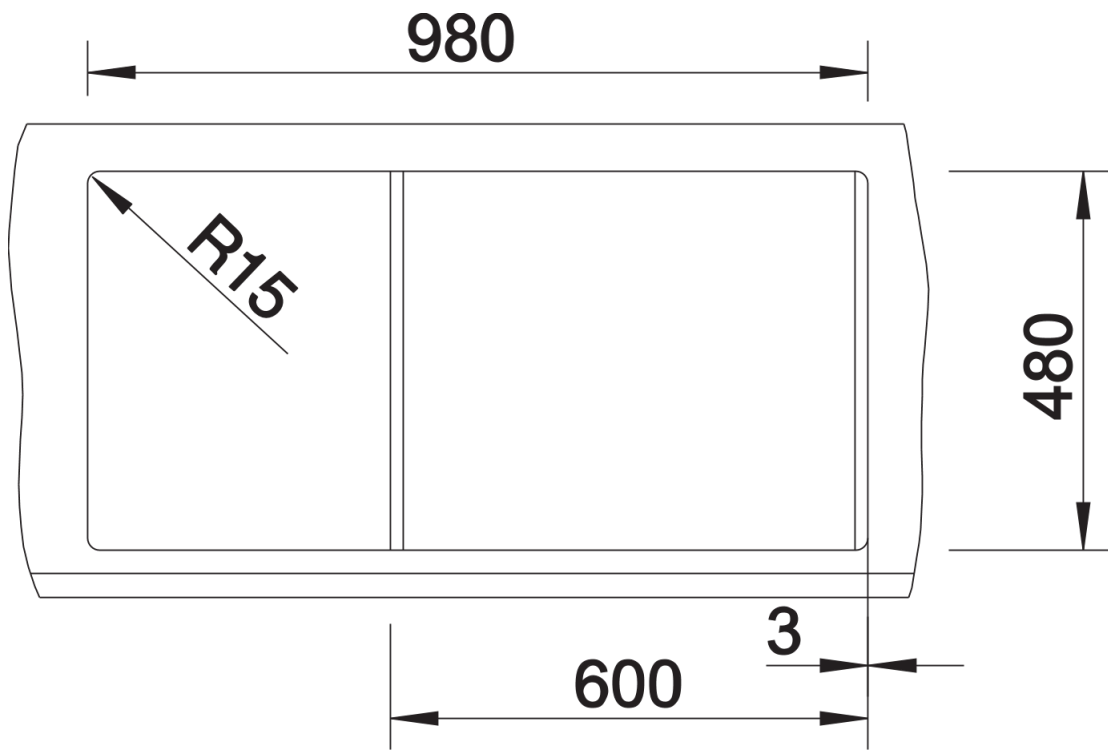

Product information sheet METRA XL 6 S

Item no. 515287

Benefits

- Young, straight-lined design
- The unsurpassed capacity of the bowl provides even more room to do the washing up
- Aesthetic low-profile rim design
- Can be installed either way round and also as under mount sink
- Cutting boards in various designs and crockery basket available as optional extras

Colours

SILGRANIT® PuraDur® coffee

Available colours:

- alu metallic
- white
- jasmine
- anthracite
- coffee
- tartufo
- rock grey
- pearl grey
- black

Planning information

- Cut out size: 980 x 480 x 15R
- Universal handing

Scope of supply

- Waste fitting with space-saving pipe, 3 1/2" pop-up waste

Details

Top view

Cut-out

Front view

Side view