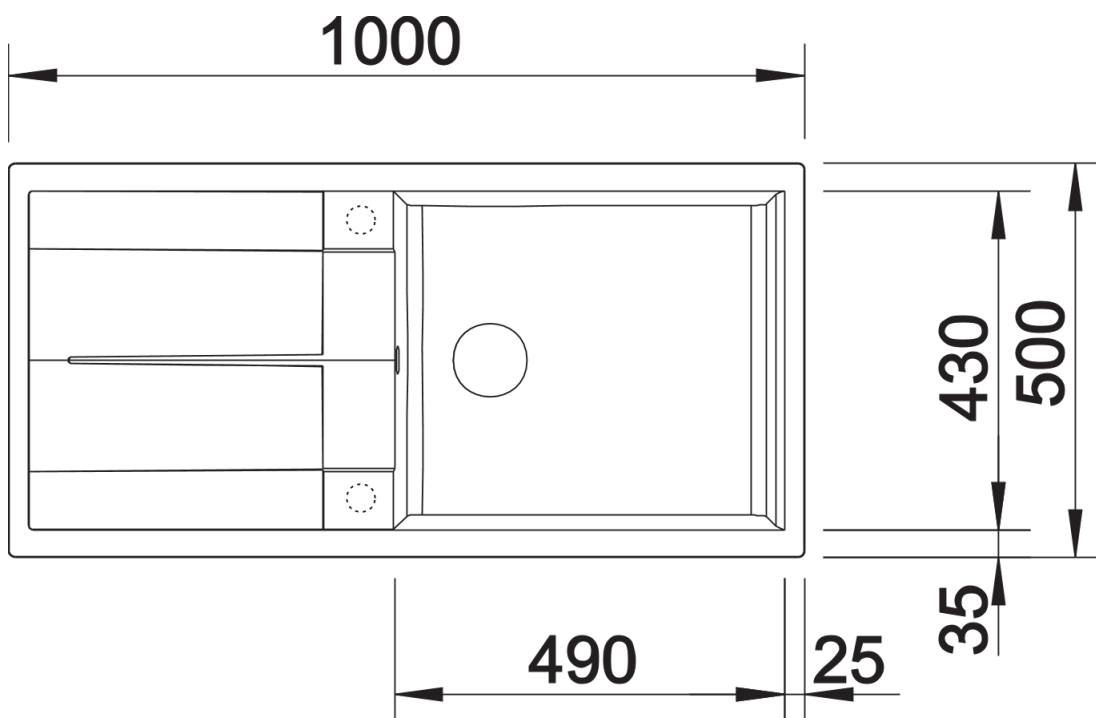

Product information sheet METRA XL 6 S

Item no. 515287

Benefits

- Young, straight-lined design
- The unsurpassed capacity of the bowl provides even more room to do the washing up
- Aesthetic low-profile rim design
- Can be installed either way round and also as under mount sink
- Cutting boards in various designs and crockery basket available as optional extras

Colours

SILGRANIT® PuraDur® coffee

Available colours:

- alu metallic
- white
- jasmine
- anthracite
- coffee
- tartufo
- rock grey
- pearl grey
- black

Planning information

- Cut out size: 980 x 480 x 15R
- Universal handing

Scope of supply

- Waste fitting with space-saving pipe, 3 1/2" pop-up waste

Details

Top view

Cut-out

Front view

Side view