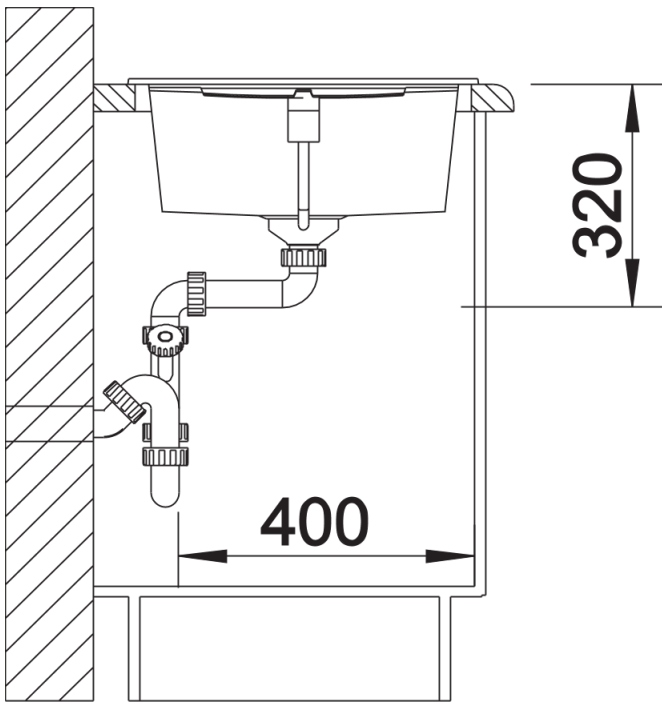

Product information sheet METRA XL 6 S

Item no. 515287

Benefits

- Young, straight-lined design
- The unsurpassed capacity of the bowl provides even more room to do the washing up
- Aesthetic low-profile rim design
- Can be installed either way round and also as under mount sink
- Cutting boards in various designs and crockery basket available as optional extras

Colours

SILGRANIT® PuraDur® coffee

Available colours:

- alu metallic
- white
- jasmine
- anthracite
- coffee
- tartufo
- rock grey
- pearl grey
- black

Planning information

- Cut out size: 980 x 480 x 15R
- Universal handing

Scope of supply

- Waste fitting with space-saving pipe, 3 1/2" pop-up waste

Details

Top view

Cut-out

Front view

Side view