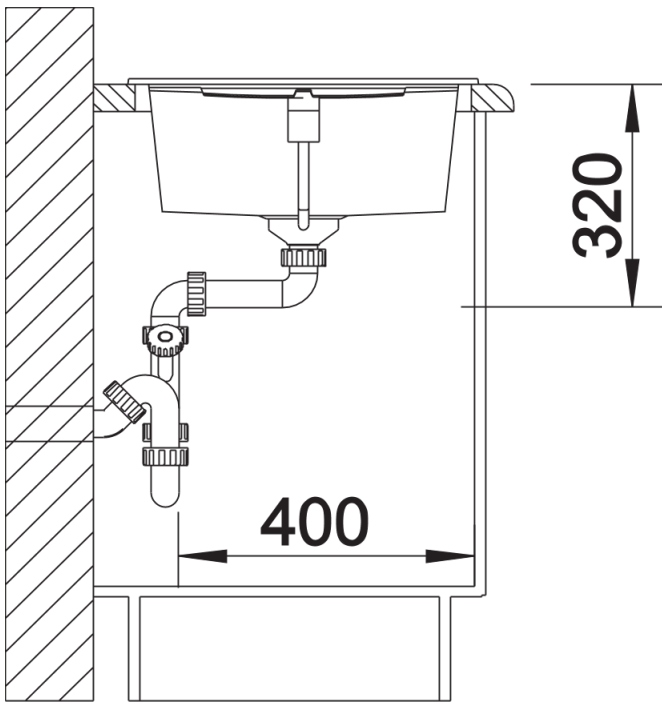

Product information sheet METRA XL 6 S

Item no. 515280

Benefits

- Young, straight-lined design
- The unsurpassed capacity of the bowl provides even more room to do the washing up
- Aesthetic low-profile rim design
- Can be installed either way round and also as under mount sink
- Cutting boards in various designs and crockery basket available as optional extras

Colours

SILGRANIT® PuraDur® white

Available colours:

alu metallic
white
jasmine
anthracite
coffee
tartufo
rock grey
pearl grey
black

Planning information

- Cut out size: 980 x 480 x 15R
- Universal handing

Scope of supply

- Waste fitting with space-saving pipe, 3 1/2" pop-up waste

Details

Top view

Cut-out

Front view

Side view