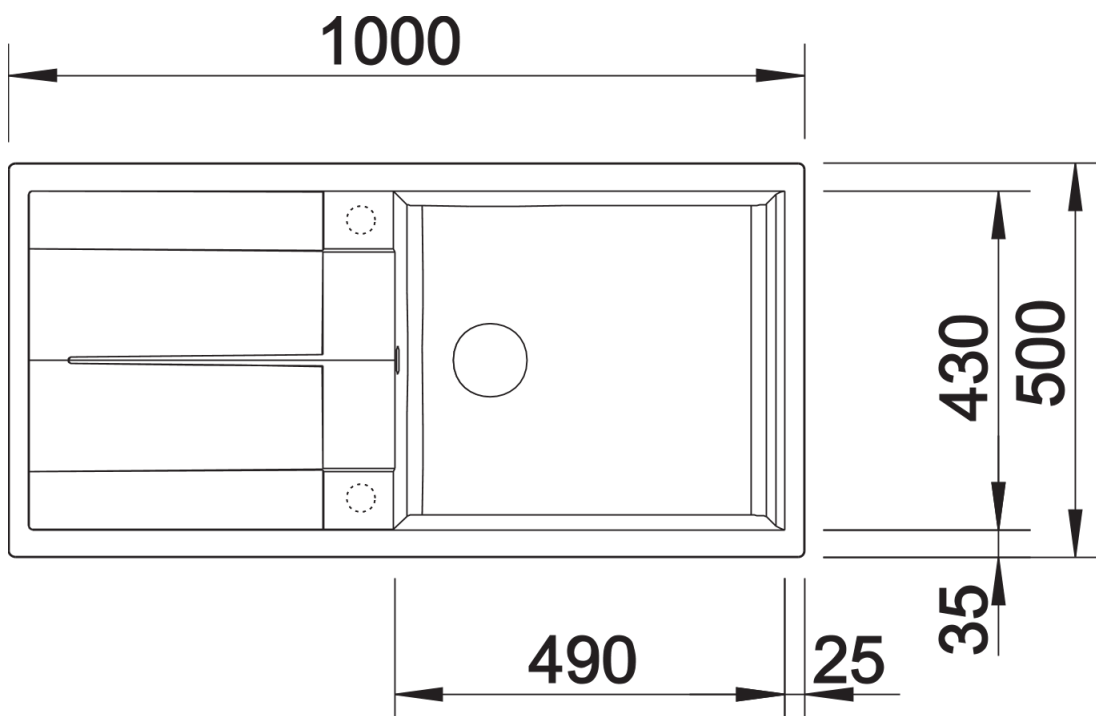

Product information sheet METRA XL 6 S

Item no. 515280

Benefits

- Young, straight-lined design
- The unsurpassed capacity of the bowl provides even more room to do the washing up
- Aesthetic low-profile rim design
- Can be installed either way round and also as under mount sink
- Cutting boards in various designs and crockery basket available as optional extras

Colours

SILGRANIT® PuraDur® white

Available colours:

alu metallic
white
jasmine
anthracite
coffee
tartufo
rock grey
pearl grey
black

Planning information

- Cut out size: 980 x 480 x 15R
- Universal handing

Scope of supply

- Waste fitting with space-saving pipe, 3 1/2" pop-up waste

Details

Top view

Cut-out

Front view

Side view