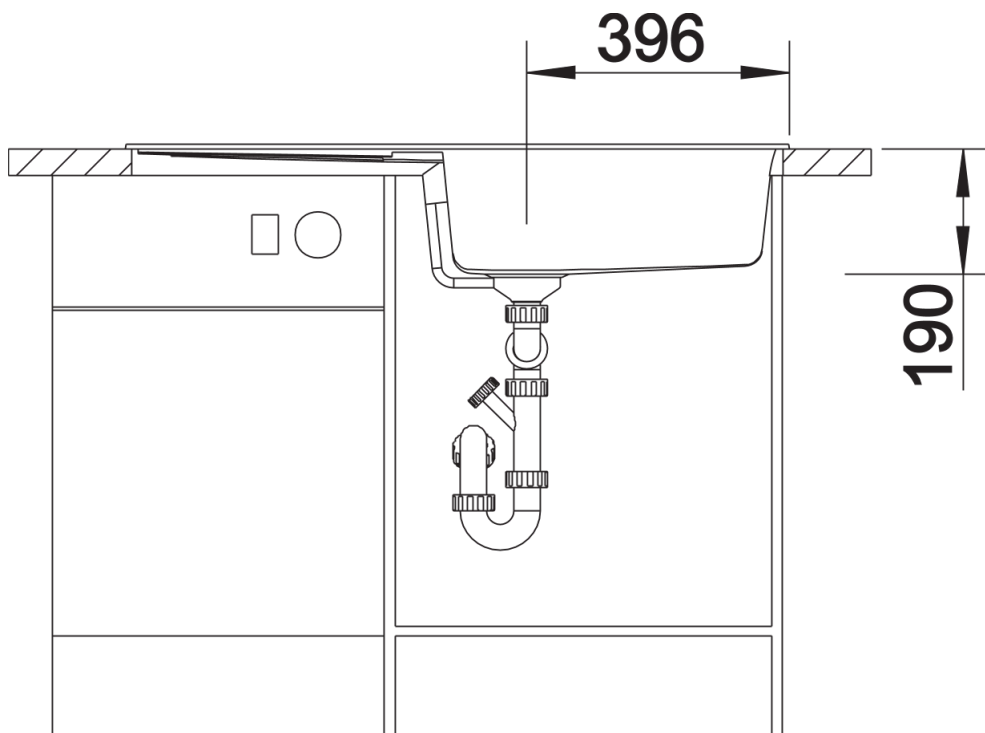

Product information sheet METRA XL 6 S

Item no. 515280

Benefits

- Young, straight-lined design
- The unsurpassed capacity of the bowl provides even more room to do the washing up
- Aesthetic low-profile rim design
- Can be installed either way round and also as under mount sink
- Cutting boards in various designs and crockery basket available as optional extras

Colours

SILGRANIT® PuraDur® white

Available colours:

alu metallic
white
jasmine
anthracite
coffee
tartufo
rock grey
pearl grey
black

Planning information

- Cut out size: 980 x 480 x 15R
- Universal handing

Scope of supply

- Waste fitting with space-saving pipe, 3 1/2" pop-up waste

Details

Top view

Cut-out

Front view

Side view