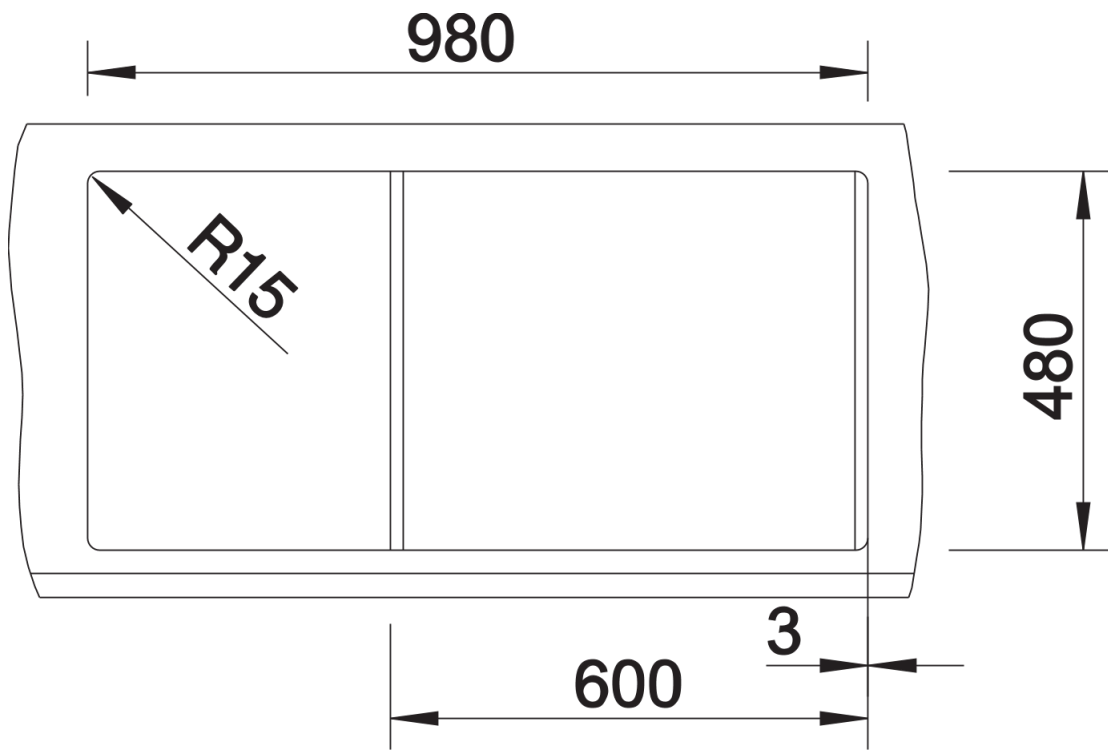

Product information sheet METRA XL 6 S

Item no. 515280

Benefits

- Young, straight-lined design
- The unsurpassed capacity of the bowl provides even more room to do the washing up
- Aesthetic low-profile rim design
- Can be installed either way round and also as under mount sink
- Cutting boards in various designs and crockery basket available as optional extras

Colours

SILGRANIT® PuraDur® white

Available colours:

alu metallic
white
jasmine
anthracite
coffee
tartufo
rock grey
pearl grey
black

Planning information

- Cut out size: 980 x 480 x 15R
- Universal handing

Scope of supply

- Waste fitting with space-saving pipe, 3 1/2" pop-up waste

Details

Top view

Cut-out

Front view

Side view