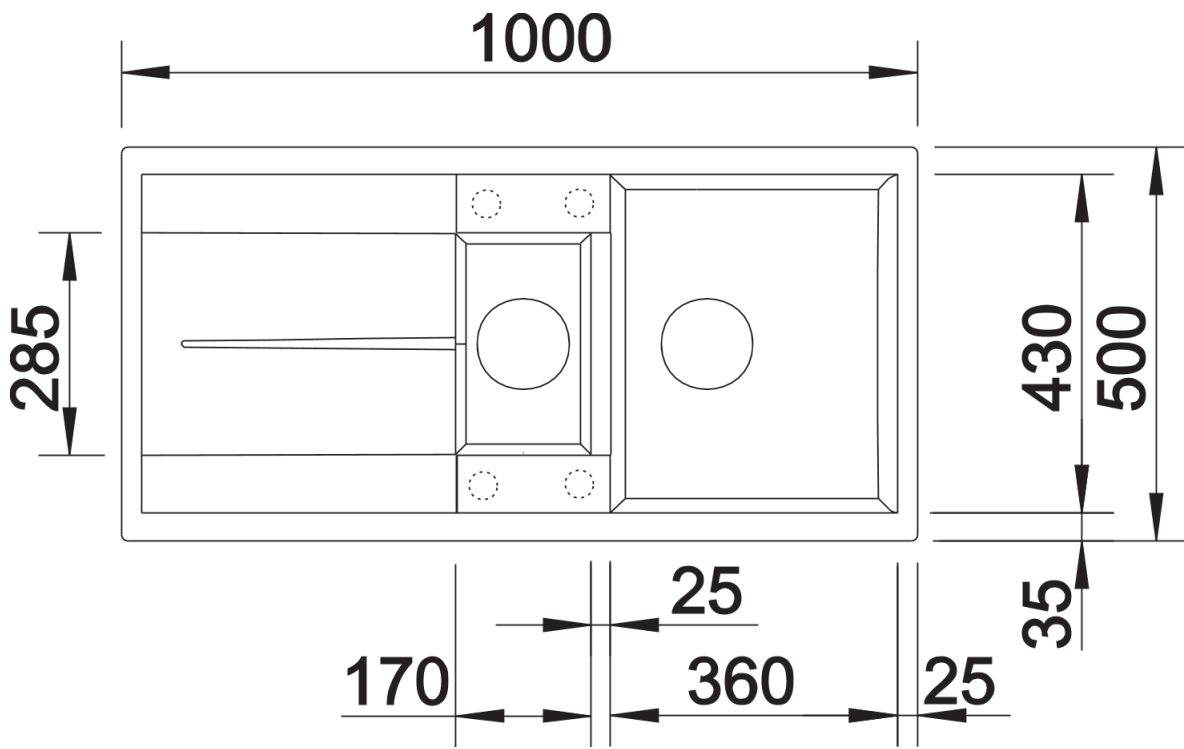

Product information sheet METRA 6 S

Item no. 515045

Benefits

- Young, straight-lined design
- The unsurpassed capacity of the bowl provides even more room to do the washing up
- The additional bowl provides a high degree of comfort
- Spacious draining area provides a high degree of comfort
- Aesthetic low-profile rim design
- Can be installed reversibly and also as under mount sink

Colours

SILGRANIT® PuraDur® coffee

Available colours:

- white
- jasmine
- anthracite
- alu metallic
- coffee
- tartufo
- rock grey
- pearl grey
- black

Planning information

- Cut out size: 980 x 480 x R15
- Universal handing

Scope of supply

- stainless steel colander, Waste fitting with space-saving pipe, two 3 1/2" basket strainers, pop-up waste for main bowl

Details

Top view

Cut-out

Front view

Side view