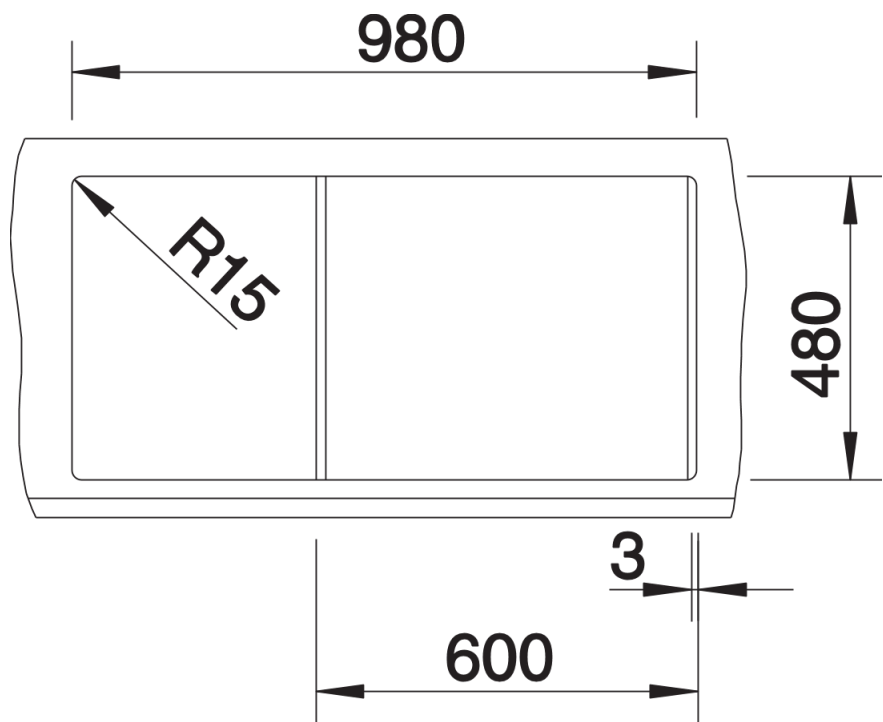

Product information sheet METRA 6 S

Item no. 515045

Benefits

- Young, straight-lined design
- The unsurpassed capacity of the bowl provides even more room to do the washing up
- The additional bowl provides a high degree of comfort
- Spacious draining area provides a high degree of comfort
- Aesthetic low-profile rim design
- Can be installed reversibly and also as under mount sink

Colours

SILGRANIT® PuraDur® coffee

Available colours:

- white
- jasmine
- anthracite
- alu metallic
- coffee
- tartufo
- rock grey
- pearl grey
- black

Planning information

- Cut out size: 980 x 480 x R15
- Universal handing

Scope of supply

- stainless steel colander, Waste fitting with space-saving pipe, two 3 1/2" basket strainers, pop-up waste for main bowl

Details

Top view

Cut-out

Front view

Side view