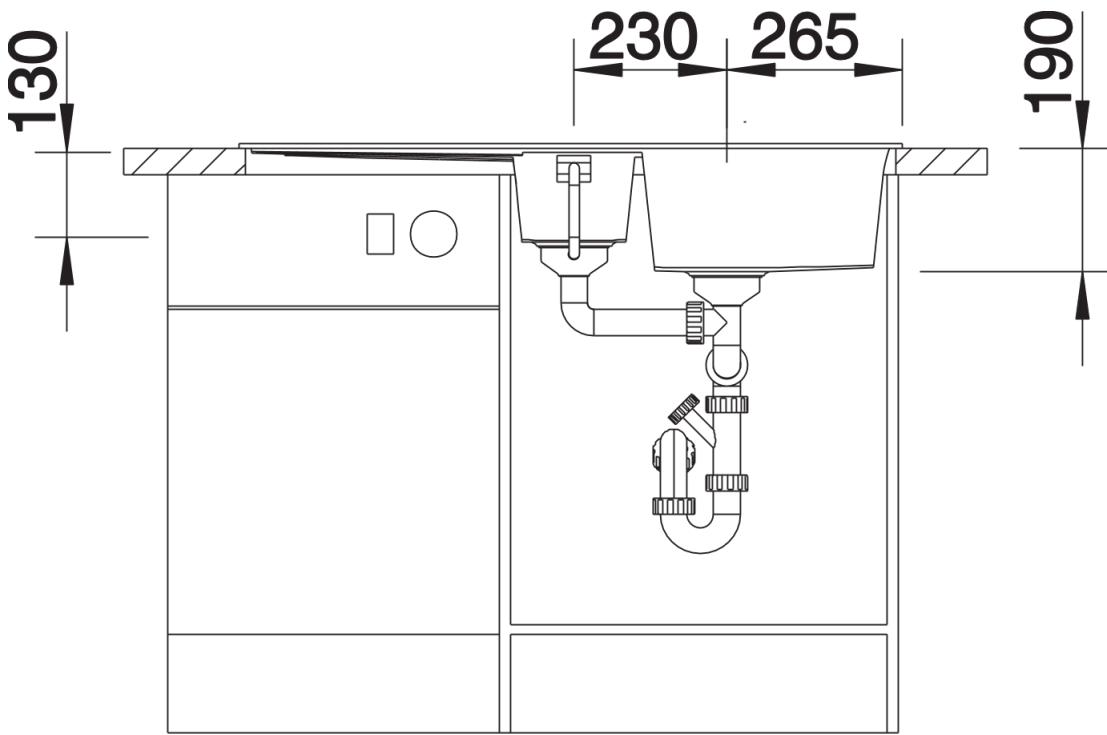

Product information sheet METRA 6 S

Item no. 515045

Benefits

- Young, straight-lined design
- The unsurpassed capacity of the bowl provides even more room to do the washing up
- The additional bowl provides a high degree of comfort
- Spacious draining area provides a high degree of comfort
- Aesthetic low-profile rim design
- Can be installed reversibly and also as under mount sink

Colours

SILGRANIT® PuraDur® coffee

Available colours:

- white
- jasmine
- anthracite
- alu metallic
- coffee
- tartufo
- rock grey
- pearl grey
- black

Planning information

- Cut out size: 980 x 480 x R15
- Universal handing

Scope of supply

- stainless steel colander, Waste fitting with space-saving pipe, two 3 1/2" basket strainers, pop-up waste for main bowl

Details

Top view

Cut-out

Front view

Side view