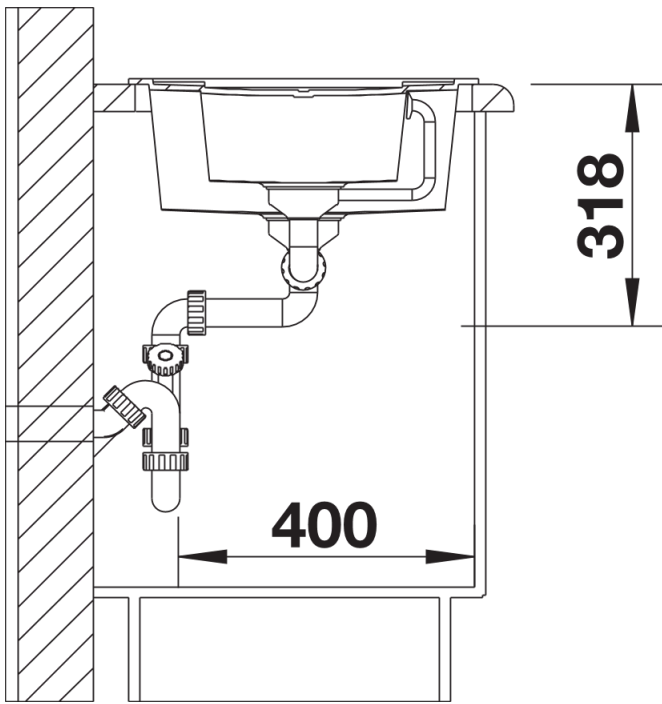

Product information sheet METRA 6 S

Item no. 515045

Benefits

- Young, straight-lined design
- The unsurpassed capacity of the bowl provides even more room to do the washing up
- The additional bowl provides a high degree of comfort
- Spacious draining area provides a high degree of comfort
- Aesthetic low-profile rim design
- Can be installed reversibly and also as under mount sink

Colours

SILGRANIT® PuraDur® coffee

Available colours:

- white
- jasmine
- anthracite
- alu metallic
- coffee
- tartufo
- rock grey
- pearl grey
- black

Planning information

- Cut out size: 980 x 480 x R15
- Universal handing

Scope of supply

- stainless steel colander, Waste fitting with space-saving pipe, two 3 1/2" basket strainers, pop-up waste for main bowl

Details

Top view

Cut-out

Front view

Side view