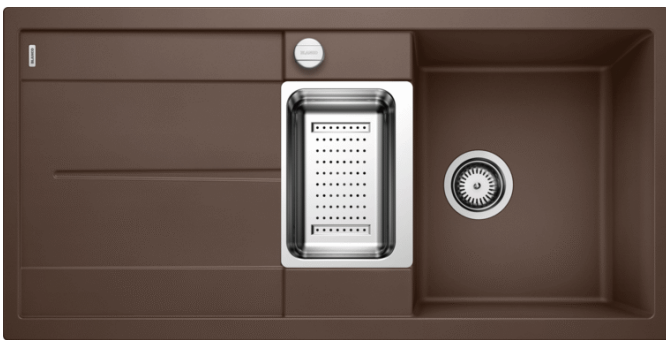

Product information sheet METRA 6 S

Item no. 515045

Benefits

- Young, straight-lined design
- The unsurpassed capacity of the bowl provides even more room to do the washing up
- The additional bowl provides a high degree of comfort
- Spacious draining area provides a high degree of comfort
- Aesthetic low-profile rim design
- Can be installed reversibly and also as under mount sink

Colours

SILGRANIT® PuraDur® coffee

Available colours:

- white
- jasmine
- anthracite
- alu metallic
- coffee
- tartufo
- rock grey
- pearl grey
- black

Planning information

- Cut out size: 980 x 480 x R15
- Universal handing

Scope of supply

- stainless steel colander, Waste fitting with space-saving pipe, two 3 1/2" basket strainers, pop-up waste for main bowl

Details

Top view

Cut-out

Front view

Side view