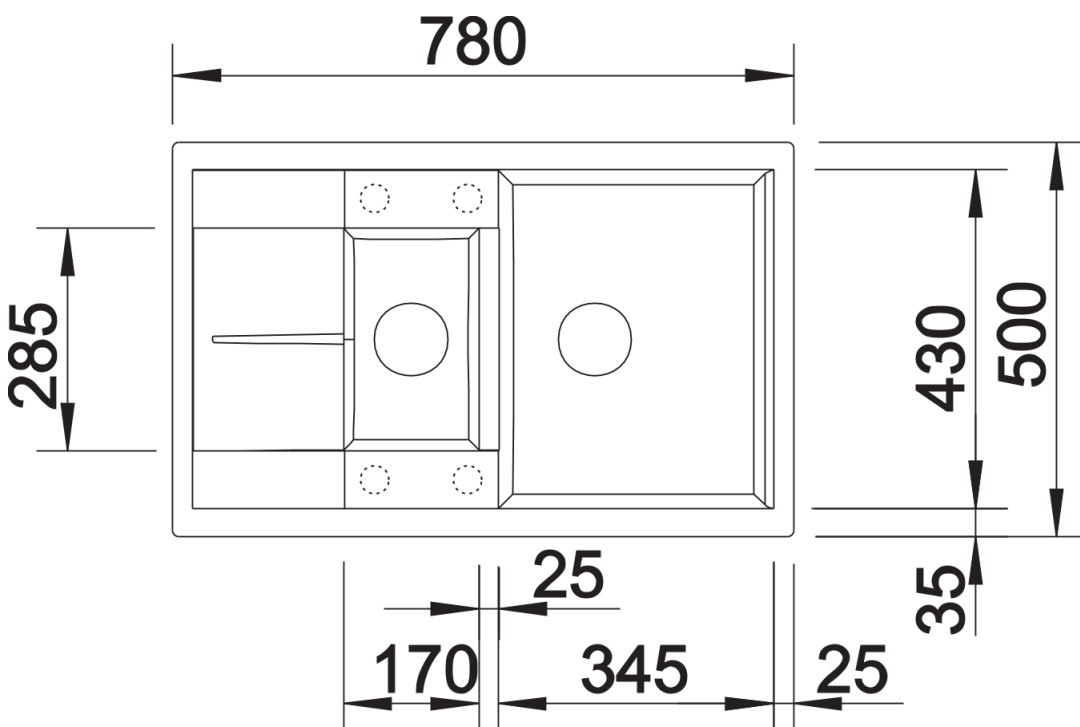

## Planning information

---

- Cut out size: 760 x 480 x R15
- Universal handing

## Scope of supply

---

- Waste fitting with space-saving pipe, two 3 1/2" basket strainers, pop-up waste for main bowl

## Details

---

Top view

Cut-out

Front view

Side view