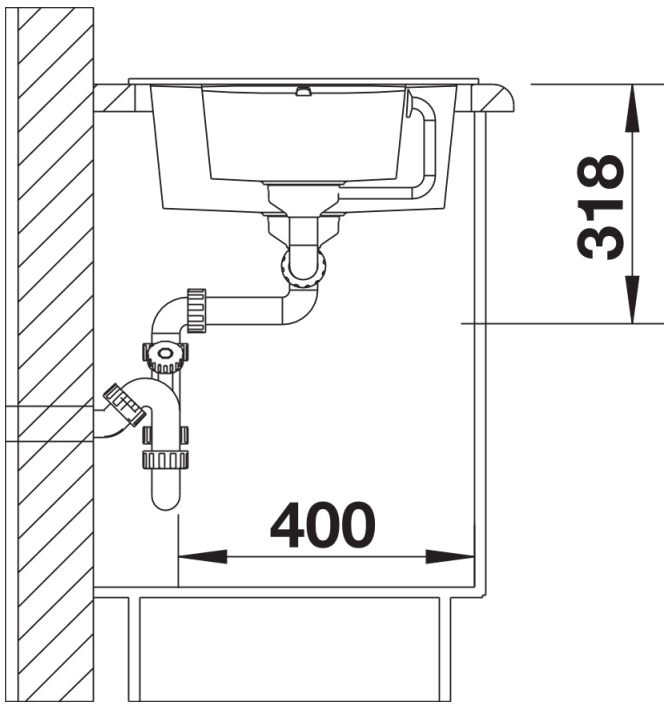

## Planning information

---

- Cut out size: 760 x 480 x R15
- Universal handing

## Scope of supply

---

- Waste fitting with space-saving pipe, two 3 1/2" basket strainers, pop-up waste for main bowl

## Details

---

Top view

Cut-out

Front view

Side view