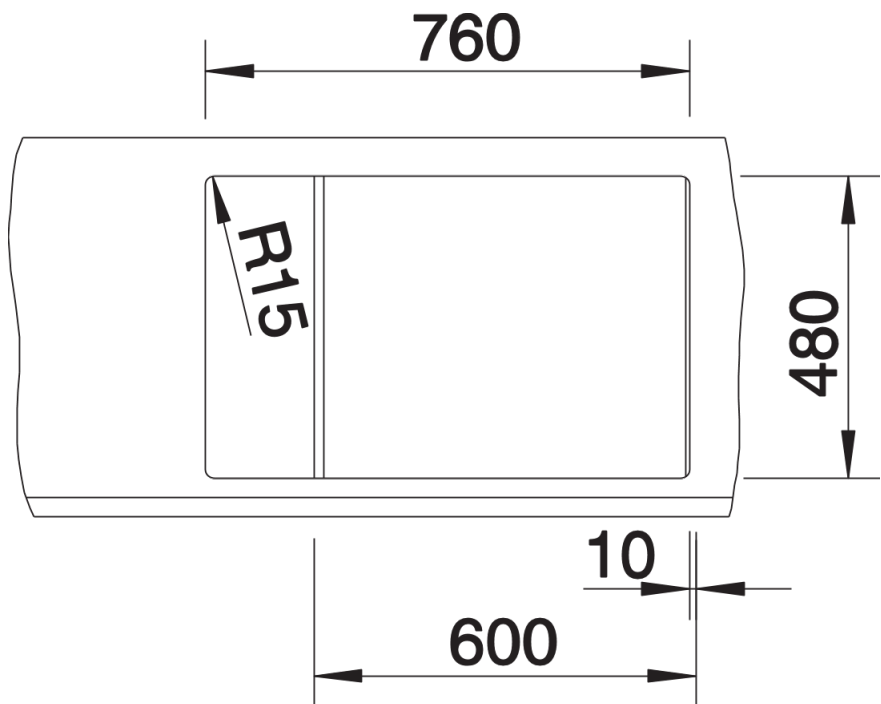

## Planning information

---

- Cut out size: 760 x 480 x R15
- Universal handing

## Scope of supply

---

- Waste fitting with space-saving pipe, two 3 1/2" basket strainers, pop-up waste for main bowl

## Details

---

Top view

Cut-out

Front view

Side view