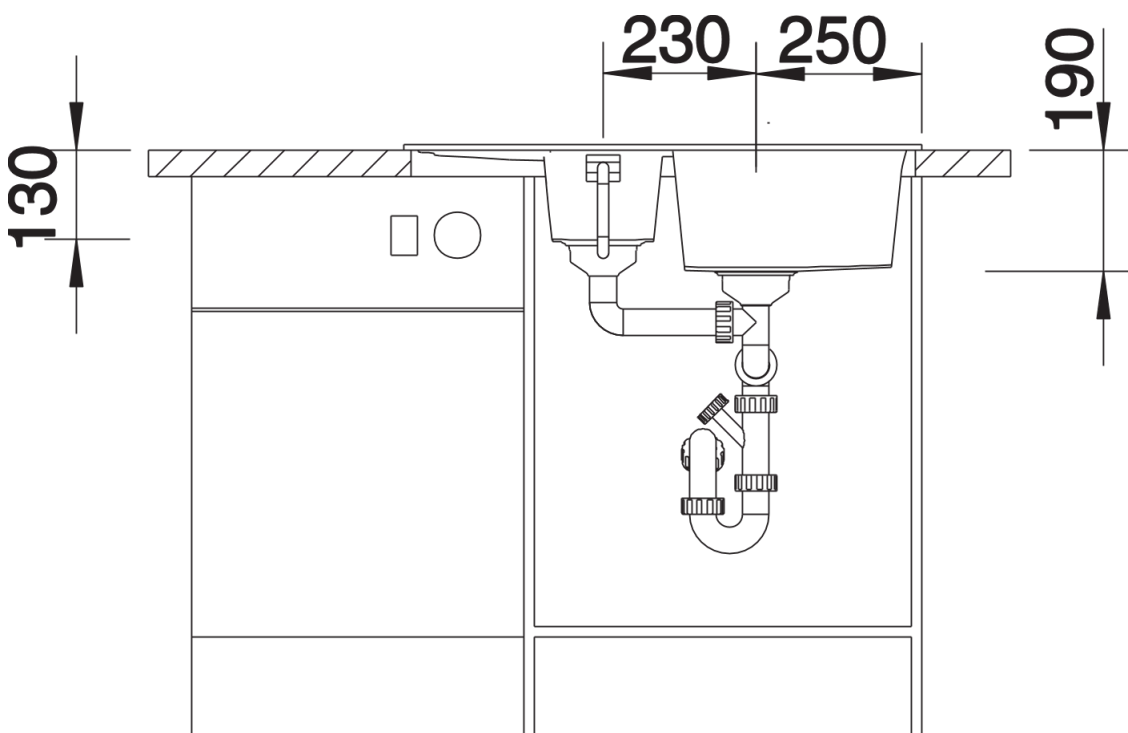

## Planning information

---

- Cut out size: 760 x 480 x R15
- Universal handing

## Scope of supply

---

- Waste fitting with space-saving pipe, two 3 1/2" basket strainers, pop-up waste for main bowl

## Details

---

Top view

Cut-out

Front view

Side view