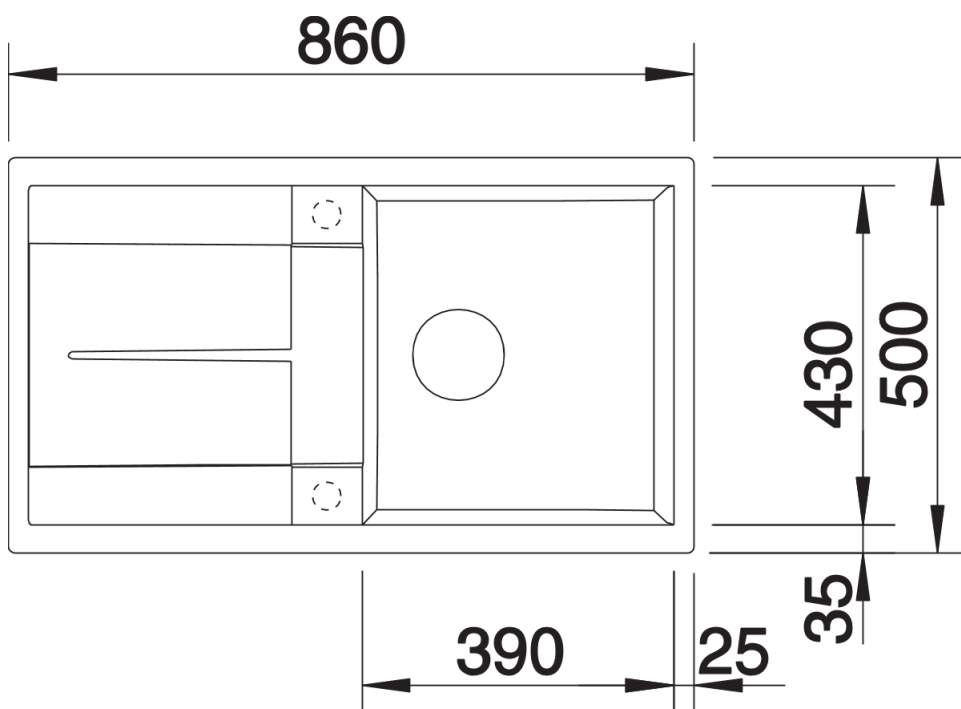

Product information sheet METRA 5 S

Item no. 515041

Benefits

- Young, straight-lined design
- The particularly spacious bowl provides an unsurpassed amount of room
- Spacious draining area provides a high degree of comfort
- Aesthetic low profile rim design

Colours

SILGRANIT® PuraDur® coffee

Available colours:

- alu metallic
- white
- jasmine
- anthracite
- coffee
- tartufo
- rock grey
- pearl grey
- black

Planning information

- Cut out size: 840 x 480 x R15
- Universal handing

Scope of supply

- Waste fitting with space-saving pipe, 3 1/2" pop-up waste

Details

Top view

Cut-out

Front view

Side view