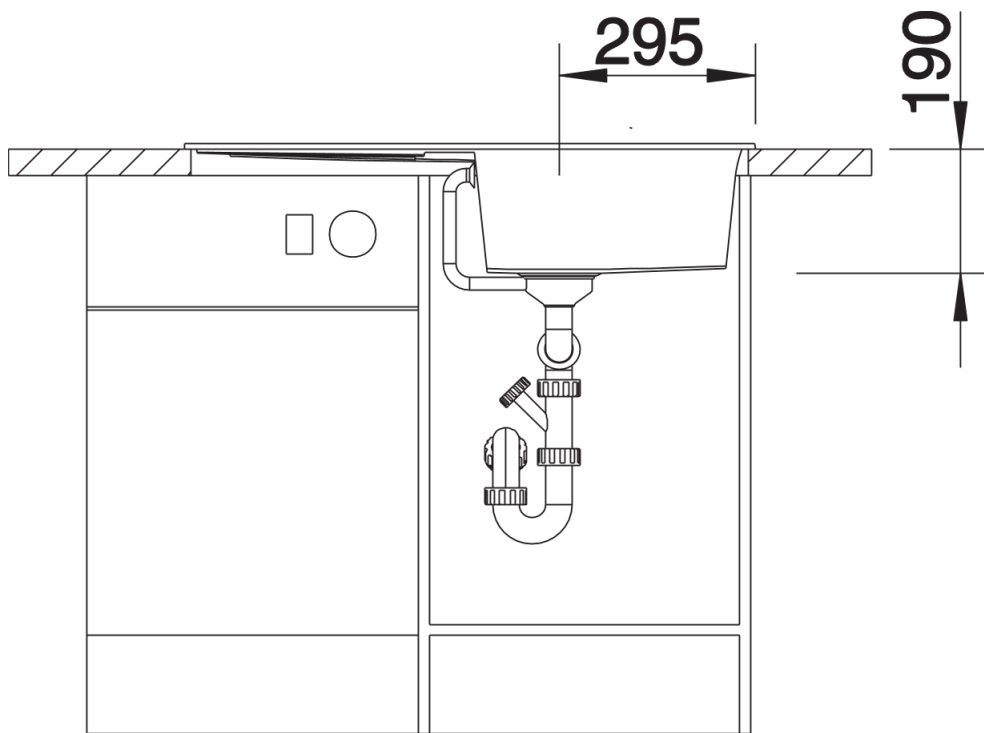

Product information sheet METRA 5 S

Item no. 515041

Benefits

- Young, straight-lined design
- The particularly spacious bowl provides an unsurpassed amount of room
- Spacious draining area provides a high degree of comfort
- Aesthetic low profile rim design

Colours

SILGRANIT® PuraDur® coffee

Available colours:

- alu metallic
- white
- jasmine
- anthracite
- coffee
- tartufo
- rock grey
- pearl grey
- black

Planning information

- Cut out size: 840 x 480 x R15
- Universal handing

Scope of supply

- Waste fitting with space-saving pipe, 3 1/2" pop-up waste

Details

Top view

Cut-out

Front view

Side view