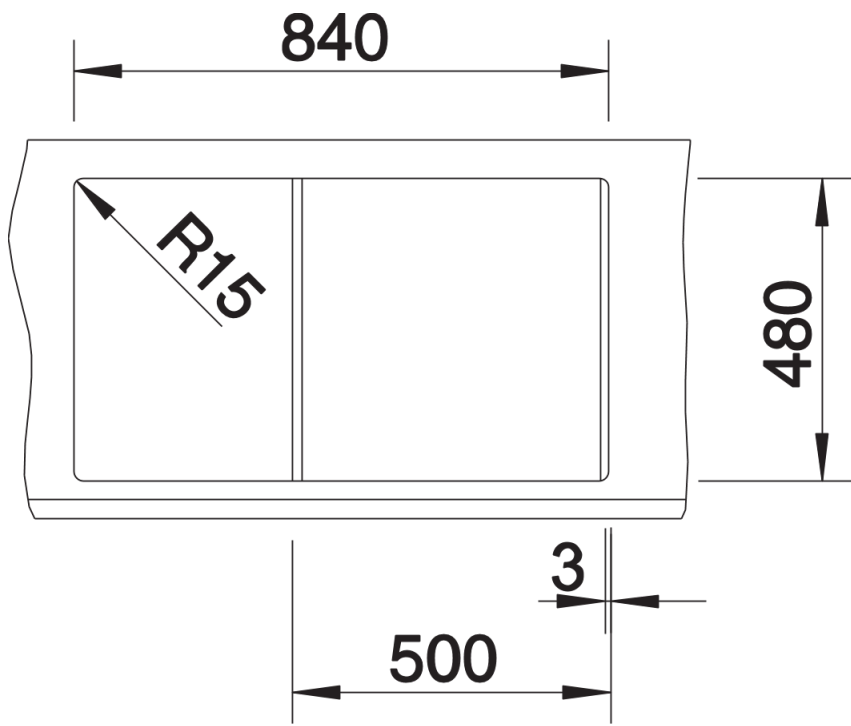

Product information sheet METRA 5 S

Item no. 515041

Benefits

- Young, straight-lined design
- The particularly spacious bowl provides an unsurpassed amount of room
- Spacious draining area provides a high degree of comfort
- Aesthetic low profile rim design

Colours

SILGRANIT® PuraDur® coffee

Available colours:

- alu metallic
- white
- jasmine
- anthracite
- coffee
- tartufo
- rock grey
- pearl grey
- black

Planning information

- Cut out size: 840 x 480 x R15
- Universal handing

Scope of supply

- Waste fitting with space-saving pipe, 3 1/2" pop-up waste

Details

Top view

Cut-out

Front view

Side view