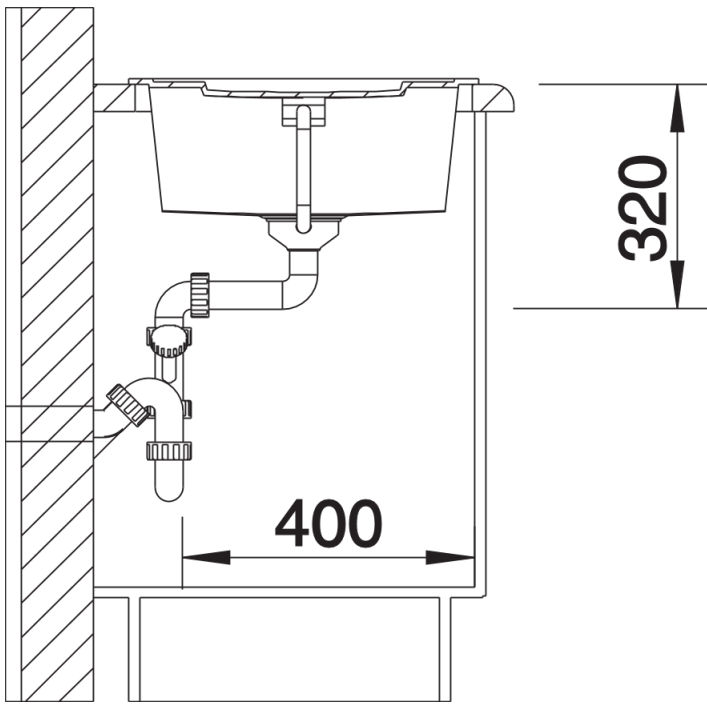

Product information sheet METRA 5 S

Item no. 515041

Benefits

- Young, straight-lined design
- The particularly spacious bowl provides an unsurpassed amount of room
- Spacious draining area provides a high degree of comfort
- Aesthetic low profile rim design

Colours

SILGRANIT® PuraDur® coffee

Available colours:

- alu metallic
- white
- jasmine
- anthracite
- coffee
- tartufo
- rock grey
- pearl grey
- black

Planning information

- Cut out size: 840 x 480 x R15
- Universal handing

Scope of supply

- Waste fitting with space-saving pipe, 3 1/2" pop-up waste

Details

Top view

Cut-out

Front view

Side view