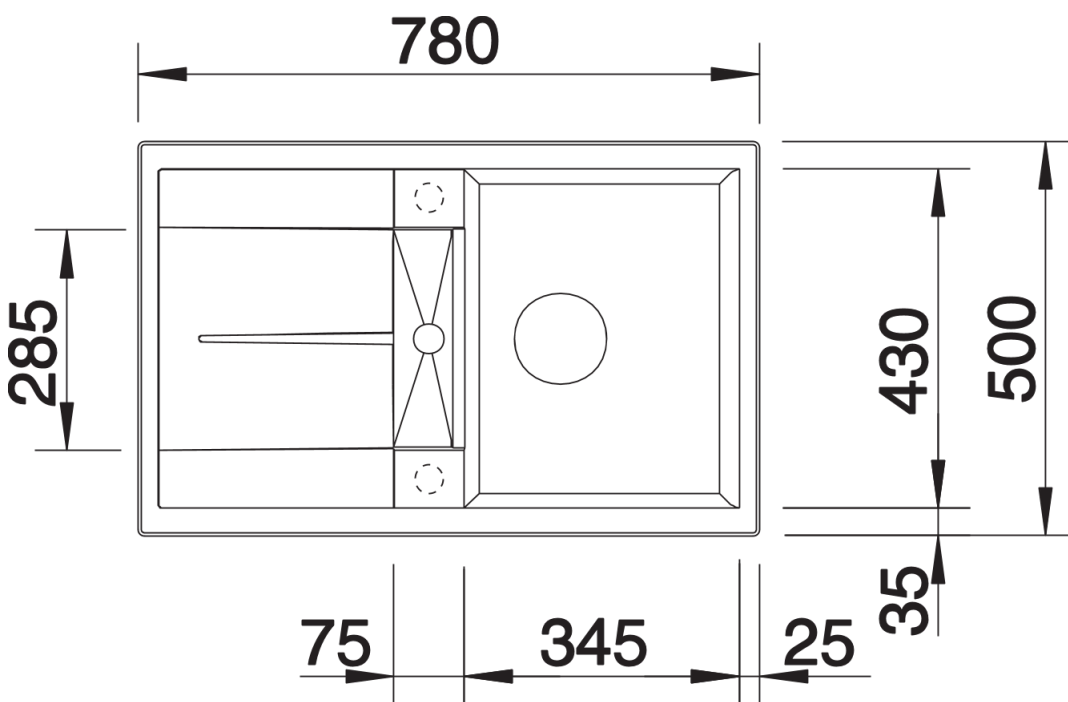

Product information sheet METRA 45 S

Item no. 515038

Benefits

- Modern, straight-lined design
- The spacious bowl provides an excellent amount of room
- Separate drain provides a high degree of convenience
- Aesthetic low-profile rim design
- Can be installed either way round and also as under mount sink

Colours

Available colours:

- alu metallic
- white
- jasmine
- anthracite
- coffee
- tartufo
- rock grey
- pearl grey
- black

SILGRANIT® PuraDur® coffee

Planning information

- Cut out size: 760 x 480 x R15
- Universal handing

Scope of supply

- Waste fitting with space-saving pipe, 3 1/2" pop-up waste

Details

Top view

Cut-out

Front view

Side view