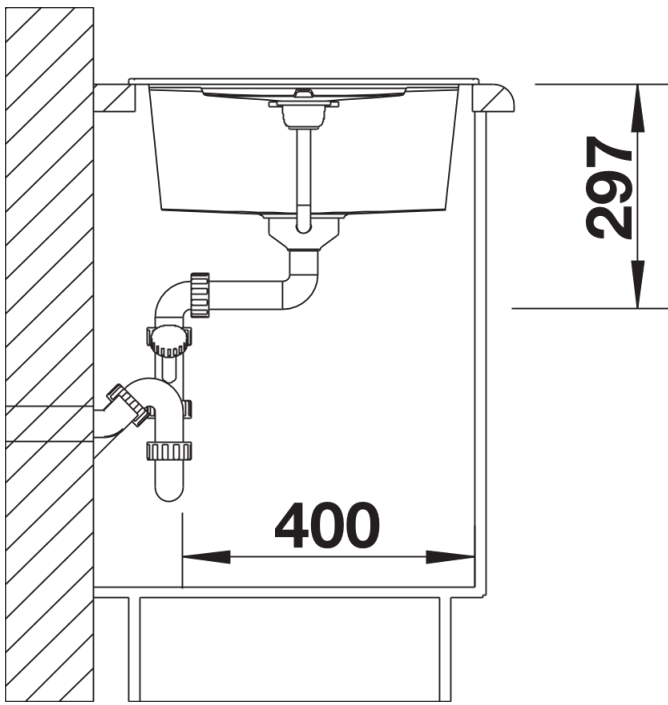

Product information sheet METRA 45 S

Item no. 515038

Benefits

- Modern, straight-lined design
- The spacious bowl provides an excellent amount of room
- Separate drain provides a high degree of convenience
- Aesthetic low-profile rim design
- Can be installed either way round and also as under mount sink

Colours

Available colours:

- alu metallic
- white
- jasmine
- anthracite
- coffee
- tartufo
- rock grey
- pearl grey
- black

SILGRANIT® PuraDur® coffee

Planning information

- Cut out size: 760 x 480 x R15
- Universal handing

Scope of supply

- Waste fitting with space-saving pipe, 3 1/2" pop-up waste

Details

Top view

Cut-out

Front view

Side view