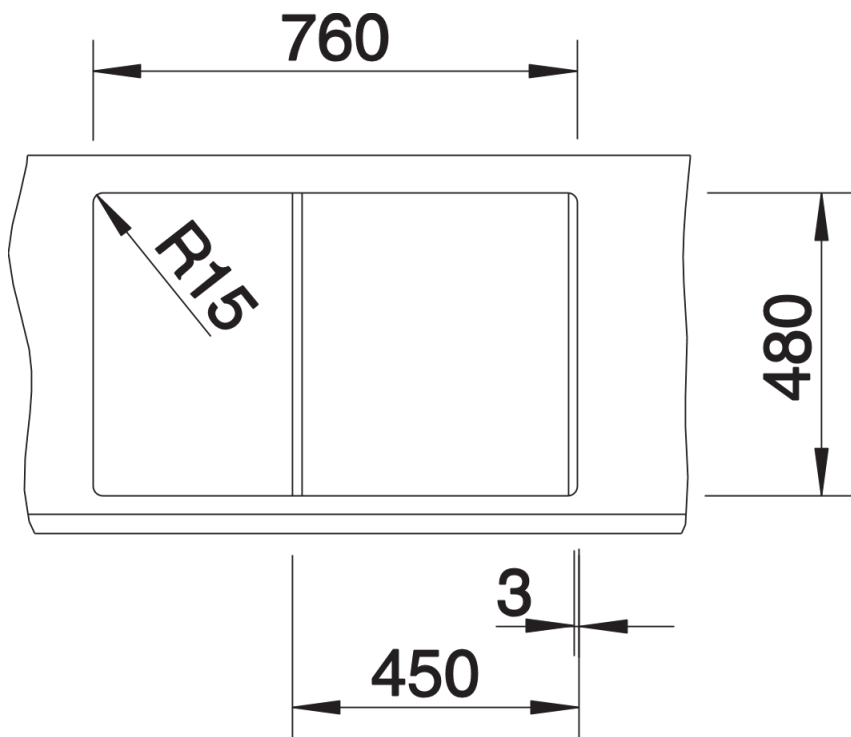

Product information sheet METRA 45 S

Item no. 515038

Benefits

- Modern, straight-lined design
- The spacious bowl provides an excellent amount of room
- Separate drain provides a high degree of convenience
- Aesthetic low-profile rim design
- Can be installed either way round and also as under mount sink

Colours

Available colours:

- alu metallic
- white
- jasmine
- anthracite
- coffee
- tartufo
- rock grey
- pearl grey
- black

SILGRANIT® PuraDur® coffee

Planning information

- Cut out size: 760 x 480 x R15
- Universal handing

Scope of supply

- Waste fitting with space-saving pipe, 3 1/2" pop-up waste

Details

Top view

Cut-out

Front view

Side view