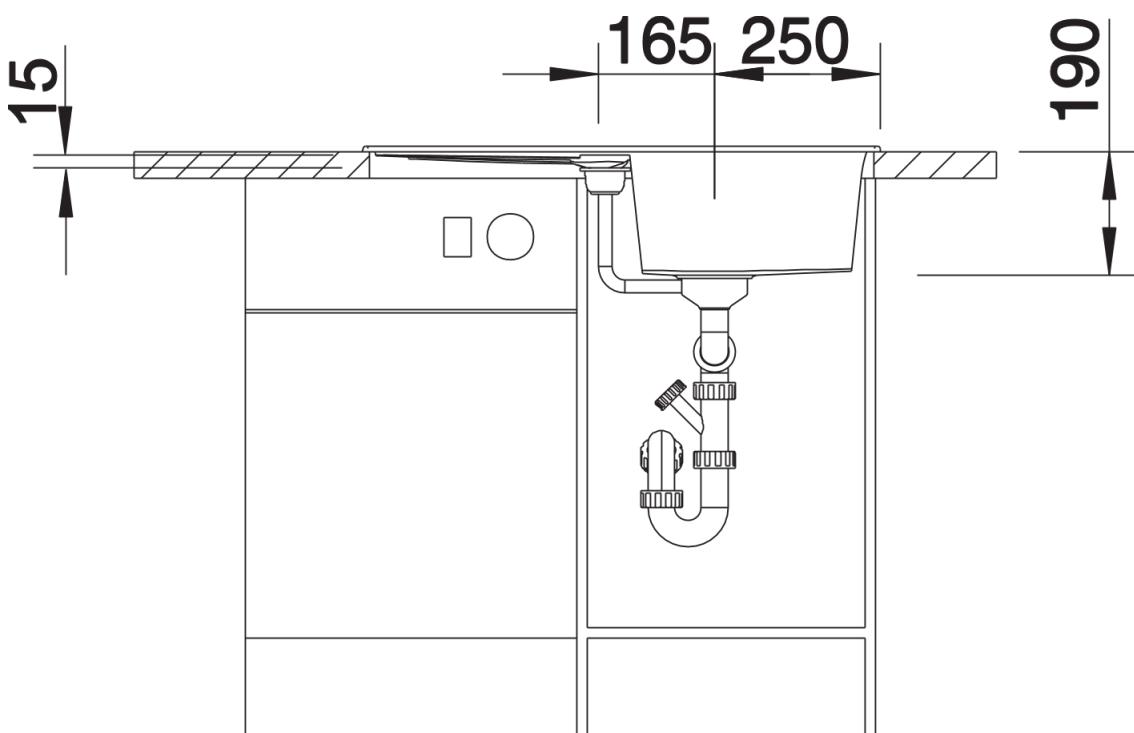

Product information sheet METRA 45 S

Item no. 515038

Benefits

- Modern, straight-lined design
- The spacious bowl provides an excellent amount of room
- Separate drain provides a high degree of convenience
- Aesthetic low-profile rim design
- Can be installed either way round and also as under mount sink

Colours

Available colours:

- alu metallic
- white
- jasmine
- anthracite
- coffee
- tartufo
- rock grey
- pearl grey
- black

SILGRANIT® PuraDur® coffee

Planning information

- Cut out size: 760 x 480 x R15
- Universal handing

Scope of supply

- Waste fitting with space-saving pipe, 3 1/2" pop-up waste

Details

Top view

Cut-out

Front view

Side view