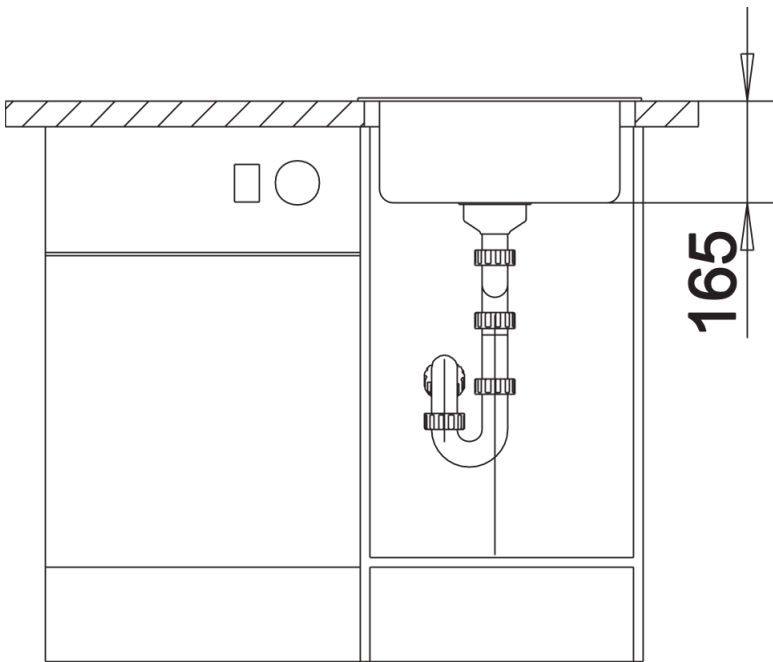

SILGRANIT® PuraDur® coffee

Planning information

- Cut out size: Diameter 430

Scope of supply

- Waste fitting with space-saving pipe, 3 1/2" basket strainer

Details

Top view

Cut-out

Front view

Side view