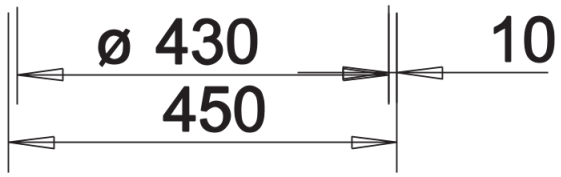

SILGRANIT® PuraDur® coffee

Planning information

- Cut out size: Diameter 430

Scope of supply

- Waste fitting with space-saving pipe, 3 1/2" basket strainer

Details

Top view

Cut-out

Front view

Side view