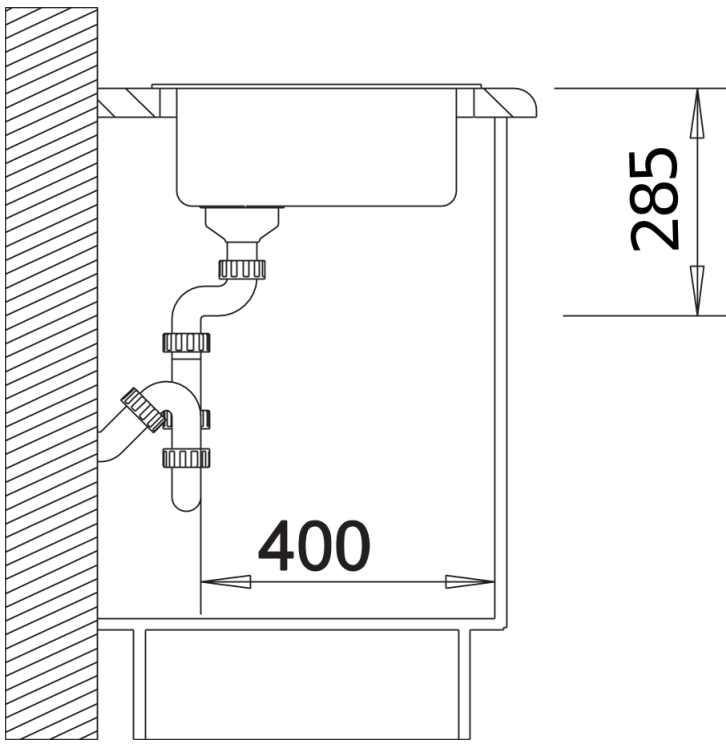

SILGRANIT® PuraDur® coffee

Planning information

- Cut out size: Diameter 430

Scope of supply

- Waste fitting with space-saving pipe, 3 1/2" basket strainer

Details

Top view

Cut-out

Front view

Side view