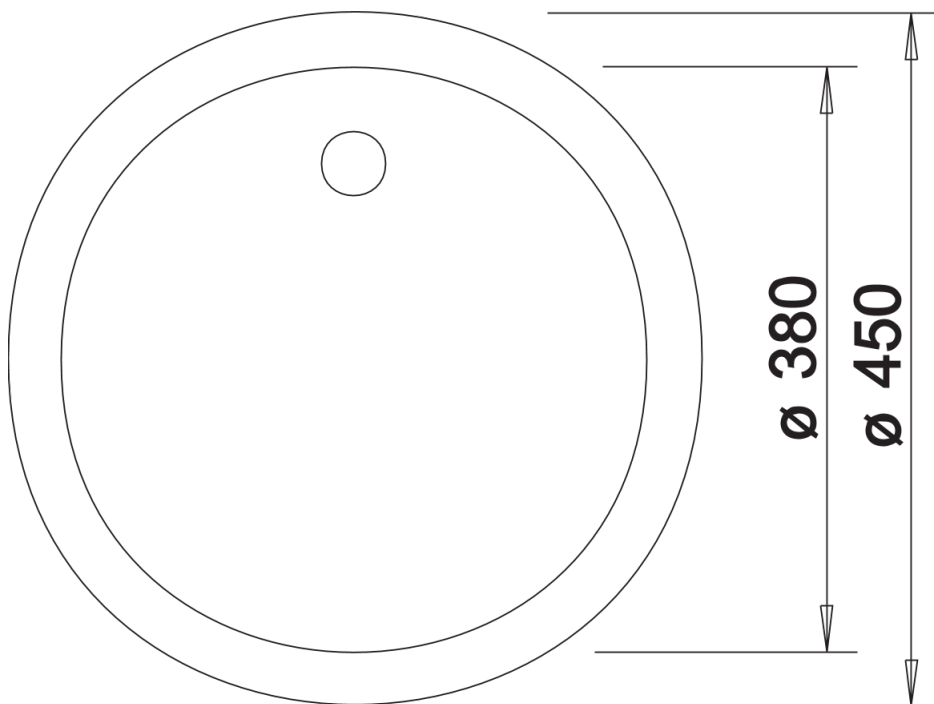

Product information sheet BLANCORONDO

Item no. 515028

Benefits

- Ideal solution for small kitchens
- Large bowl
- Optional accessory: crockery basket

Colours

Available colours:

- anthracite
- white
- jasmine
- alu metallic
- coffee
- tartufo
- rock grey
- pearl grey
- black

SILGRANIT® PuraDur® coffee

Planning information

- Cut out size: Diameter 430

Scope of supply

- Waste fitting with space-saving pipe, 3 1/2" basket strainer

Details

Top view

Cut-out

Front view

Side view